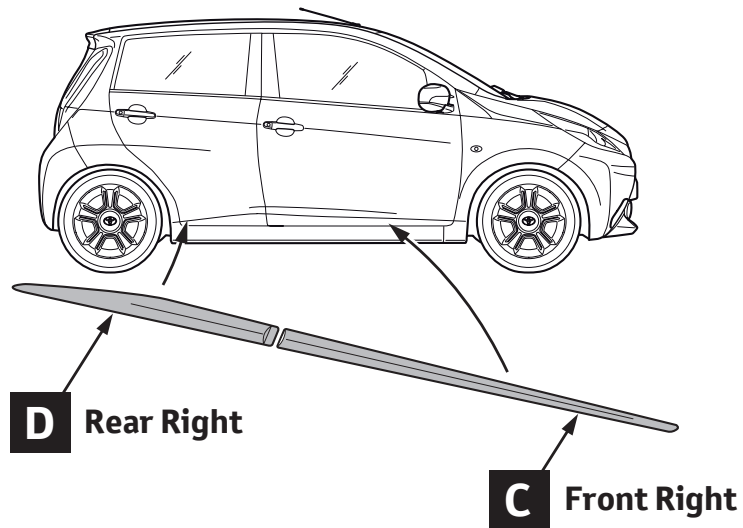

Revision record

Rev. No.	Date	Page	Picture	Update	New	Deleted steps
1	12-05-14	3/6/8	Tools/8	X		
	12-05-14	6	7			7
2	08-01-18	All	All		Temperature checks	
3	19-12-18	1, 2		Vehicle code	Part No.	
Rev. No.	Date	Page	Steps	Remarks		
△₄	15/01/2019	2		Adhesion Promoter Qty 4 to 2		

PZ415-90492-00, PZ415-90492-BA, PZ415-90492-DF, PZ415-90492-HU, PZ415-90492-MG, PW156-0H000-EG

		3M			
		adhesion promoter PZ415-00000-00 △₄ 2x	+ °C	? °C	DEGREASER CLEANER AIM 003-516-*