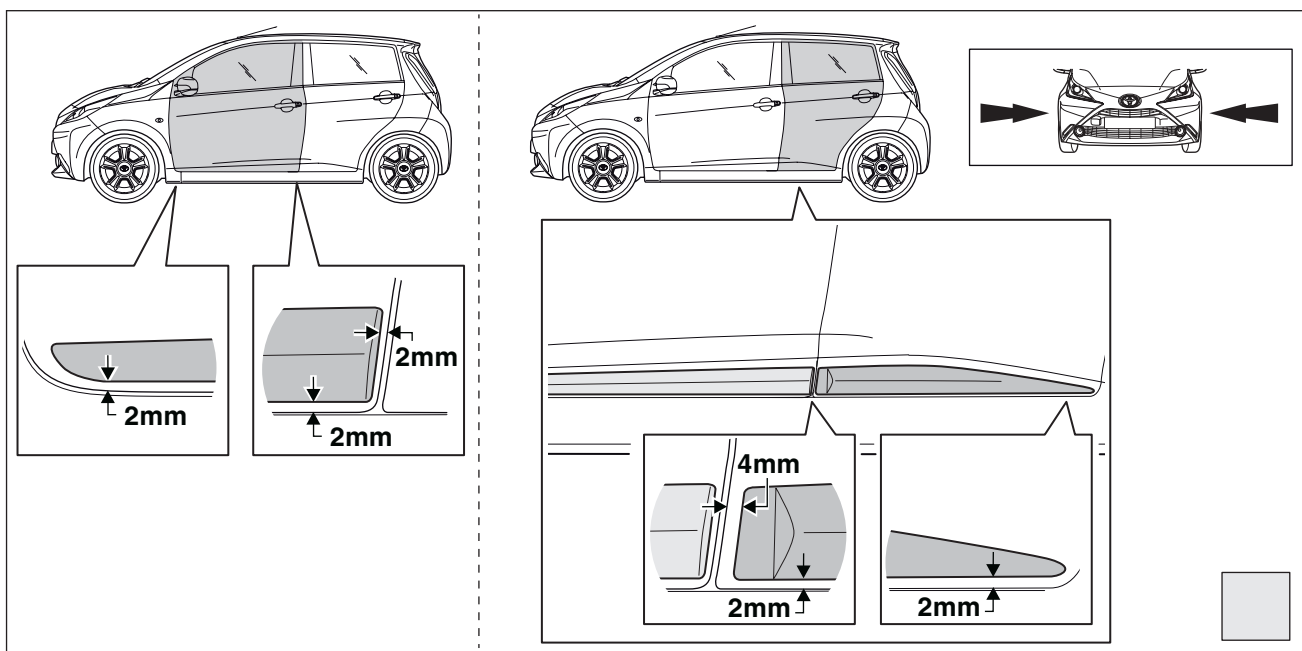

TOYOTA

Model / Year

**Aygo - 5 Door
2014/05, 2018/05**

Side sills

VIN n°

ALWAYS A
BETTER WAY

Installation Date:

.. / .. / ..