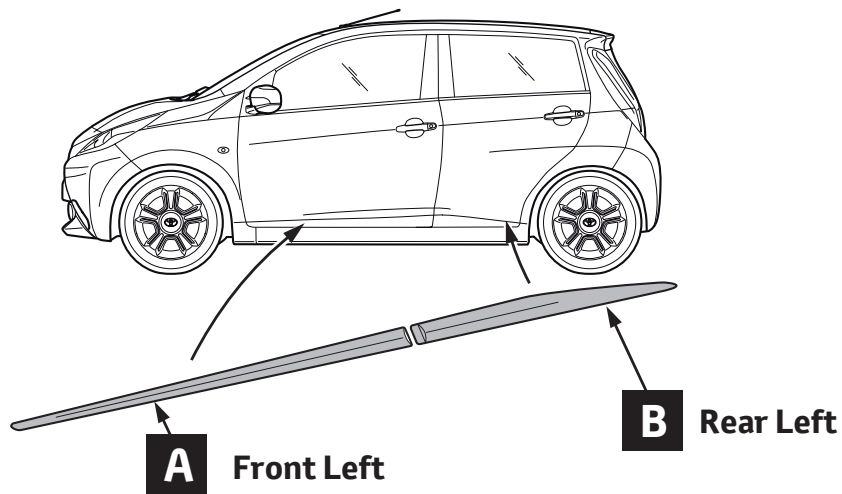

Revision record

Rev. No.	Date	Page	Picture	Update	New	Deleted steps
1	12-05-14	3/6/8	Tools/8	X		
	12-05-14	6	7			7
2	08-01-18	All	All		Temperature checks	
3	19-12-18	1, 2		Vehicle code	Part No.	
Rev. No.	Date	Page	Steps	Remarks		
△₄	15/01/2019	2		Adhesion Promoter Qty 4 to 2		

PZ415-90492-00, PZ415-90492-BA, PZ415-90492-DF, PZ415-90492-HU, PZ415-90492-MG, PW156-0H000-EG

		3M			
		adhesion promoter PZ415-00000-00 △₄ 2x	+ °C	? °C	DEGREASER CLEANER AIM 003-516-*