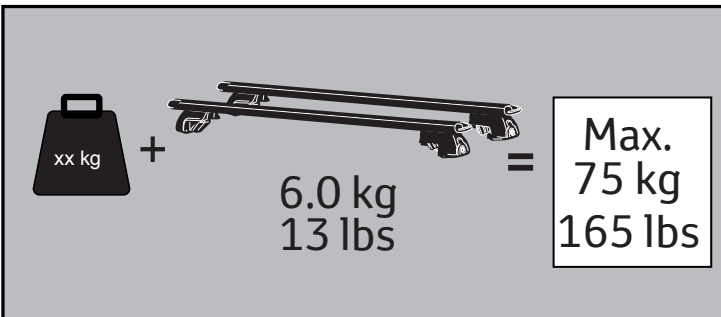

# Revision record

Rev. No.	Date	Page	Picture	Update	New	Deleted steps
1	18-12-15	2, 4, 6, 7	A, 2, 6, 8	X		
2	08-01-16	7	8	X		
3	10-02-16	1			Plug-in	

**CITY CRASH**

Complies with ISO norm

ISO 11154-E

4x

4

5