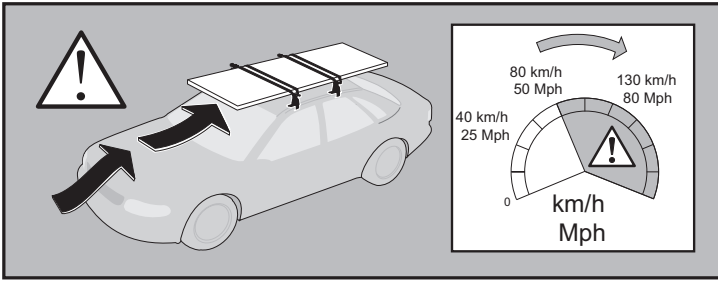

# Revision record

Rev. No.	Date	Page	Picture	Update	New	Deleted steps
1	18-12-15	2, 4, 6, 7	A, 2, 6, 8	X		
2	08-01-16	7	8	X		
3	10-02-16	1			Plug-in	

**CITY CRASH**

Complies with ISO norm

ISO 11154-E

4x

4

5