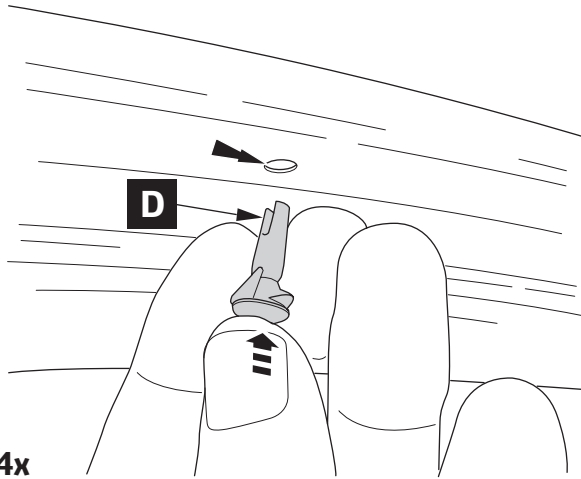

# Revision record

Rev. No.	Date	Page	Picture	Update	New	Deleted steps
1	18-12-15	2, 4, 6, 7	A, 2, 6, 8	X		
2	08-01-16	7	8	X		
3	10-02-16	1			Plug-in	

**CITY CRASH**

Complies with ISO norm

ISO 11154-E

4x

4

5