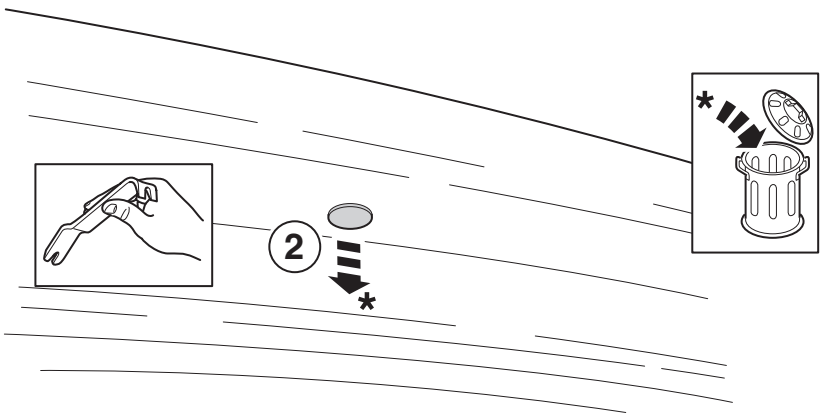

# Revision record

Rev. No.	Date	Page	Picture	Update	New	Deleted steps
1	18-12-15	2, 4, 6, 7	A, 2, 6, 8	X		
2	08-01-16	7	8	X		
3	10-02-16	1			Plug-in	

**CITY CRASH**

Complies with ISO norm

ISO 11154-E

4x

4

5