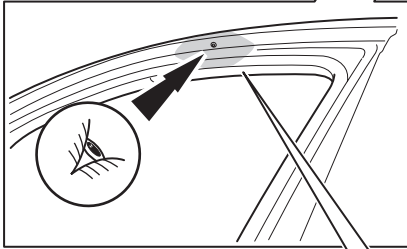

# Revision record

Rev. No.	Date	Page	Picture	Update	New	Deleted steps
1	18-12-15	2, 4, 6, 7	A, 2, 6, 8	X		
2	08-01-16	7	8	X		
3	10-02-16	1			Plug-in	

**CITY CRASH**

Complies with ISO norm

ISO 11154-E

4x

4

5