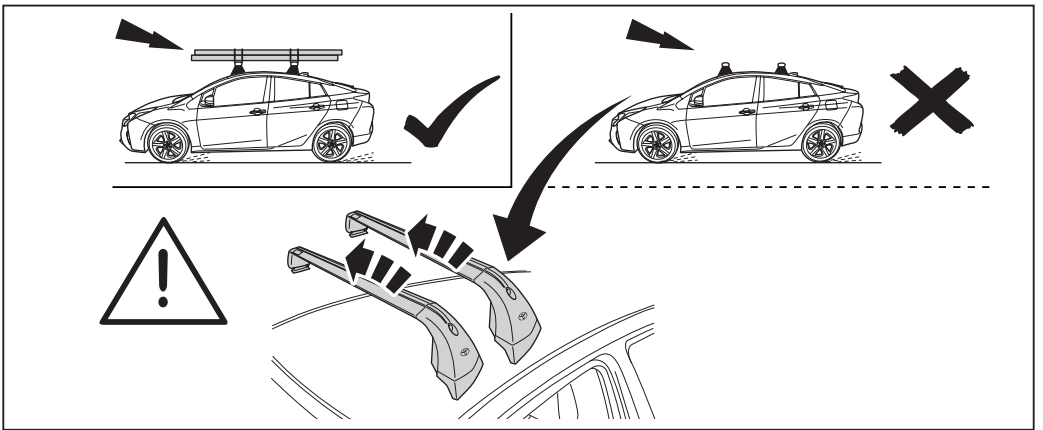

# Revision record

Rev. No.	Date	Page	Picture	Update	New	Deleted steps
1	18-12-15	2, 4, 6, 7	A, 2, 6, 8	X		
2	08-01-16	7	8	X		
3	10-02-16	1			Plug-in	

**CITY CRASH**

Complies with ISO norm

ISO 11154-E

4x

4

5