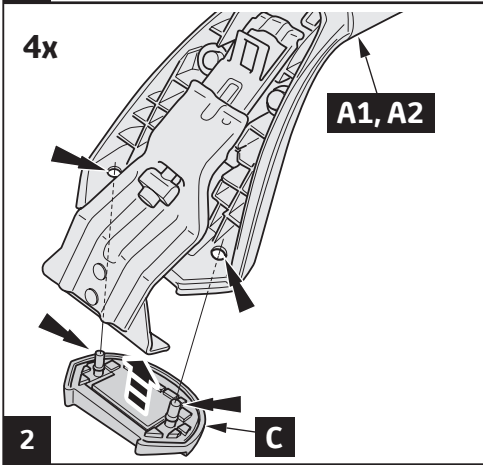

# Revision record

Rev. No.	Date	Page	Picture	Update	New	Deleted steps
1	18-12-15	2, 4, 6, 7	A, 2, 6, 8	X		
2	08-01-16	7	8	X		
3	10-02-16	1			Plug-in	

**CITY CRASH**

Complies with ISO norm

ISO 11154-E

4x

4

5