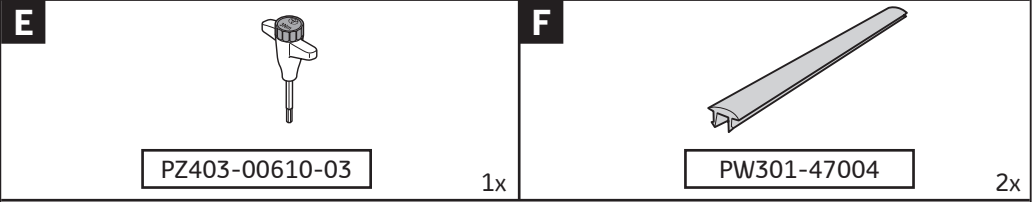

# Revision record

Rev. No.	Date	Page	Picture	Update	New	Deleted steps
1	18-12-15	2, 4, 6, 7	A, 2, 6, 8	X		
2	08-01-16	7	8	X		
3	10-02-16	1			Plug-in	

**CITY CRASH**

Complies with ISO norm

ISO 11154-E

4x

4

5