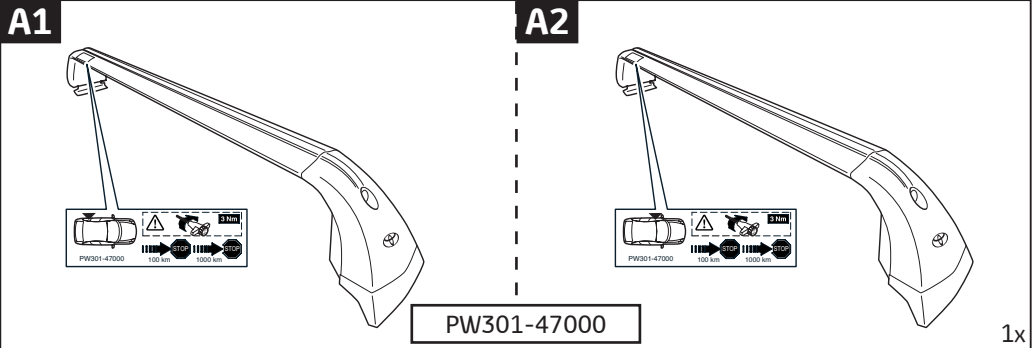

# Revision record

Rev. No.	Date	Page	Picture	Update	New	Deleted steps
1	18-12-15	2, 4, 6, 7	A, 2, 6, 8	X		
2	08-01-16	7	8	X		
3	10-02-16	1			Plug-in	

**CITY CRASH**

Complies with ISO norm

ISO 11154-E

4x

4

5