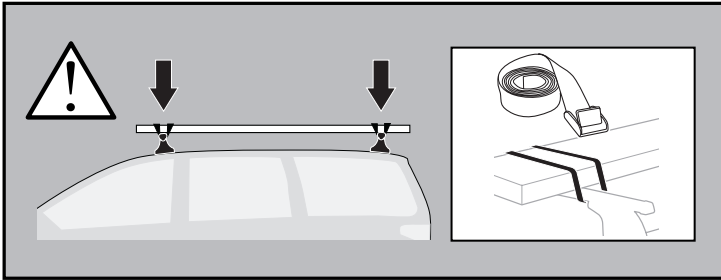

# Revision record

Rev. No.	Date	Page	Picture	Update	New	Deleted steps
1	18-12-15	2, 4, 6, 7	A, 2, 6, 8	X		
2	08-01-16	7	8	X		
3	10-02-16	1			Plug-in	

**CITY CRASH**

Complies with ISO norm

ISO 11154-E

4x

4

5