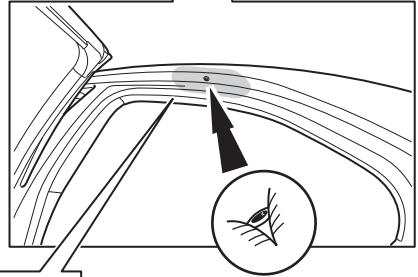

# Revision record

Rev. No.	Date	Page	Picture	Update	New	Deleted steps
1	18-12-15	2, 4, 6, 7	A, 2, 6, 8	X		
2	08-01-16	7	8	X		
3	10-02-16	1			Plug-in	

**CITY CRASH**

Complies with ISO norm

ISO 11154-E

4x

4

5