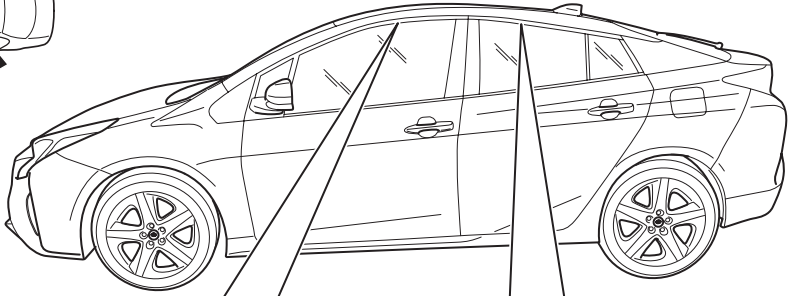

# Revision record

Rev. No.	Date	Page	Picture	Update	New	Deleted steps
1	18-12-15	2, 4, 6, 7	A, 2, 6, 8	X		
2	08-01-16	7	8	X		
3	10-02-16	1			Plug-in	

**CITY CRASH**

Complies with ISO norm

ISO 11154-E

4x

4

5