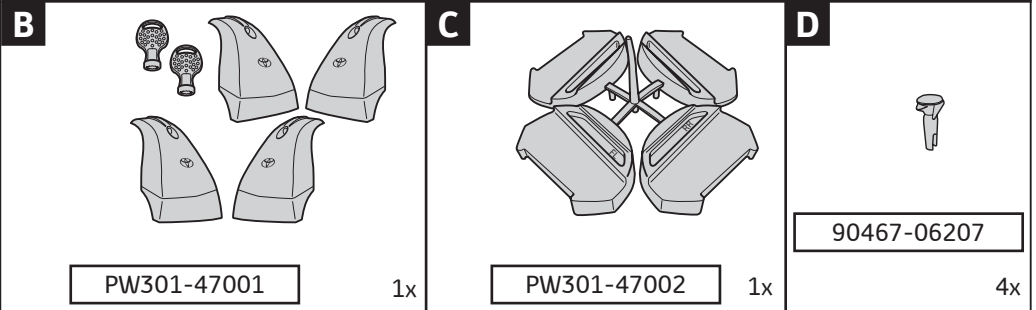

Revision record

Rev. No.	Date	Page	Picture	Update	New	Deleted steps
1	18-12-15	2, 4, 6, 7	A, 2, 6, 8	X		
2	08-01-16	7	8	X		
3	10-02-16	1			Plug-in