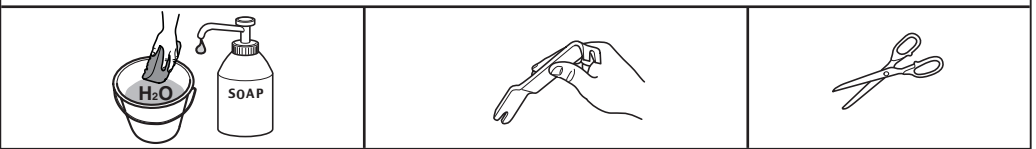

# Revision record

Rev. No.	Date	Page	Picture	Update	New	Deleted steps
1	18-12-15	2, 4, 6, 7	A, 2, 6, 8	X		
2	08-01-16	7	8	X		
3	10-02-16	1			Plug-in	

**CITY CRASH**

Complies with ISO norm

ISO 11154-E

4x

4

5