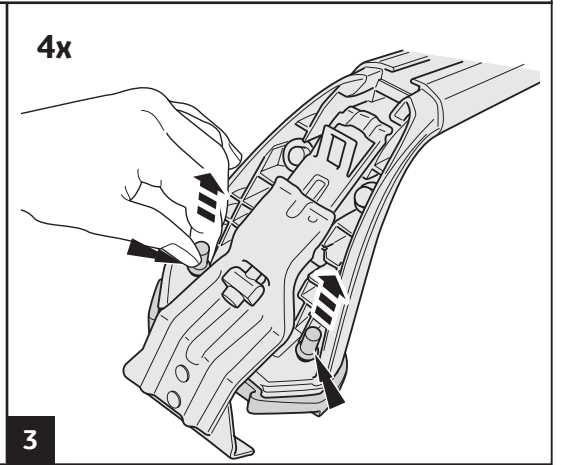

# Revision record

Rev. No.	Date	Page	Picture	Update	New	Deleted steps
1	18-12-15	2, 4, 6, 7	A, 2, 6, 8	X		
2	08-01-16	7	8	X		
3	10-02-16	1			Plug-in	

**CITY CRASH**

Complies with ISO norm

ISO 11154-E

4x

4

5