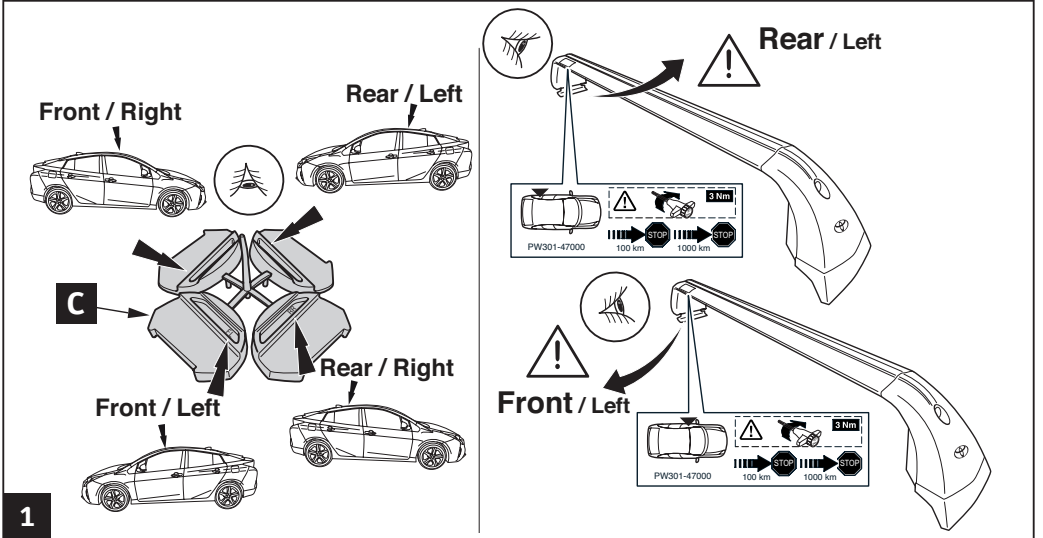

# Revision record

Rev. No.	Date	Page	Picture	Update	New	Deleted steps
1	18-12-15	2, 4, 6, 7	A, 2, 6, 8	X		
2	08-01-16	7	8	X		
3	10-02-16	1			Plug-in	

**CITY CRASH**

Complies with ISO norm

ISO 11154-E

4x

4

5