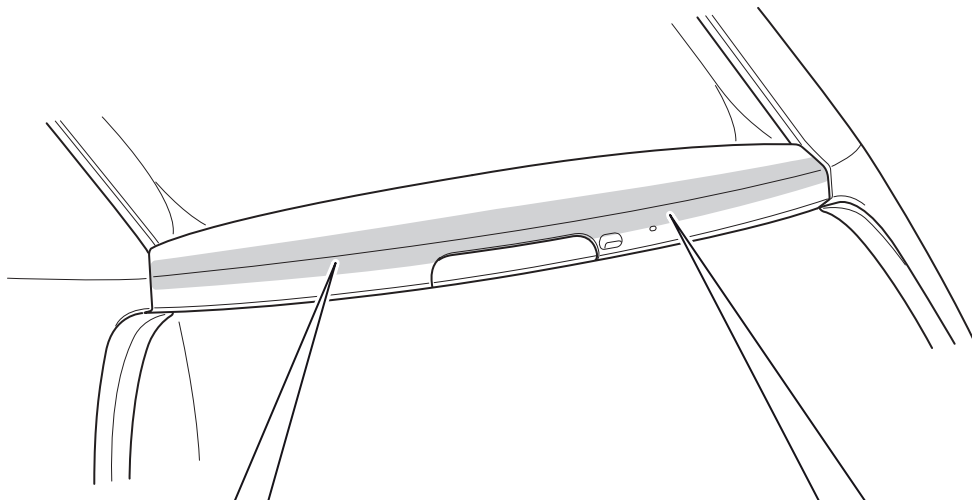

TOYOTA

ALWAYS A
BETTER WAY

Yaris

Roof spoiler (Carbon look)

Installation Instructions

Model year: 2017/03
Vehicle code: **P13**-C****W
Part number: PW156-0D003

Manual reference number: AIM 003 940-1

Revision record

Rev. No.	Date	Page	Picture	Update	New	Deleted steps
1	28.02.2017	2-13	2,4,5,10,12,CS	X	Tools	
			6,7		X	

PW156-0D003

A

1x

B

2x

1

6