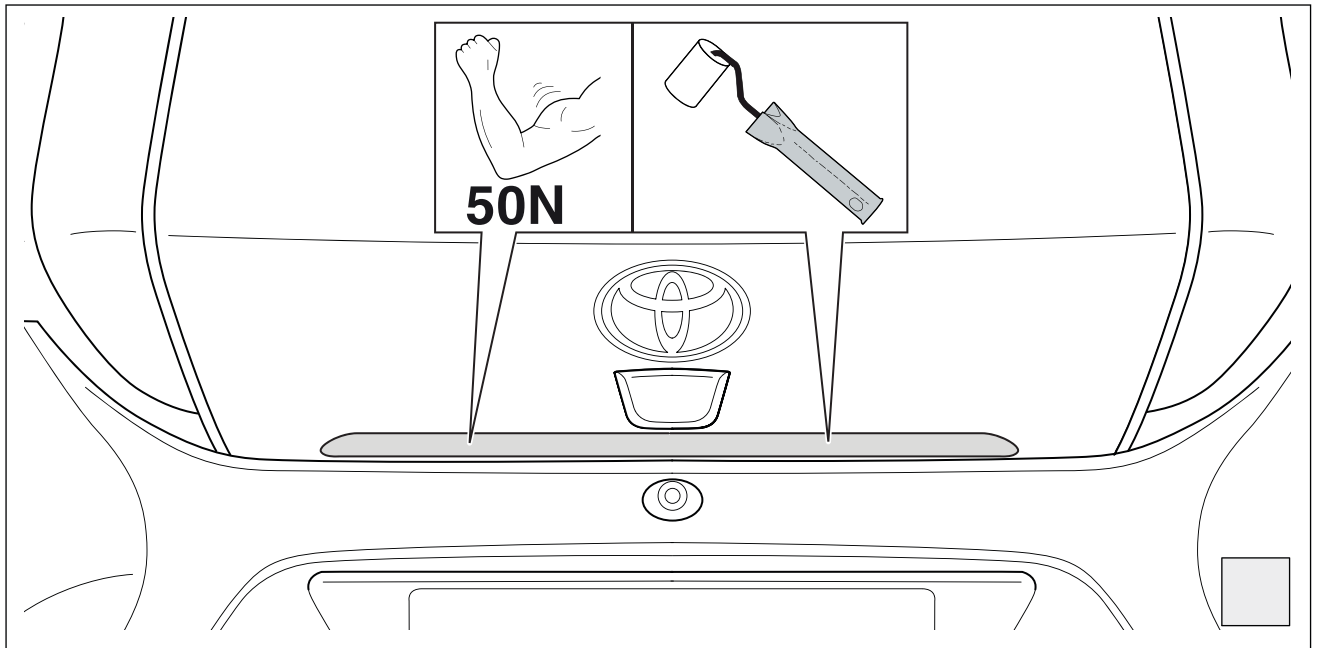

Model / Year

AYGO

Rear chrome garnish

2014/05, 2018/05

VIN n°

ALWAYS A
BETTER WAY

Installation Date:

.. / .. / .. .