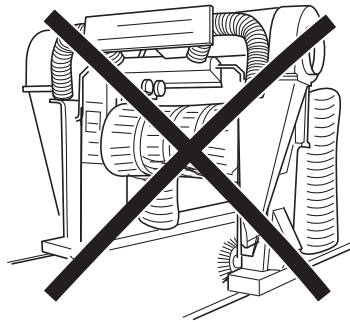

INFO

**Minimum
50cm.**