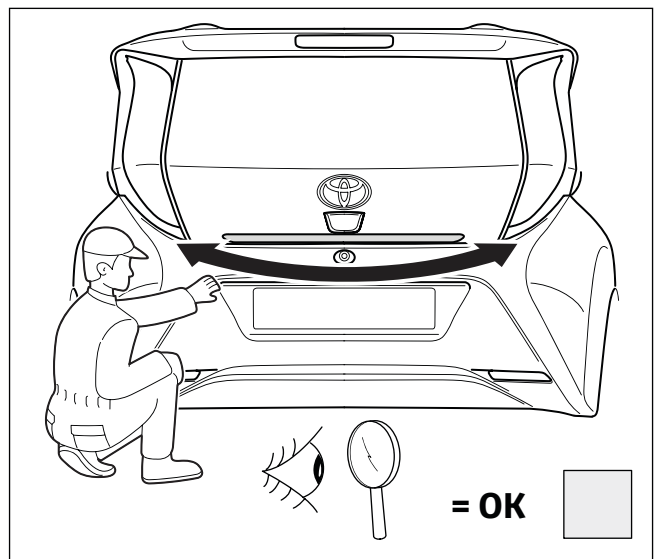

Model / Year

AYGO

Rear chrome garnish

2014/05, 2018/05

VIN n°

ALWAYS A
BETTER WAY

Installation Date:

.. / .. / .. .