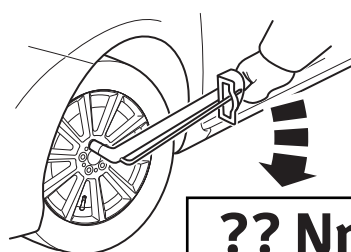

Torque values for alloy wheels / steel wheels / wheel lock

Installation instructions

TOYOTA	Generation	Wheel Nut	TPMS/ TWMS
		Torque [N·m]	Torque [N·m]
Auris	Nov '11 - Dec '18	103	4
Avensis	Feb '14 - Dec '18	103	4
Aygo	May '14 -	103	NA
Camry 	Sep '18 -	103	4
C-HR	Oct '16	103	4
Corolla Sedan	Jun '13 - Dec '18	103	4
Corolla HB + TS + Sedan	Jan '19 -	103	4
Fortuner	Aug '17-	105	4
GT 86	Mar '12 -	120	4
Hilux 4x2	Apr '15-	121 Alloy wheels	4
	Apr '15-	152 Steel wheels	4
Hilux 4x4	Apr '15-	105	4
LC 150	Jun '15-	103 Alloy wheels	4
	Jun '15-	112 Steel wheels	4
LC 200	Aug '15-	131 Alloy wheels	4
	Aug '15-	209 Steel wheels	4
Mirai	Jun '15-	103 Alloy wheels	4
Prius	Dec '15 -	103	4
Prius+	Mar '12 -	103	4
Prius PHV	Sept '16	103	4
PROACE	Feb '16-	125	NA
RAV4	Dec '12 - Oct '18	103	4
RAV4	Nov '18 -	103	4
Toyota GR Supra 	Mar '19 -	140	8 
Verso	Feb '09 - Oct '17	103	4
Yaris	Jun '11 -	103	4

 Owner/Repair Manual

If not available

Revision Record

Rev. No.	Date	Page	Picture	Update	New	Deleted steps
1	25.02.19	1		X		
2		1		X		
3		1		X		
Rev. No.	Date	Page	Step	Remarks		
④	03.05.19	1		Camry (New)		
④	03.05.19	1		Toyota GR Supra (Torque Value Updated)		