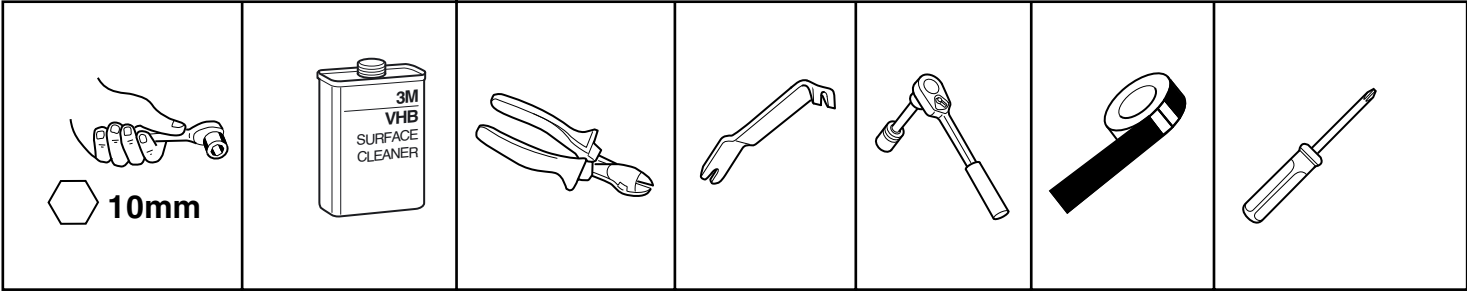

Revision Record

Rev. No.	Date	Page	Picture	Update	New	Deleted steps
1	10.06.14	6	8		X	
1	10.06.14	6	9	X		
1	10.06.14	8	12	X		
2	31.07.14	4	1		X	
3	30.09.14	4	1	X		

PZ41C-90330-00