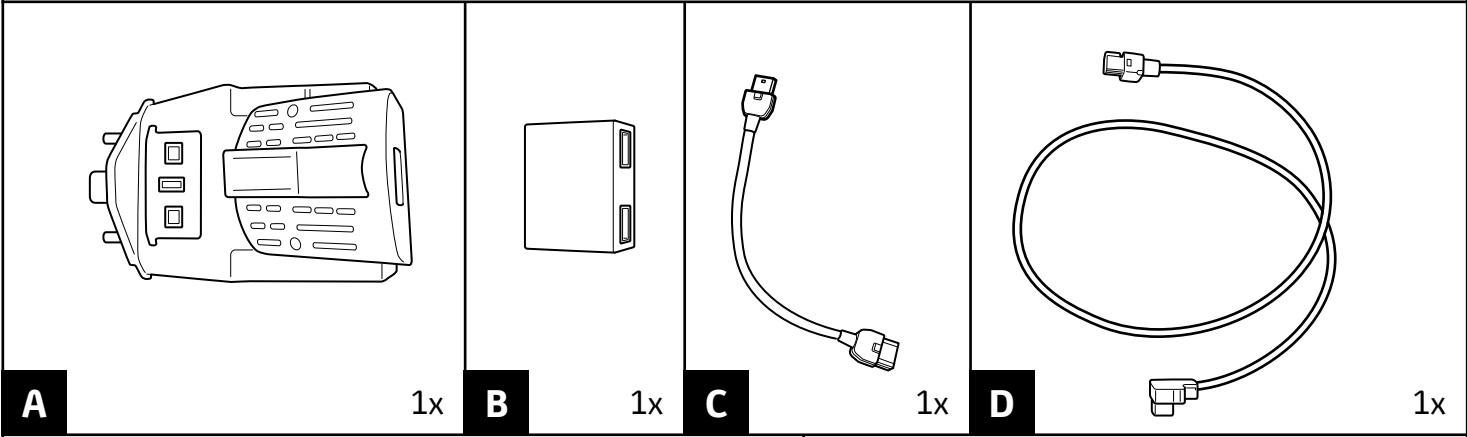

Revision Record

Rev. No.	Date	Page	Picture	Update	New	Deleted steps
1	10.06.14	6	8		X	
1	10.06.14	6	9	X		
1	10.06.14	8	12	X		
2	31.07.14	4	1		X	
3	30.09.14	4	1	X		

PZ41C-90330-00