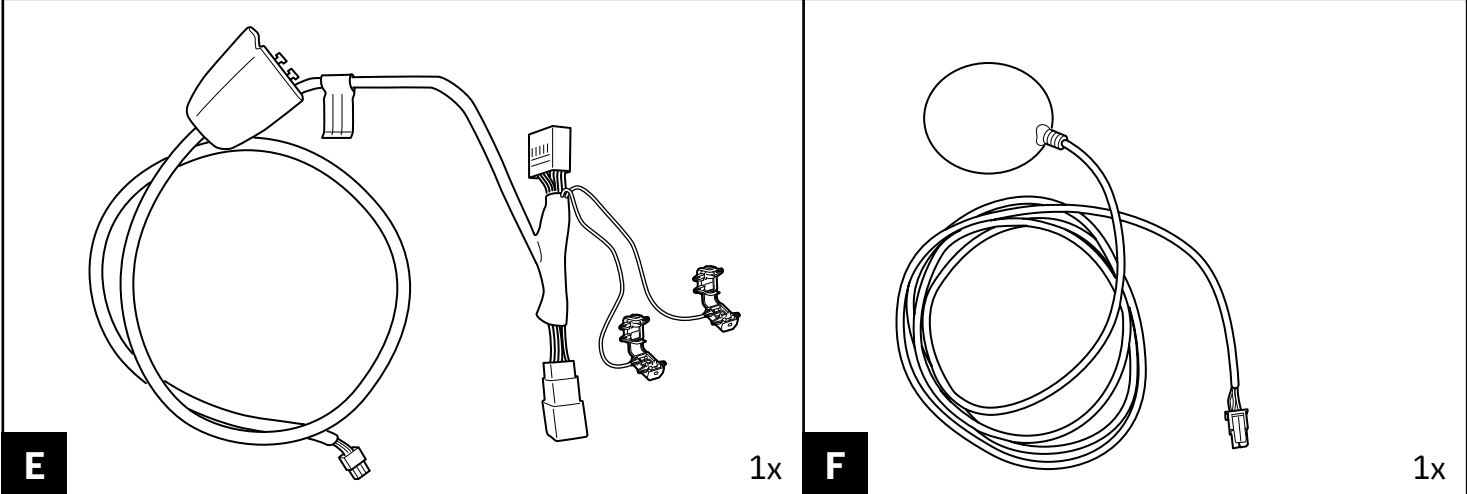

Revision Record

Rev. No.	Date	Page	Picture	Update	New	Deleted steps
1	10.06.14	6	8		X	
1	10.06.14	6	9	X		
1	10.06.14	8	12	X		
2	31.07.14	4	1		X	
3	30.09.14	4	1	X		

PZ41C-90330-00