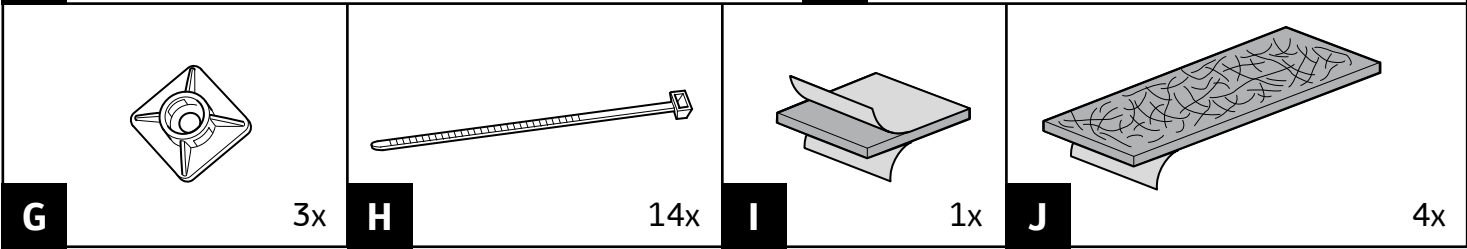

Revision Record

Rev. No.	Date	Page	Picture	Update	New	Deleted steps
1	10.06.14	6	8		X	
1	10.06.14	6	9	X		
1	10.06.14	8	12	X		
2	31.07.14	4	1		X	
3	30.09.14	4	1	X		

PZ41C-90330-00