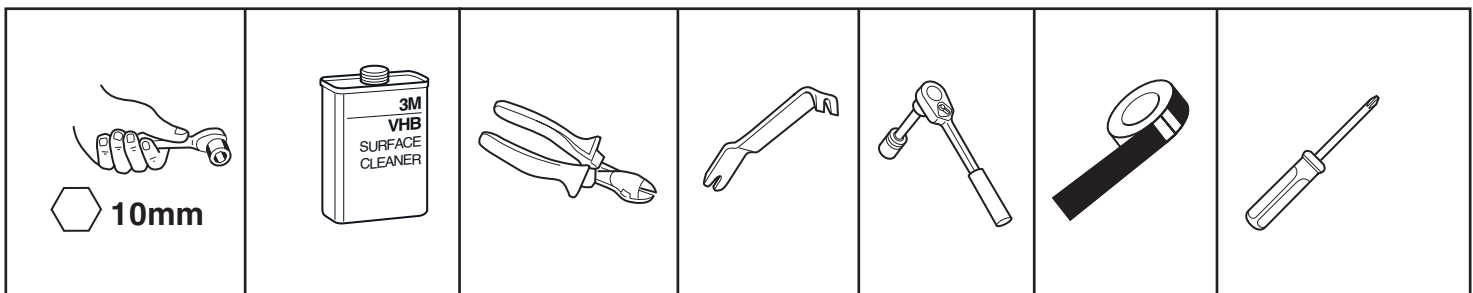

Revision Record

Rev. No.	Date	Page	Picture	Update	New	Deleted steps
1	10.06.14	6	8		X	
1	10.06.14	6	9	X		
1	10.06.14	8	12	X		
2	31.07.14	4	1		X	
3	30.09.14	4	1	X		
4	13.11.14	11	20	X		

PZ41C-90330-00