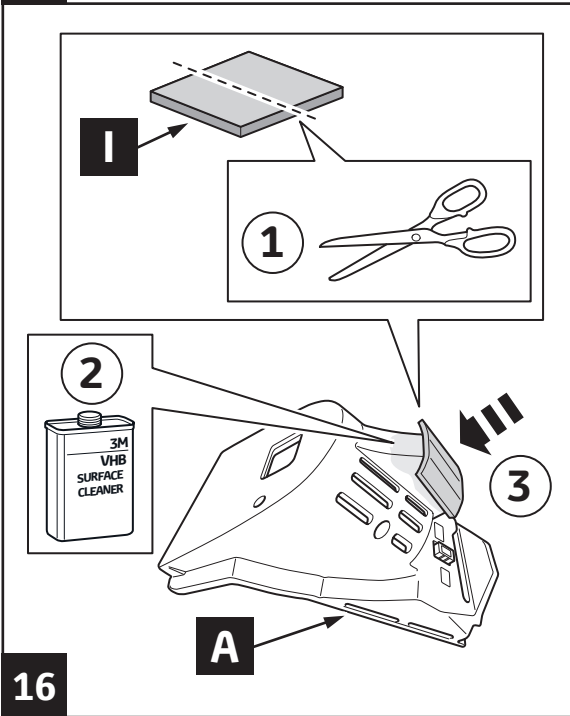

6

7

11

12

13

14

20

21

CHECK SHEET

TOYOTA

Model / Year **Aygo RHD 2014/05**

X NAV

VIN n°

ALWAYS A BETTER WAY

P/N = OK

USB