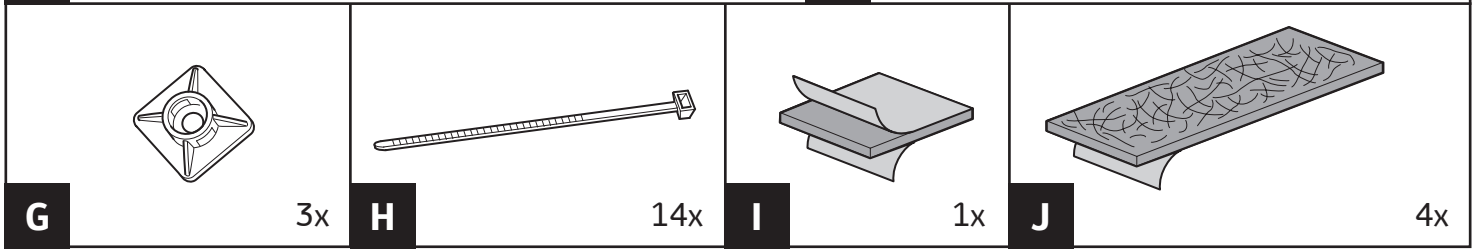

Revision Record

Rev. No.	Date	Page	Picture	Update	New	Deleted steps
1	10.06.14	6	8		X	
1	10.06.14	6	9	X		
1	10.06.14	8	12	X		
2	31.07.14	4	1		X	
3	30.09.14	4	1	X		
4	13.11.14	11	20	X		

PZ41C-90330-00