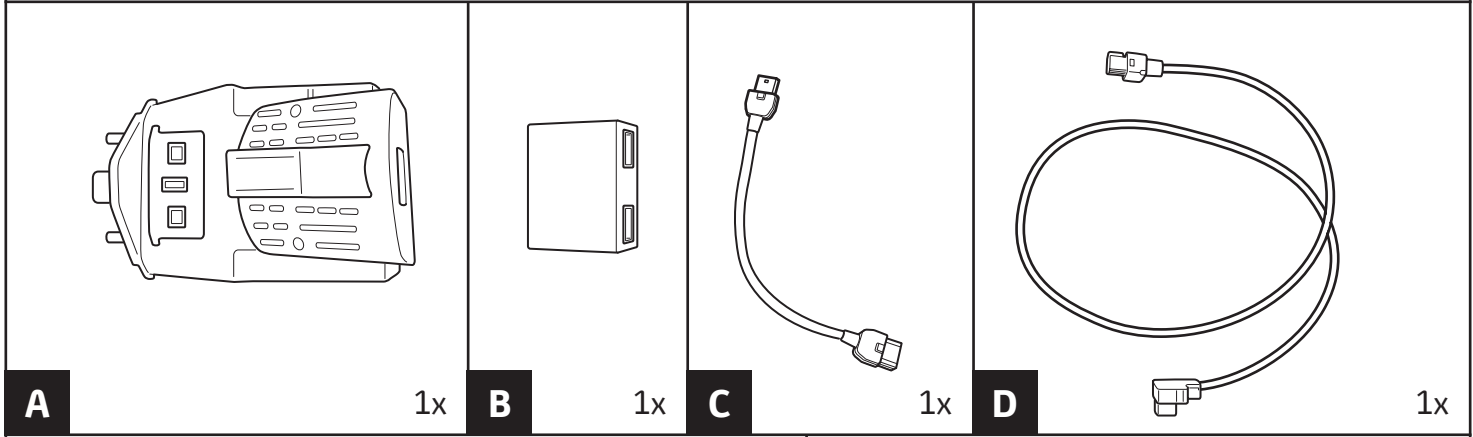

Revision Record

Rev. No.	Date	Page	Picture	Update	New	Deleted steps
1	10.06.14	6	8		X	
1	10.06.14	6	9	X		
1	10.06.14	8	12	X		
2	31.07.14	4	1		X	
3	30.09.14	4	1	X		
4	13.11.14	11	20	X		

PZ41C-90330-00