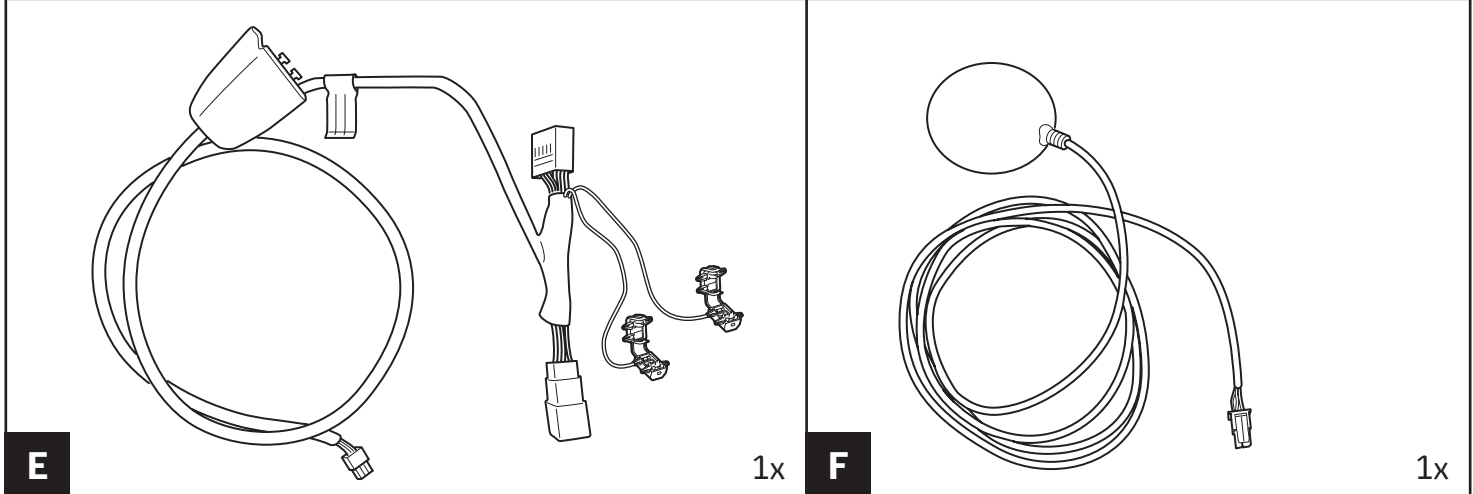

Revision Record

Rev. No.	Date	Page	Picture	Update	New	Deleted steps
1	10.06.14	6	8		X	
1	10.06.14	6	9	X		
1	10.06.14	8	12	X		
2	31.07.14	4	1		X	
3	30.09.14	4	1	X		
4	13.11.14	11	20	X		

PZ41C-90330-00