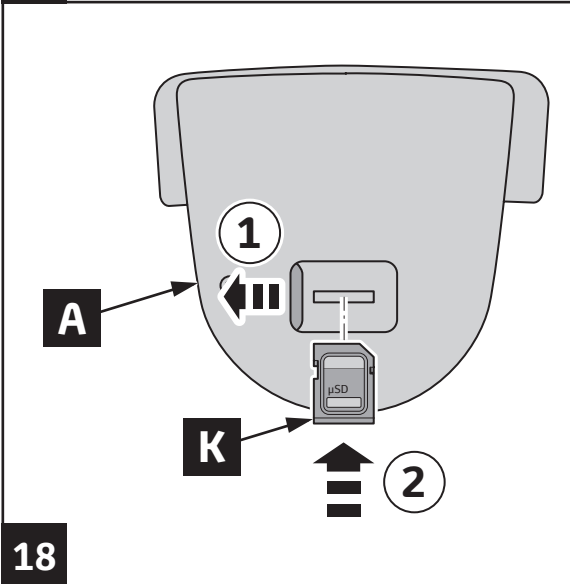

6

7

11

12

13

14

20

21

CHECK SHEET

TOYOTA

Model / Year **Aygo RHD 2014/05**

X NAV

VIN n°

ALWAYS A BETTER WAY

P/N = OK

USB