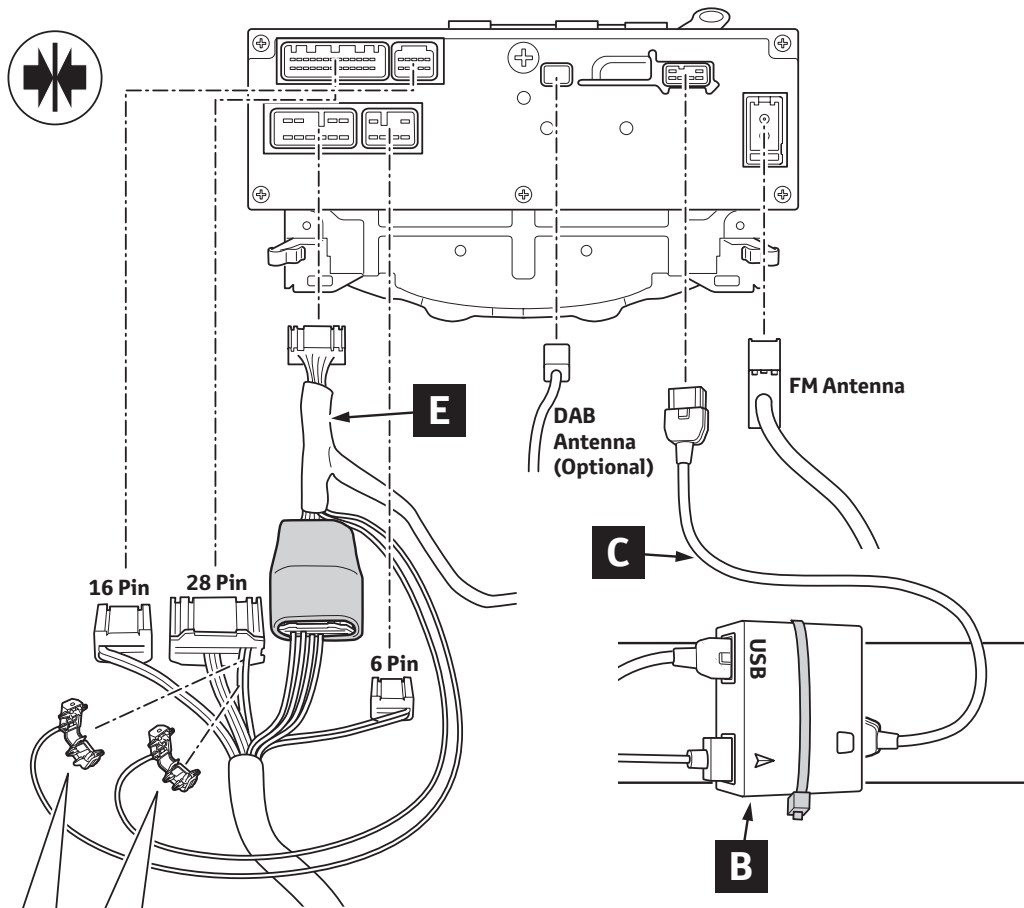

6

7

11

12

13

14

20

21

CHECK SHEET

TOYOTA

Model / Year **Aygo RHD 2014/05**

X NAV

VIN n°

ALWAYS A BETTER WAY

P/N = OK

USB