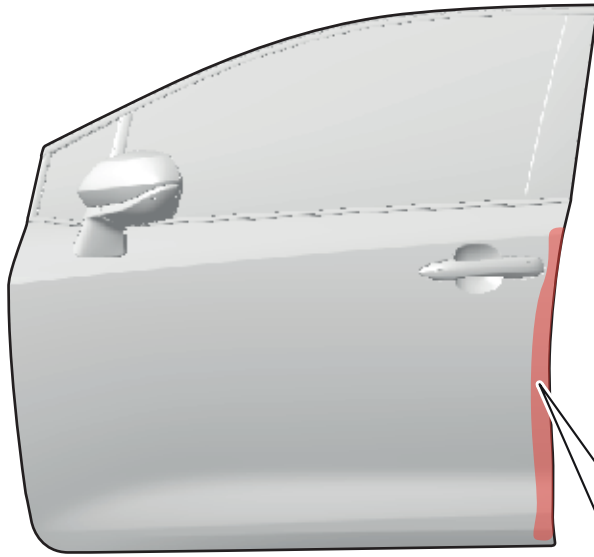

1	< 20°C → 2 20°C - 40°C → 3	2
3	20°C - 40°C → 3	INFO

2

1	< 20°C → 2 20°C - 40°C → 4	2
3	20°C - 40°C → 4	INFO

3