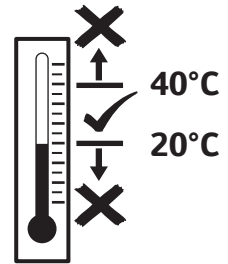

Revision record

Rev. No.	Date	Page	Step	Remarks

PW174-02000

A		1x
B		1x

LHS=RHS

 AIM 003-516-*	 (mm)	 3M Gold squeegee + Low friction sleeve NOT INCLUDED		
	 NEUTRAL SOAP	 Sprayer	 + °C	 ? °C

INFO

Material Safety Data Sheet

Technical Data Sheet

LHS=RHS

1

<p>1</p>	<p>< 20°C → 2</p> <p>20°C - 40°C → 3</p>	<p>2</p>
<p>3</p>	<p>20°C - 40°C → 3</p>	<p>INFO</p>

2

<p>1</p>	<p>< 20°C → 2</p> <p>20°C - 40°C → 4</p>	<p>2</p>
<p>3</p>	<p>20°C - 40°C → 4</p>	<p>INFO</p>