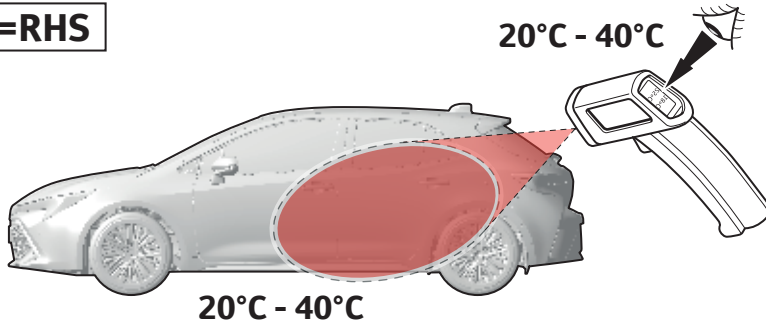

Revision record

Rev. No.	Date	Page	Step	Remarks

PW174-02000

A		1x
B		1x

LHS=RHS

 AIM 003-516-*	 (mm)	 3M Gold squeegee + Low friction sleeve NOT INCLUDED		
	 NEUTRAL SOAP	 Sprayer	 + °C	 ? °C

INFO

Material Safety Data Sheet

Technical Data Sheet

LHS=RHS

1

<p>1</p>	<p>< 20°C → 2</p> <p>20°C - 40°C → 3</p>	<p>2</p>
<p>3</p>	<p>20°C - 40°C → 3</p>	<p>INFO</p>

2

<p>1</p>	<p>< 20°C → 2</p> <p>20°C - 40°C → 4</p>	<p>2</p>
<p>3</p>	<p>20°C - 40°C → 4</p>	<p>INFO</p>