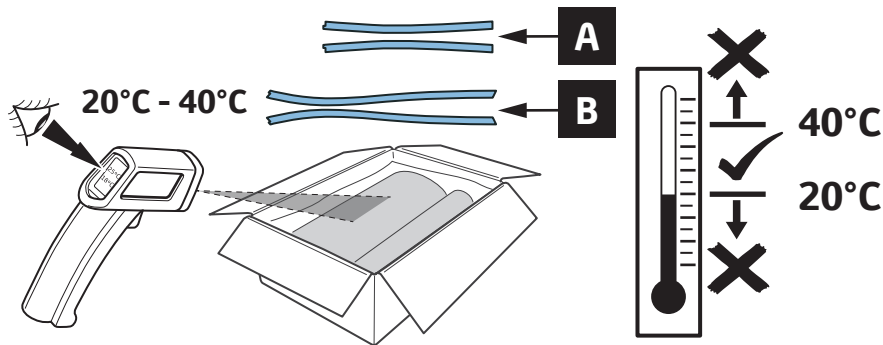

Revision record

Rev. No.	Date	Page	Step	Remarks

PW174-02000

A		1x
B		1x

LHS=RHS

 AIM 003-516-*	 (mm)	 3M Gold squeegee + Low friction sleeve NOT INCLUDED		
	 NEUTRAL SOAP	 Sprayer	 + °C	 ? °C

INFO

Material Safety Data Sheet

Technical Data Sheet

LHS=RHS

1

<p>1</p>	<p>< 20°C → 2</p> <p>20°C - 40°C → 3</p>	<p>2</p>
<p>3</p>	<p>20°C - 40°C → 3</p>	<p>INFO</p>

2

<p>1</p>	<p>< 20°C → 2</p> <p>20°C - 40°C → 4</p>	<p>2</p>
<p>3</p>	<p>20°C - 40°C → 4</p>	<p>INFO</p>