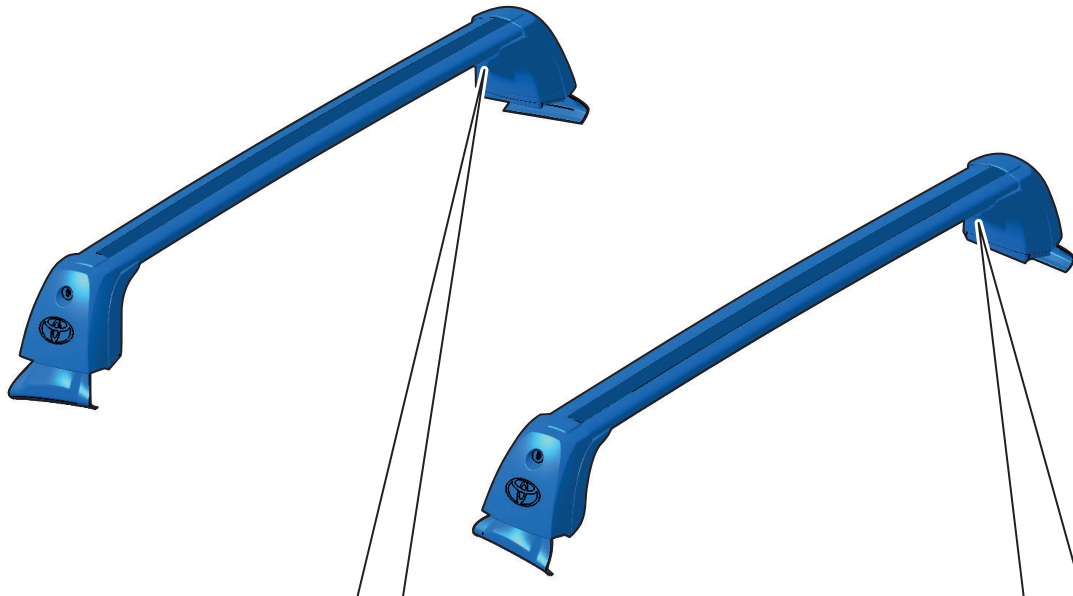

~~X~~
~~X~~
< 5 mm

section A - A
section B - B

2

4x

3

4x

4

MAX. 45 kg 99 lbs

PW301-0D000

3,2 Nm

STOP ARRET 100 km STOP ARRET 1000 km

MAX. 45 kg 99 lbs

PW301-0D000

3,2 Nm

STOP ARRET 100 km STOP ARRET 1000 km

225 mm