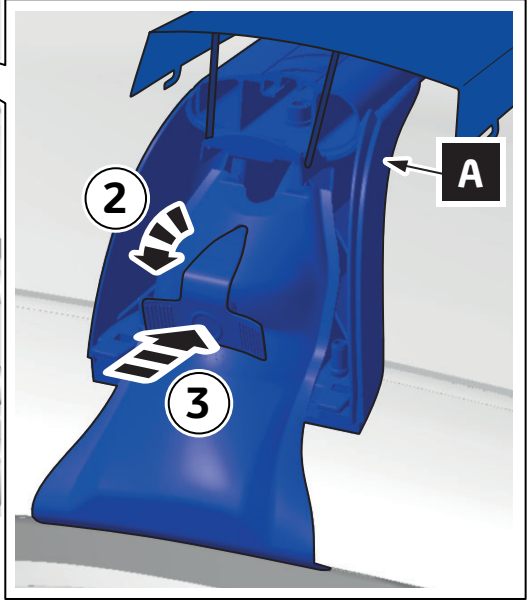

8

9

CHECK!

Not ok ✗		5 - 9
ok ✓		11

10