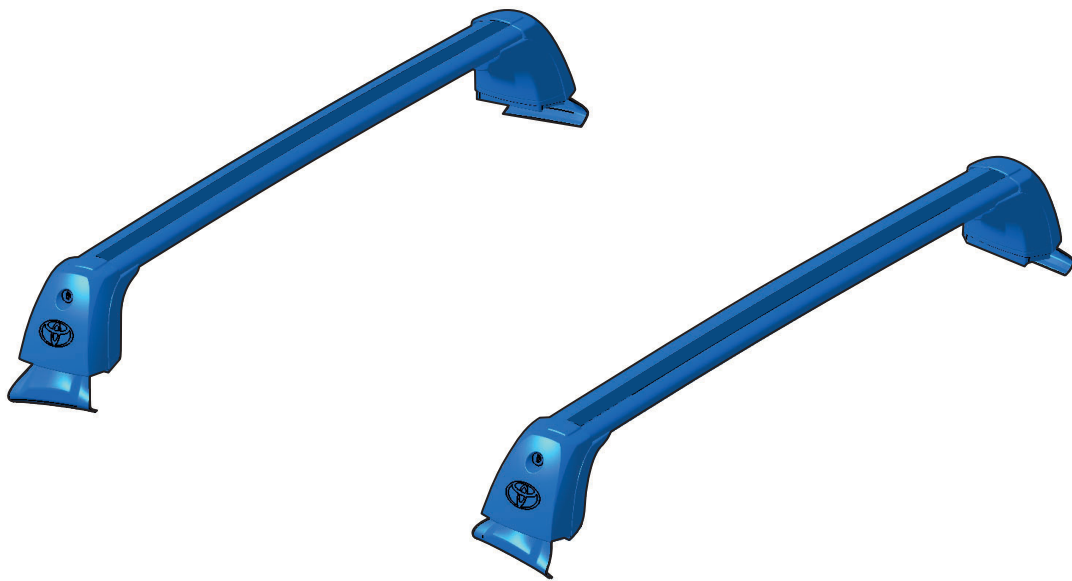

Revision Record

Rev. No.	Date	Page	Step	Remarks
1	12.06.20	1		Model year updated
1	12.06.20	2		Tool updated
1	12.06.20	3-9, 13-14	1, 2, 5, 10, 11, 16	Updated
1	12.06.20	7, 10	6, 12	Cutting measurements updated

PW301-0D000

A

1x

B

2x