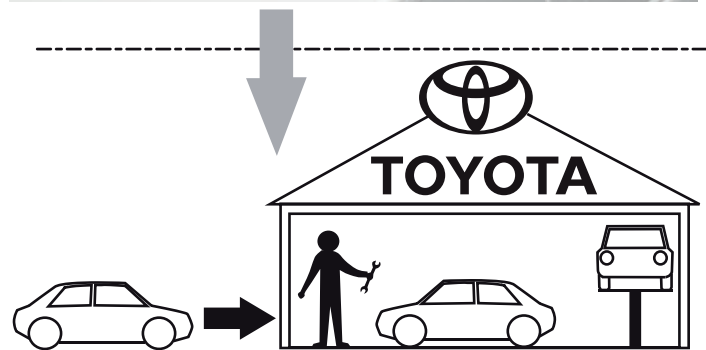

section A - A
section B - B