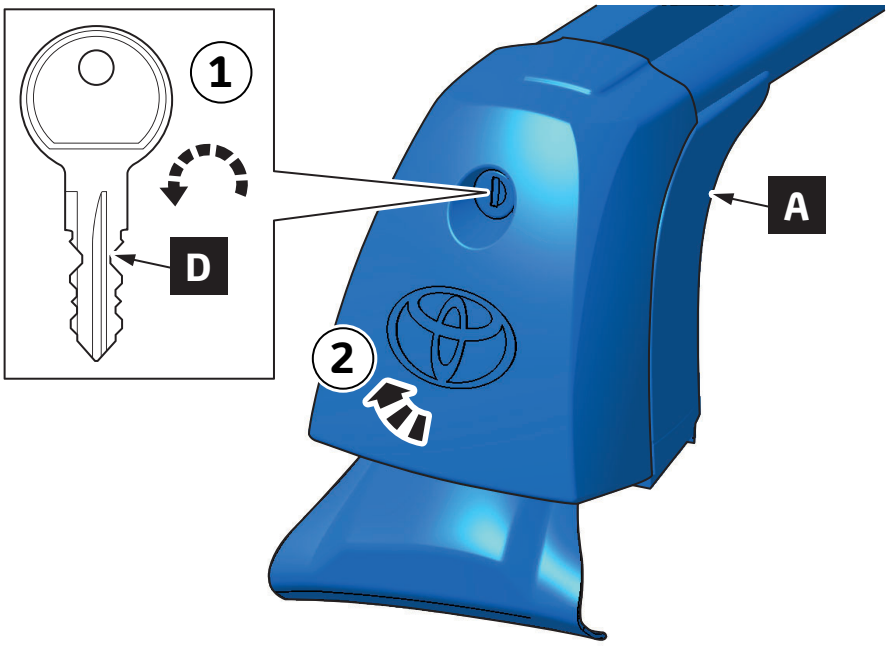

~~X~~
~~X~~
< 5 mm

section A - A
section B - B

2

4x

3

4x

4

MAX. 45 kg 99 lbs

PW301-0D000

3,2 Nm

STOP ARRET 100 km STOP ARRET 1000 km

MAX. 45 kg 99 lbs

PW301-0D000

3,2 Nm

STOP ARRET 100 km STOP ARRET 1000 km

225 mm