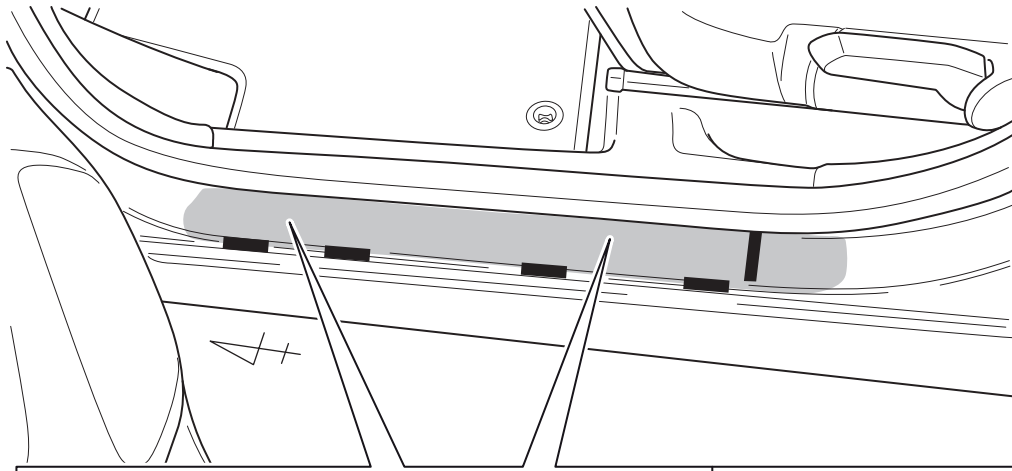

1	< 20°C → 2 20°C - 40°C → 5	2
3	20°C - 40°C → 5	INFO 4 → 7

4