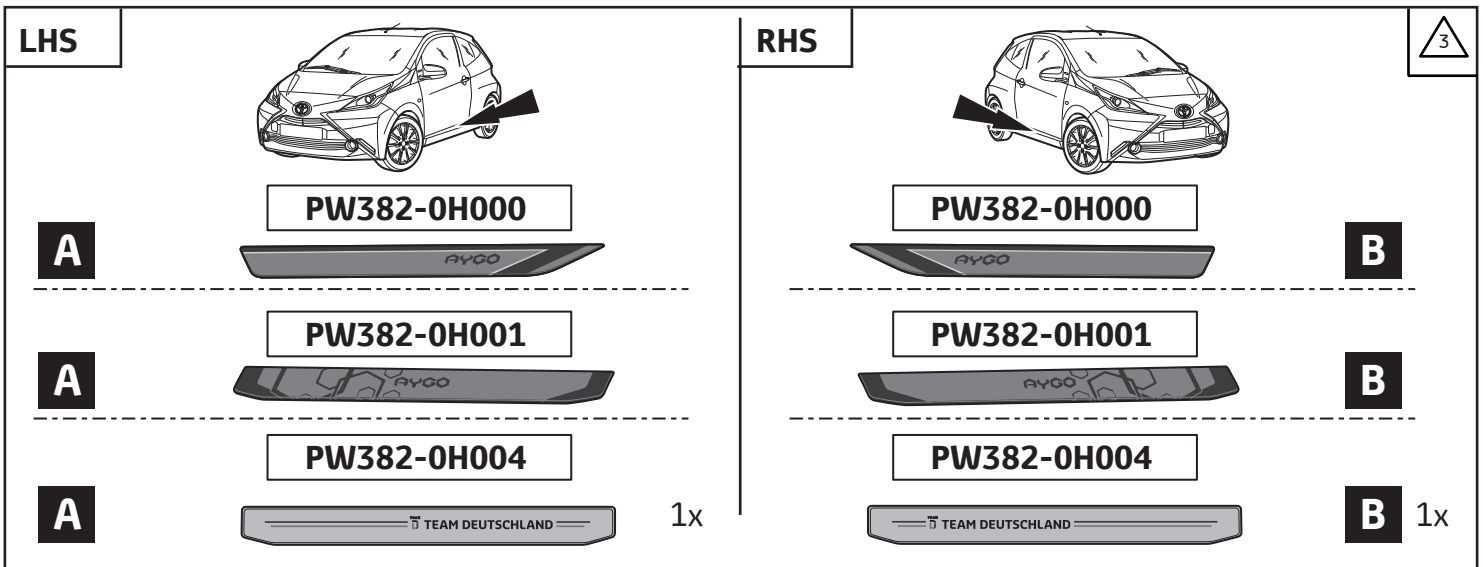

Revision record

Rev. No.	Date	Page	Steps	Remarks
1	26-05-18	1, 2, 3, 6		Part No.
△₂	04-10-19	1, 3, 4, 6	Kit, 3, 5, 10	“Team Deutschland” added
△₃	21-12-20	1, 7		Model year & part number “Team Deutschland” updated.
△₃	21-12-20	1, 3, 4, 6	Kit, 3, 5, 10	Design “Team Deutschland” updated.