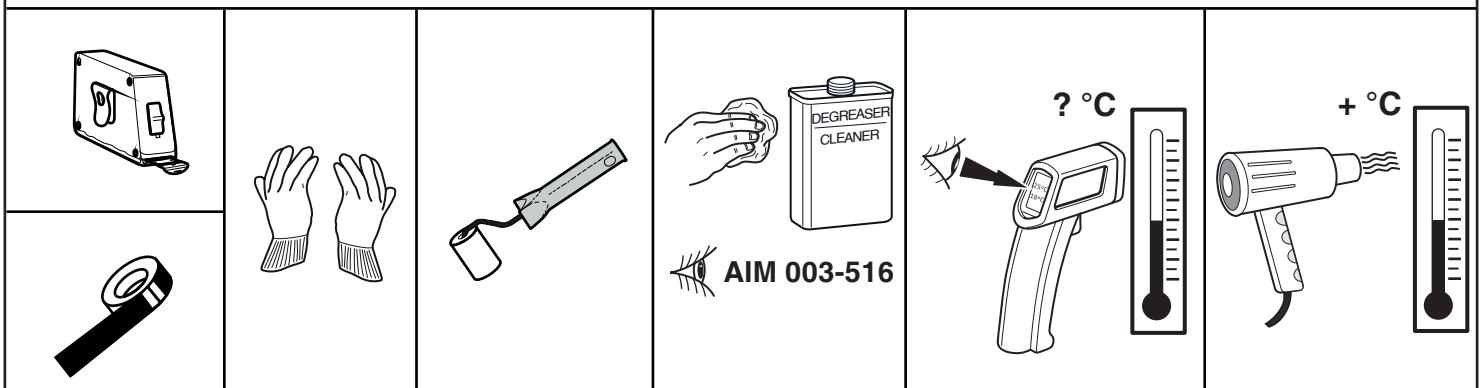

Revision record

Rev. No.	Date	Page	Steps	Remarks
1	26-05-18	1, 2, 3, 6		Part No.
△₂	04-10-19	1, 3, 4, 6	Kit, 3, 5, 10	“Team Deutschland” added
△₃	21-12-20	1, 7		Model year & part number “Team Deutschland” updated.
△₃	21-12-20	1, 3, 4, 6	Kit, 3, 5, 10	Design “Team Deutschland” updated.