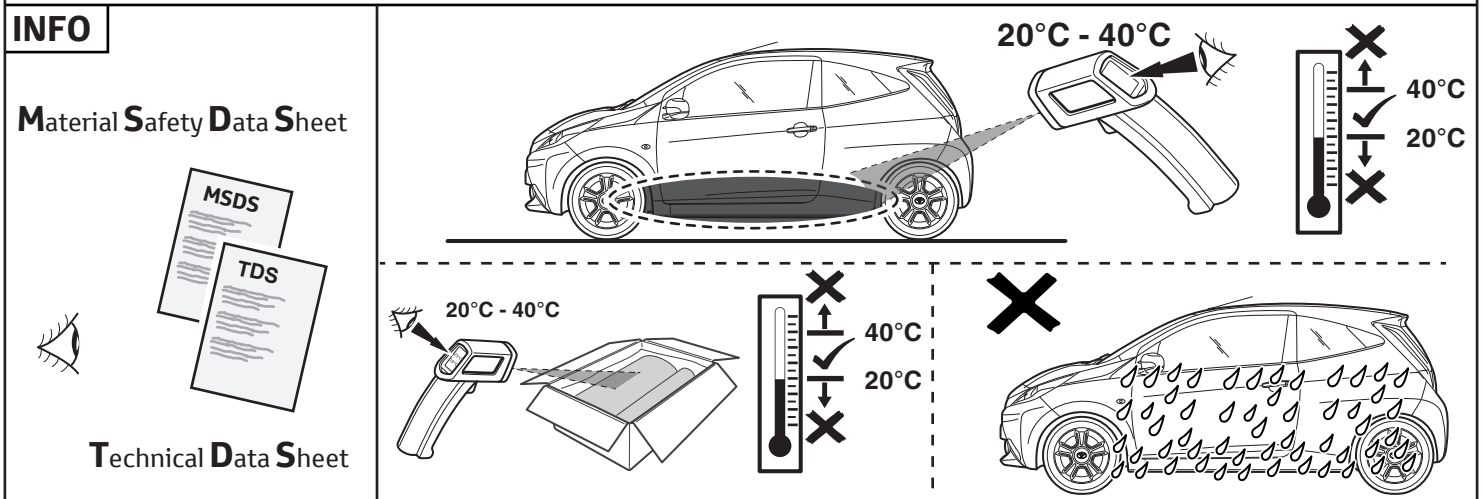

Revision record

Rev. No.	Date	Page	Steps	Remarks
1	26-05-18	1, 2, 3, 6		Part No.
△₂	04-10-19	1, 3, 4, 6	Kit, 3, 5, 10	“Team Deutschland” added
△₃	21-12-20	1, 7		Model year & part number “Team Deutschland” updated.
△₃	21-12-20	1, 3, 4, 6	Kit, 3, 5, 10	Design “Team Deutschland” updated.