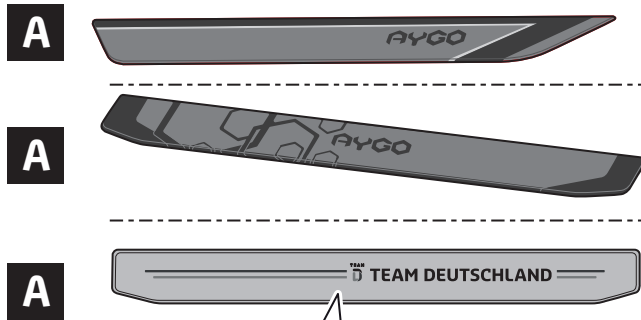

3

1	< 20°C → 2 20°C - 40°C → 6	2
3	20°C - 40°C → 6	INFO 5 → 7

5