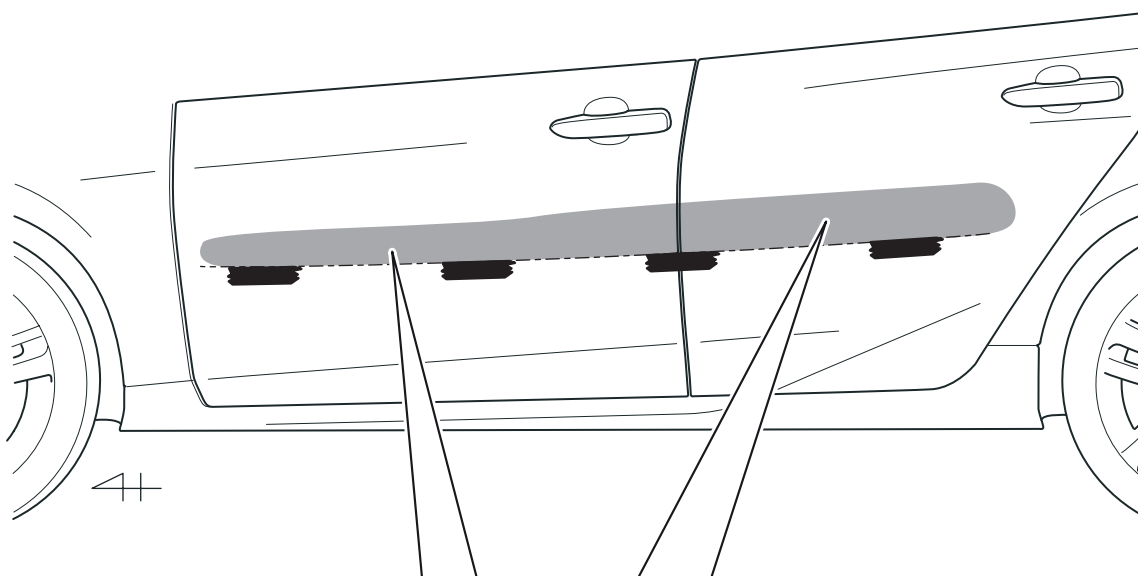

1	< 20°C → 2 20°C - 40°C → 4	2
3	20°C - 40°C → 4	INFO 3 → 12

3