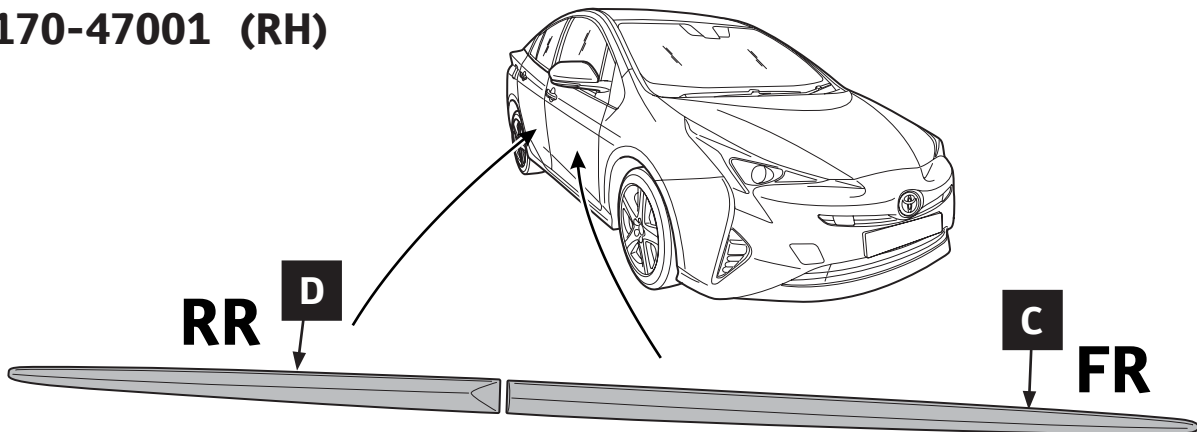

PW170-47001 (RH)