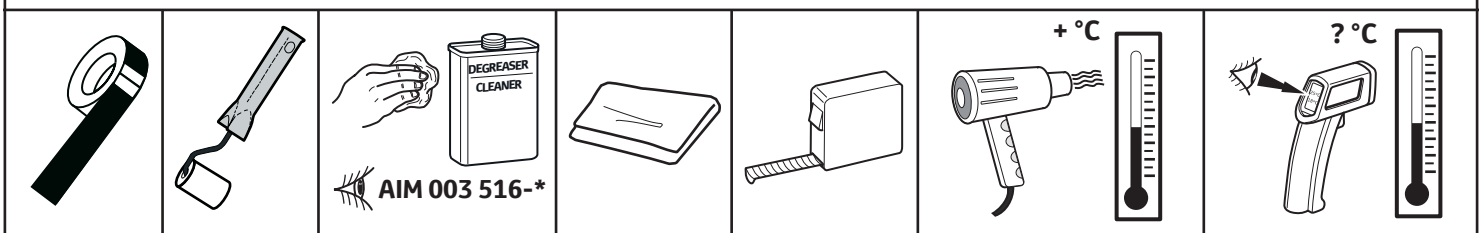

PW170-47001 (RH)