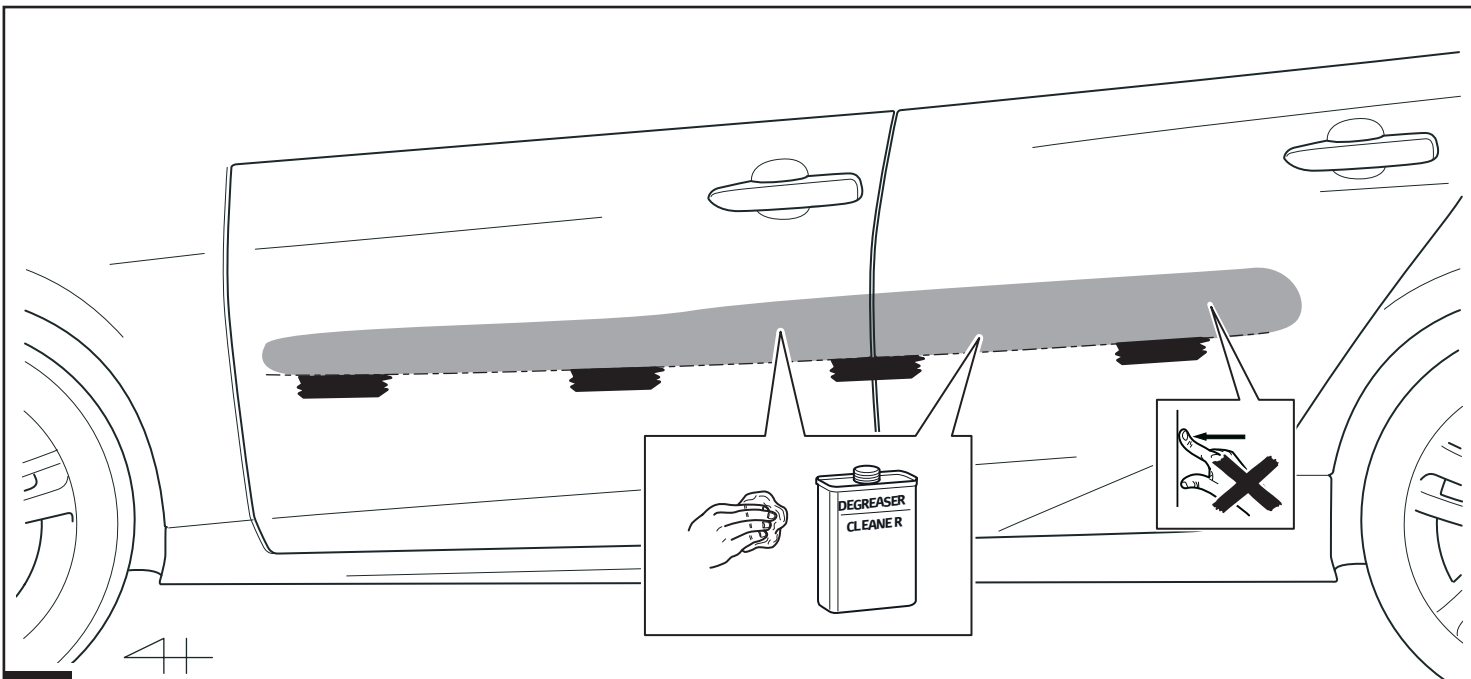

2

1	< 20°C → 2 20°C - 40°C → 4	2
3	20°C - 40°C → 4	INFO 3 → 12

3