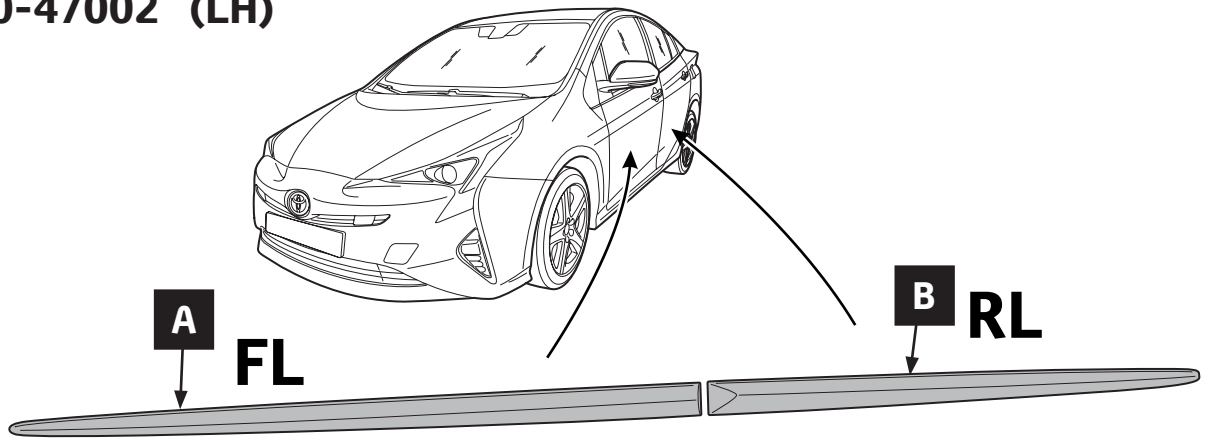

Revision record

Rev. No.	Date	Page	Step	Remarks
3	21.10.2020	1, 11	CS	Model year update
3	21.10.2020	3, 5-7	1, 5, 6, 9, 10	Tape added
3	21.10.2020	9	Information	No jet wash for 24h added

PW170-47000

PW170-47002 (LH)