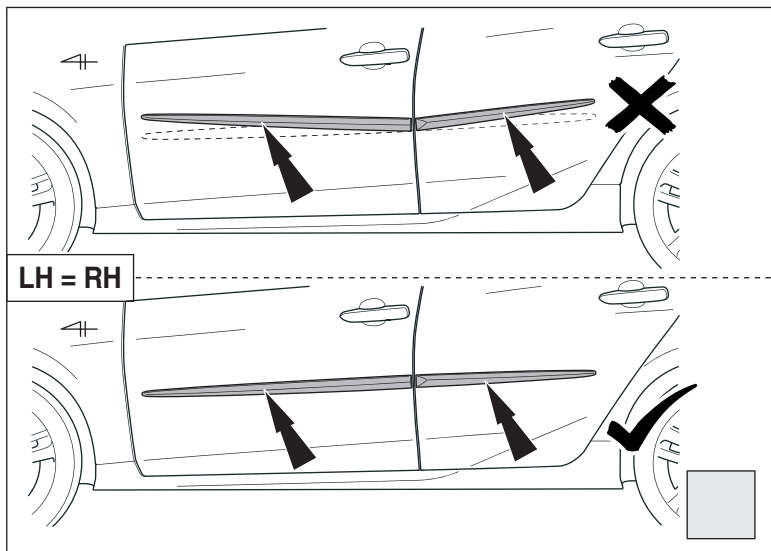

CHECK SHEET

TOYOTA

Model / Year **Prius 2015/12** Side Mouldings

VIN n°

ALWAYS A BETTER WAY

Installation Date:

. . . / . . . / . . . . .

Technician Name & Signature:

Stamp: