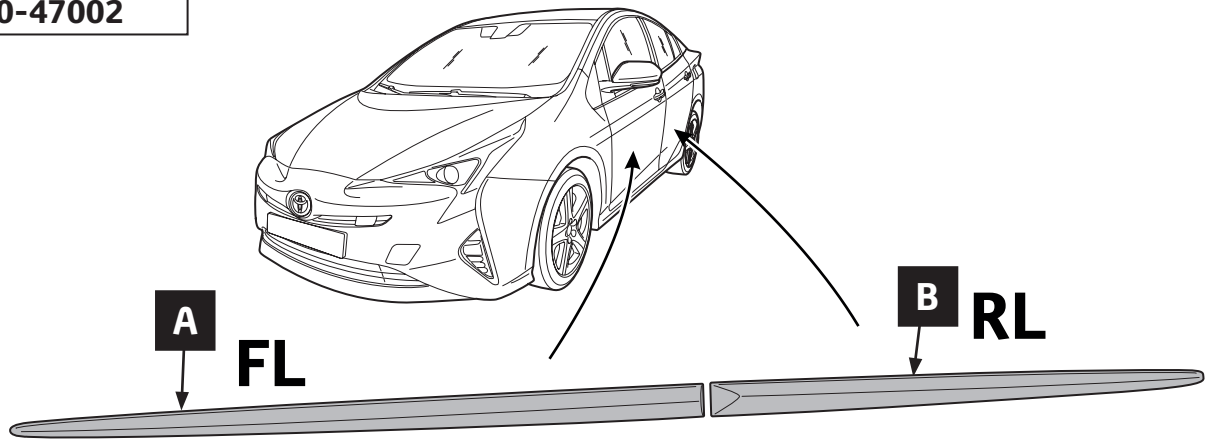

TOYOTA

ALWAYS A
BETTER WAY

Prius

Side Mouldings

Installation Instructions

Model year: 2015/12
Vehicle code: ZVW50*-AHXEBW
Part number: PW170-47000

Manual reference number: AIM 003 585-0

Revision record

Rev. No.	Date	Page	Picture	Update	New	Deleted steps

PW170-47002

PW170-47001

adhesion promoter
3M 06396

2x

PZ415-0000-00

D
C
PW170-47001

RHS = LHS