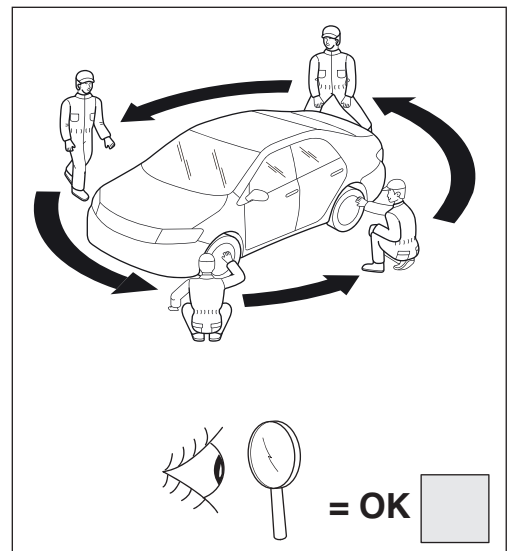

CHECK SHEET

TOYOTA

Model / Year **Prius 2015/12** Side Mouldings

VIN n°

ALWAYS A BETTER WAY

Installation Date:

. . . / . . . / . . . . .

Technician Name & Signature:

Stamp: