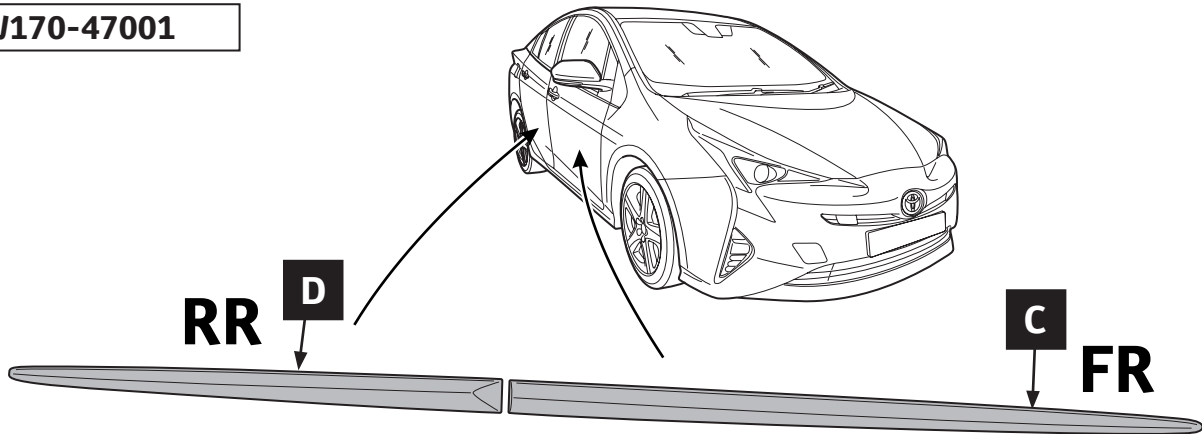

TOYOTA

ALWAYS A
BETTER WAY

Prius

Side Mouldings

Installation Instructions

Model year: 2015/12
Vehicle code: ZVW50*-AHXEBW
Part number: PW170-47000

Manual reference number: AIM 003 585-0

Revision record

Rev. No.	Date	Page	Picture	Update	New	Deleted steps

PW170-47002

PW170-47001

adhesion promoter
3M 06396

2x

PZ415-0000-00

D
C
PW170-47001

RHS = LHS