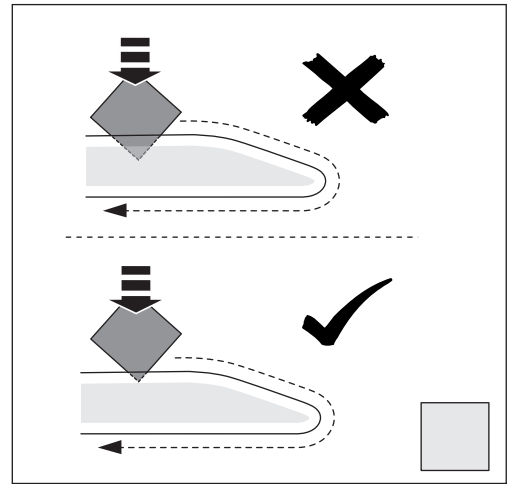

CHECK SHEET

TOYOTA

Model / Year **Prius 2015/12** Side Mouldings

VIN n°

ALWAYS A BETTER WAY

Installation Date:

. . . / . . . / . . . . .

Technician Name & Signature:

Stamp: