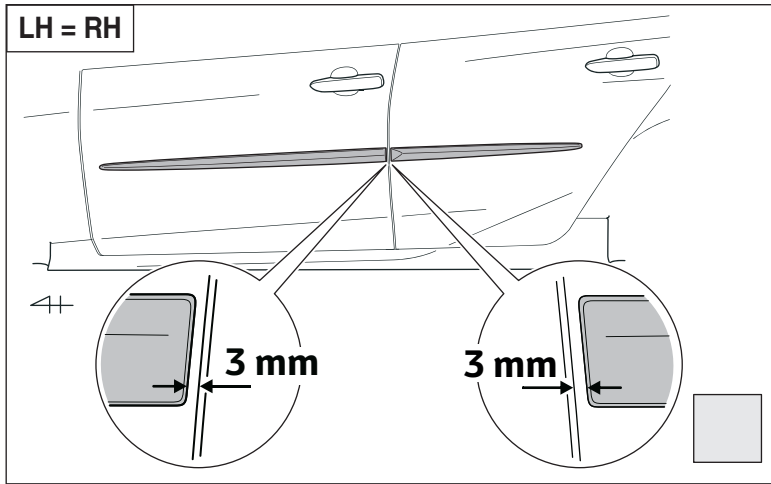

CHECK SHEET

TOYOTA

Model / Year **Prius 2015/12** Side Mouldings

VIN n°

ALWAYS A BETTER WAY

Installation Date:

. . . / . . . / . . . . .

Technician Name & Signature:

Stamp: