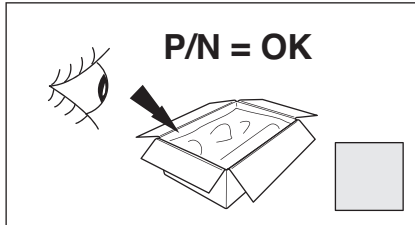

CHECK SHEET

TOYOTA

Model / Year **Prius 2015/12** Side Mouldings

VIN n°

ALWAYS A BETTER WAY

Installation Date:

. . . / . . . / . . . . .

Technician Name & Signature:

Stamp: