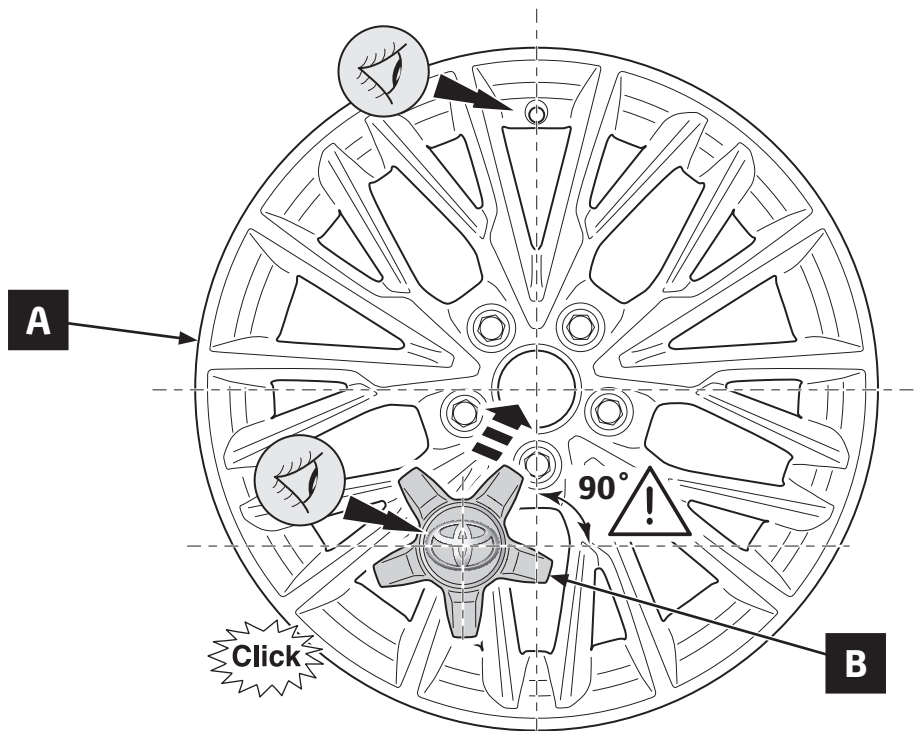

TOYOTA

ALWAYS A
BETTER WAY

Toyota C-HR

Center Cap

Installation Instructions

Model year: 2016/10
Vehicle code: **X***-AH***W
Part number: PW458-1000*

Manual reference number: AIM 003 960-0

Revision record

Rev. No.	Date	Page	Picture	Update	New	Deleted steps

A

1x

B

1x

1

1

2

3

2

CHECK SHEET

TOYOTA

Model / Year

**Toyota C-HR
2016/10**

Center Cap

VIN n°