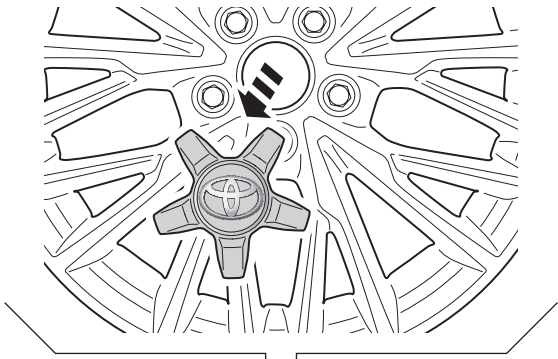

TOYOTA

ALWAYS A
BETTER WAY

Toyota C-HR

Center Cap

Installation Instructions

Model year: 2016/10
Vehicle code: **X***-AH***W
Part number: PW458-1000*

Manual reference number: AIM 003 960-0

Revision record

Rev. No.	Date	Page	Picture	Update	New	Deleted steps

A

1x

B

1x

1

1

2