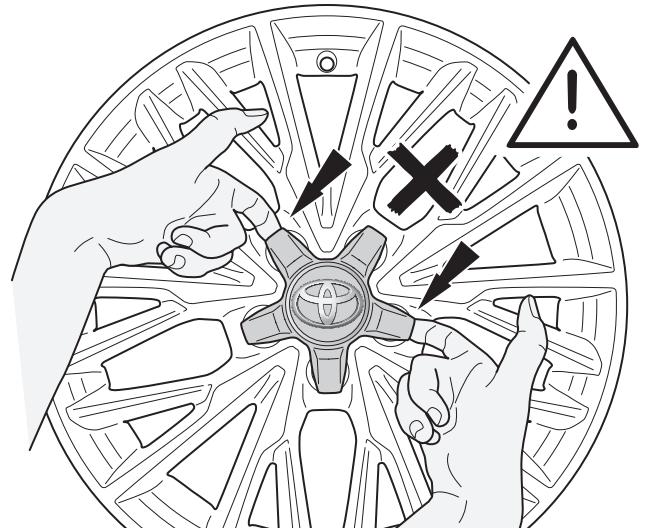

TOYOTA

ALWAYS A
BETTER WAY

Toyota C-HR

Center Cap

Installation Instructions

Model year: 2016/10
Vehicle code: **X***-AH***W
Part number: PW458-1000*

Manual reference number: AIM 003 960-0

Revision record

Rev. No.	Date	Page	Picture	Update	New	Deleted steps

A

1x

B

1x

1

1

2