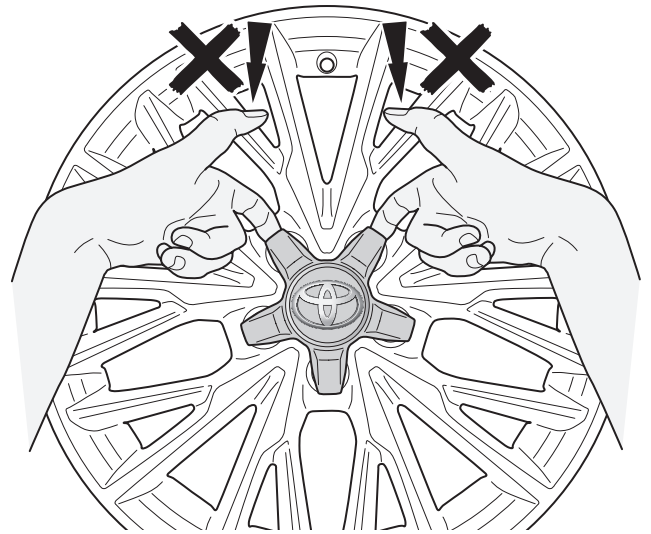

TOYOTA

ALWAYS A
BETTER WAY

Toyota C-HR

Center Cap

Installation Instructions

Model year: 2016/10
Vehicle code: **X***-AH***W
Part number: PW458-1000*

Manual reference number: AIM 003 960-0

Revision record

Rev. No.	Date	Page	Picture	Update	New	Deleted steps

A

1x

B

1x

1

1

2