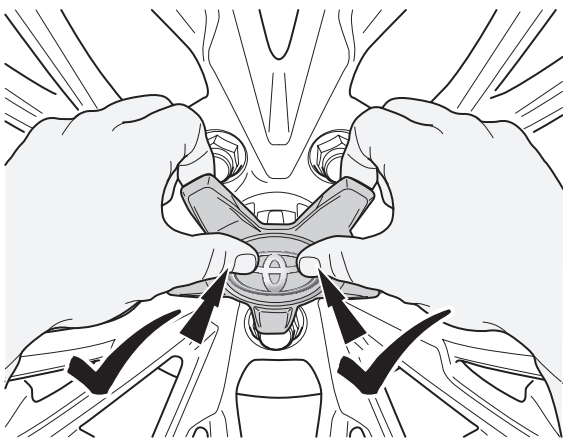

TOYOTA

ALWAYS A
BETTER WAY

Toyota C-HR

Center Cap

Installation Instructions

Model year: 2016/10
Vehicle code: **X***-AH***W
Part number: PW458-1000*

Manual reference number: AIM 003 960-0

Revision record

Rev. No.	Date	Page	Picture	Update	New	Deleted steps

A

1x

B

1x

1

1

2