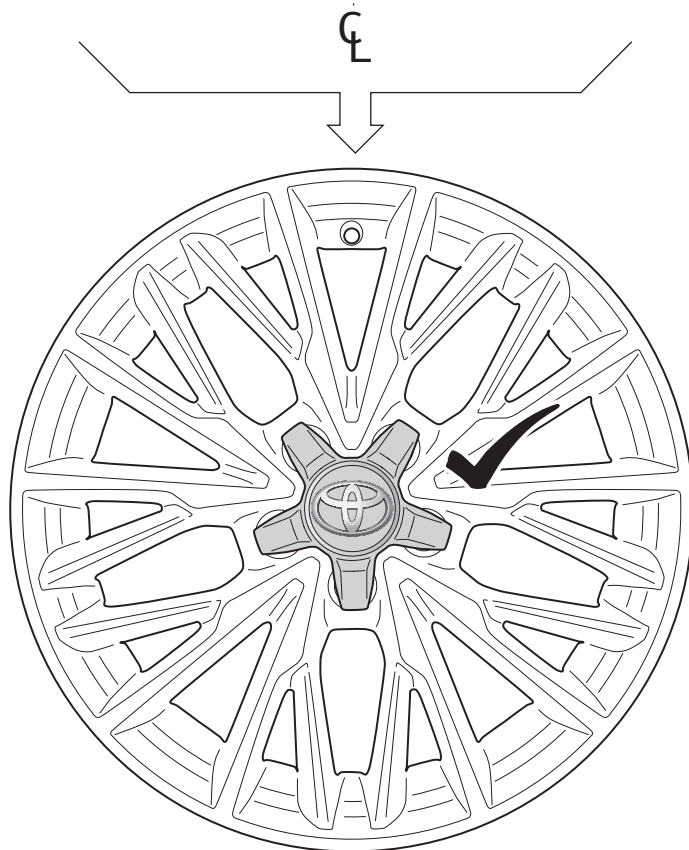

TOYOTA

ALWAYS A
BETTER WAY

Toyota C-HR

Center Cap

Installation Instructions

Model year: 2016/10
Vehicle code: **X***-AH***W
Part number: PW458-1000*

Manual reference number: AIM 003 960-0

Revision record

Rev. No.	Date	Page	Picture	Update	New	Deleted steps

A

1x

B

1x

1

1

2

3

2

CHECK SHEET

TOYOTA

Model / Year

**Toyota C-HR
2016/10**

Center Cap

VIN n°