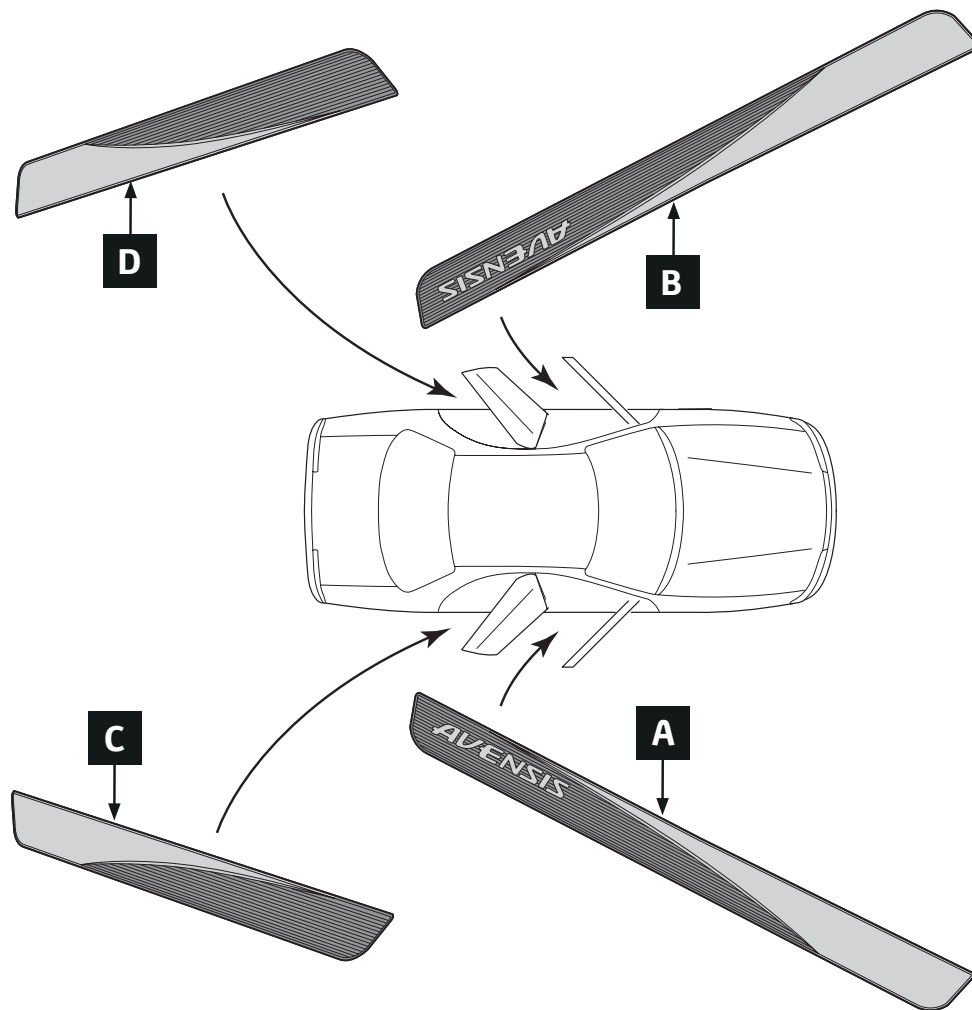

TOYOTA

ALWAYS A
BETTER WAY

Avensis

Aluminium Scuff Plates

Installation Instructions

Model year: 2015/05
Vehicle code: **T27*-A****W
Part number: PW382-05000

Manual reference number: AIM 003 445-2

Revision record

Rev. No.	Date	Page	Picture	Update	New	Deleted steps
1	03-02-16	all	all	X		
2	10-10-18	2, 4	Tools, 3			Adhesion Promoter

INFO

Material Safety Data Sheet

Technical Data Sheet

20°C - 40°C

20°C - 40°C

20°C - 40°C