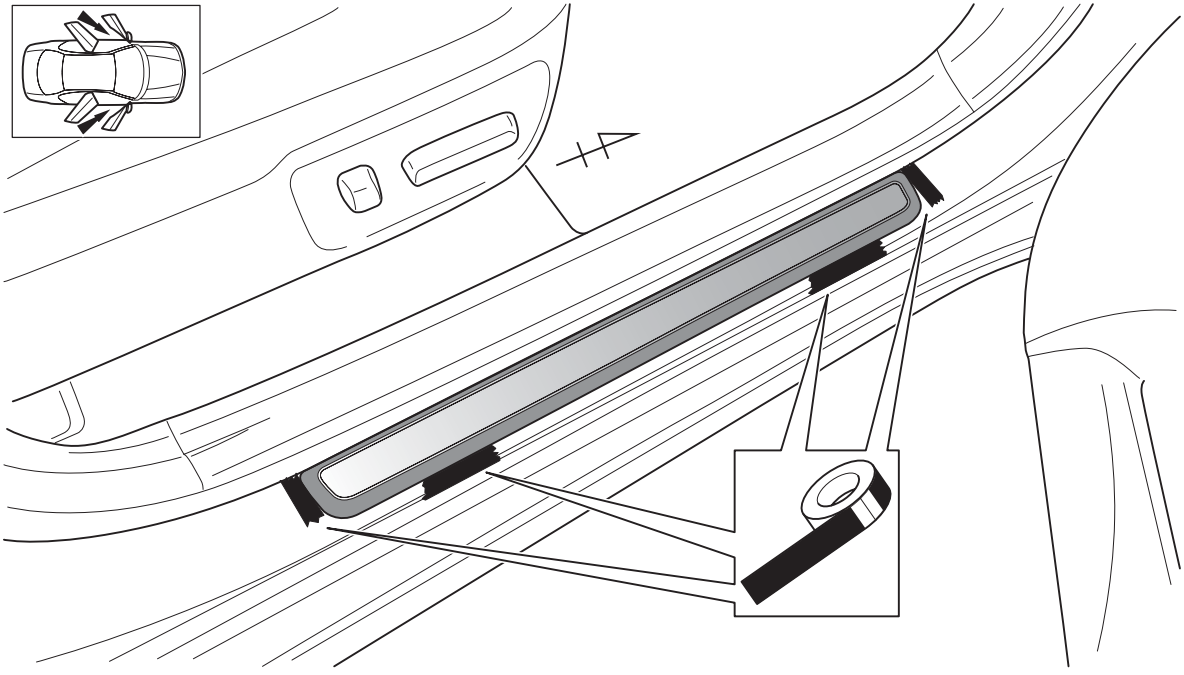

Rev. No.	Date	Page	Picture	Update	New	Deleted steps
1	03-02-16	all	all	X		
2	10-10-18	2, 4	Tools, 3			Adhesion Promoter

INFO

Material Safety Data Sheet

Technical Data Sheet

20°C - 40°C

20°C - 40°C

20°C - 40°C