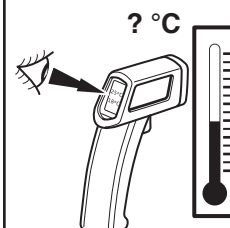

Rev. No.	Date	Page	Picture	Update	New	Deleted steps
1	03-02-16	all	all	X		
2	10-10-18	2, 4	Tools, 3			Adhesion Promoter

INFO

Material Safety Data Sheet

Technical Data Sheet

20°C - 40°C

20°C - 40°C

20°C - 40°C