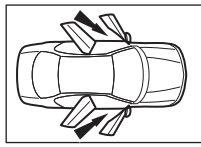

1	< 20°C → 2 20°C - 40°C → 5	2
3	20°C - 40°C → 5	INFO

4