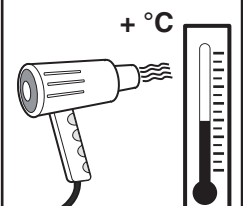

Rev. No.	Date	Page	Picture	Update	New	Deleted steps
1	03-02-16	all	all	X		
2	10-10-18	2, 4	Tools, 3			Adhesion Promoter

INFO

Material Safety Data Sheet

Technical Data Sheet

20°C - 40°C

20°C - 40°C

20°C - 40°C