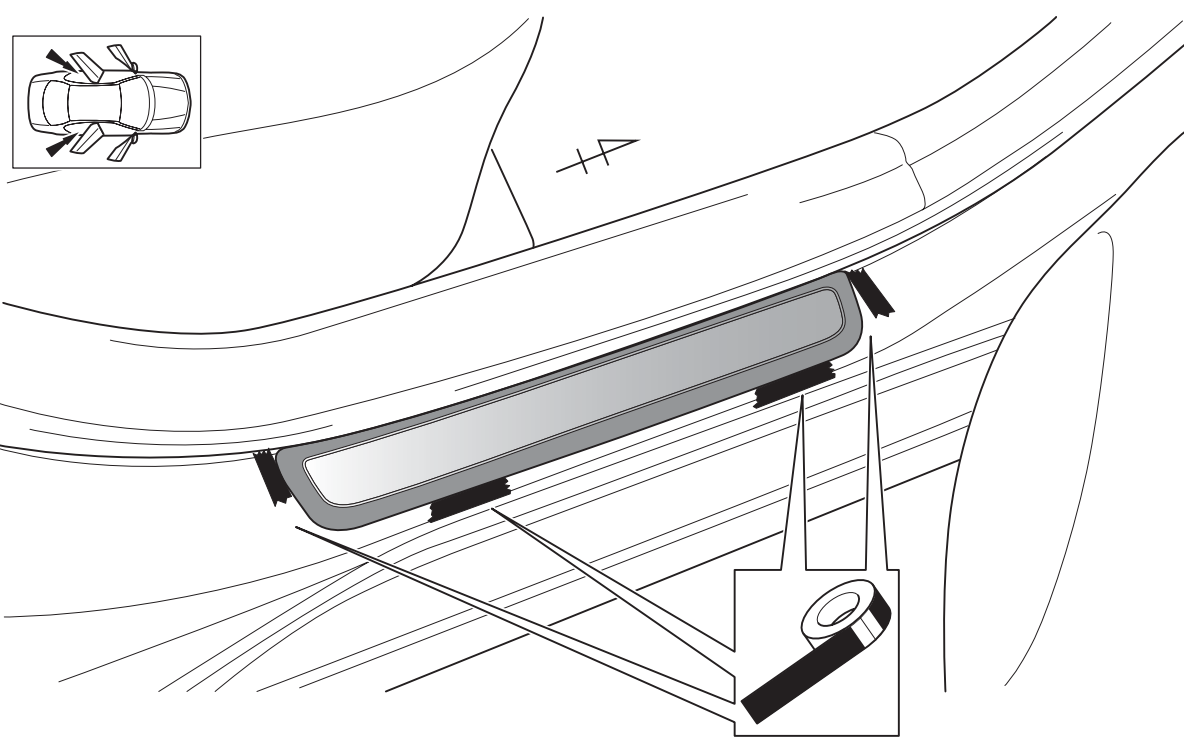

Rev. No.	Date	Page	Picture	Update	New	Deleted steps
1	03-02-16	all	all	X		
2	10-10-18	2, 4	Tools, 3			Adhesion Promoter

INFO

Material Safety Data Sheet

Technical Data Sheet

20°C - 40°C

20°C - 40°C

20°C - 40°C