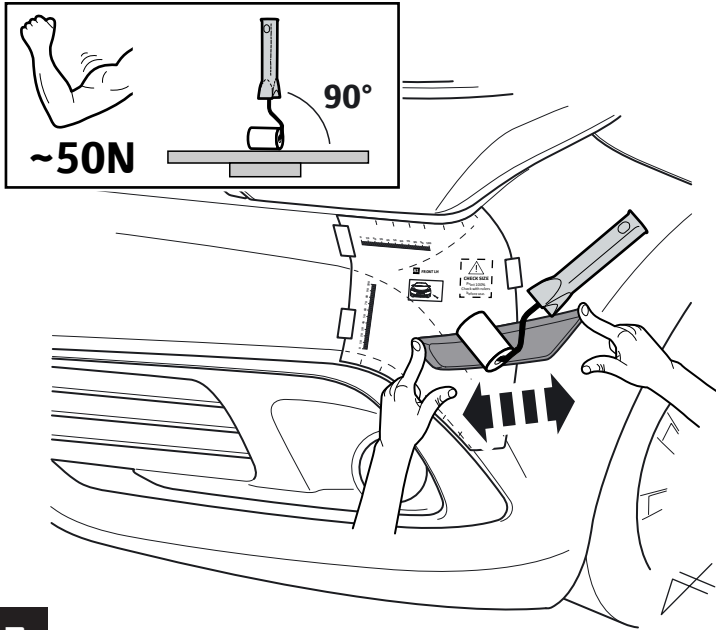

Compatibility Record

Toyota Parking Aid sensors = OK

1

2

3

4

5

6