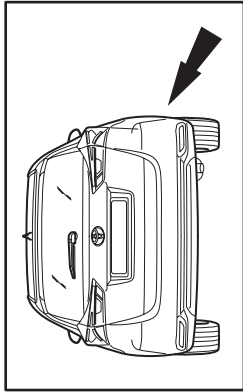

CHECK SIZE
Print 100%
Check with rulers
before use.

TOYOTA

B1 REAR RH

Auris Touring Sport
Model year: 2015/05
Vehicle code: **E18**-DW***W
Part number: PW177-02003

!
CHECK SIZE
Print 100%
Check with rulers
before use.