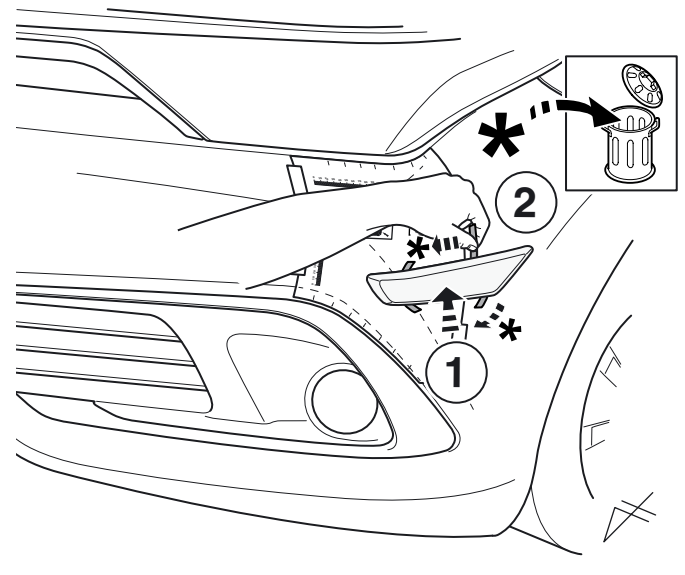

Compatibility Record

Toyota Parking Aid sensors = OK

1

2

3

4

5

6