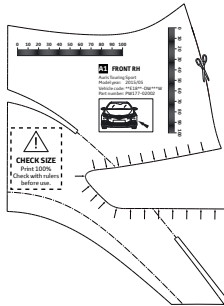

TOYOTA

ALWAYS A
BETTER WAY

Auris Touring Sport

Bumper corner protectors

Installation Instruction

Model year: 2015/05
Vehicle code: **E18**-DW***W
Part number: PW177-02000

Manual reference number: AIM 003 359 - 0

Revision Record

Rev. No.	Date	Page	Picture	Update	New	Deleted steps

FRONT LH A

PW177-02002

A1

B REAR RH

PW177-02003

B1