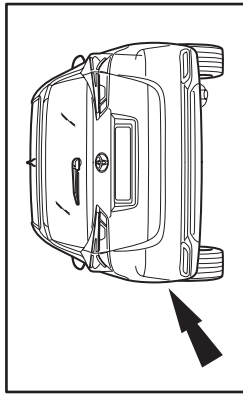

A1 FRONT LH

Auris Touring Sport
Model year: 2015/05
Vehicle code: **E18**-DW***W
Part number: PW177-02002

CHECK SIZE

Print 100%
Check with rulers
before use.

TOYOTA

D1 REAR LH

Auris Touring Sport
Model year: 2015/05
Vehicle code: **E18**-DW***W
Part number: PW177-02004