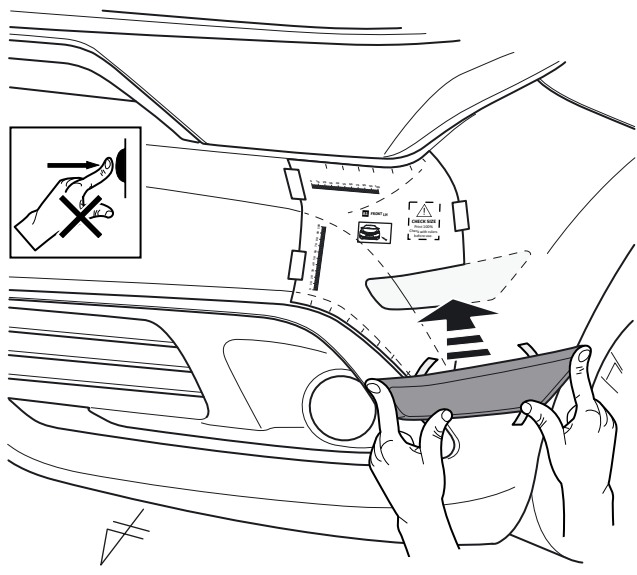

Compatibility Record

Toyota Parking Aid sensors = OK

1

2

3

4

5

6