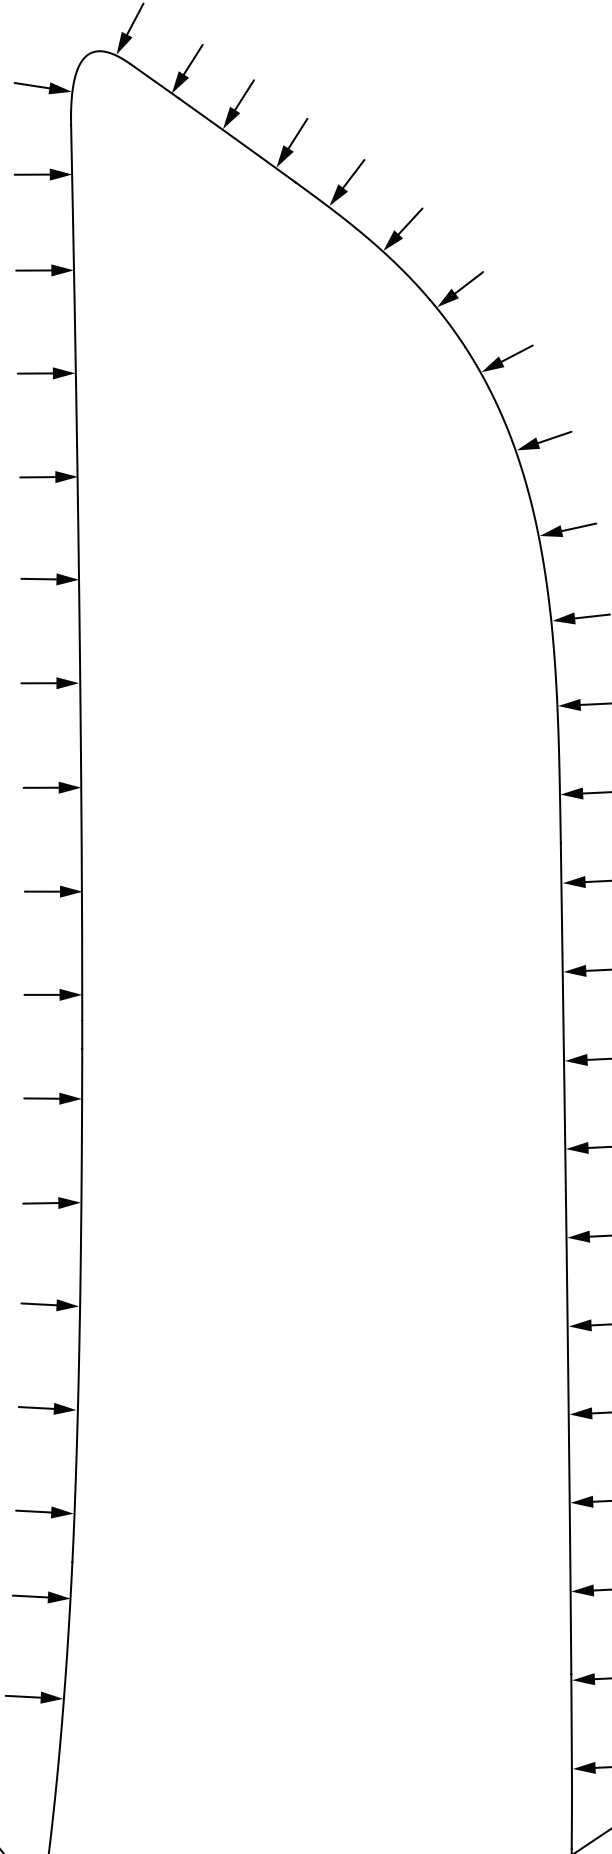

B1 REAR RH

Auris Touring Sport
Model year: 2015/05
Vehicle code: **E18**-DW***W
Part number: PW177-02003

!
CHECK SIZE
Print 100%
Check with rulers
before use.

0 10 20 30 40 50 60 70 80 90 100

0 10 20 30 40 50 60 70 80 90 100