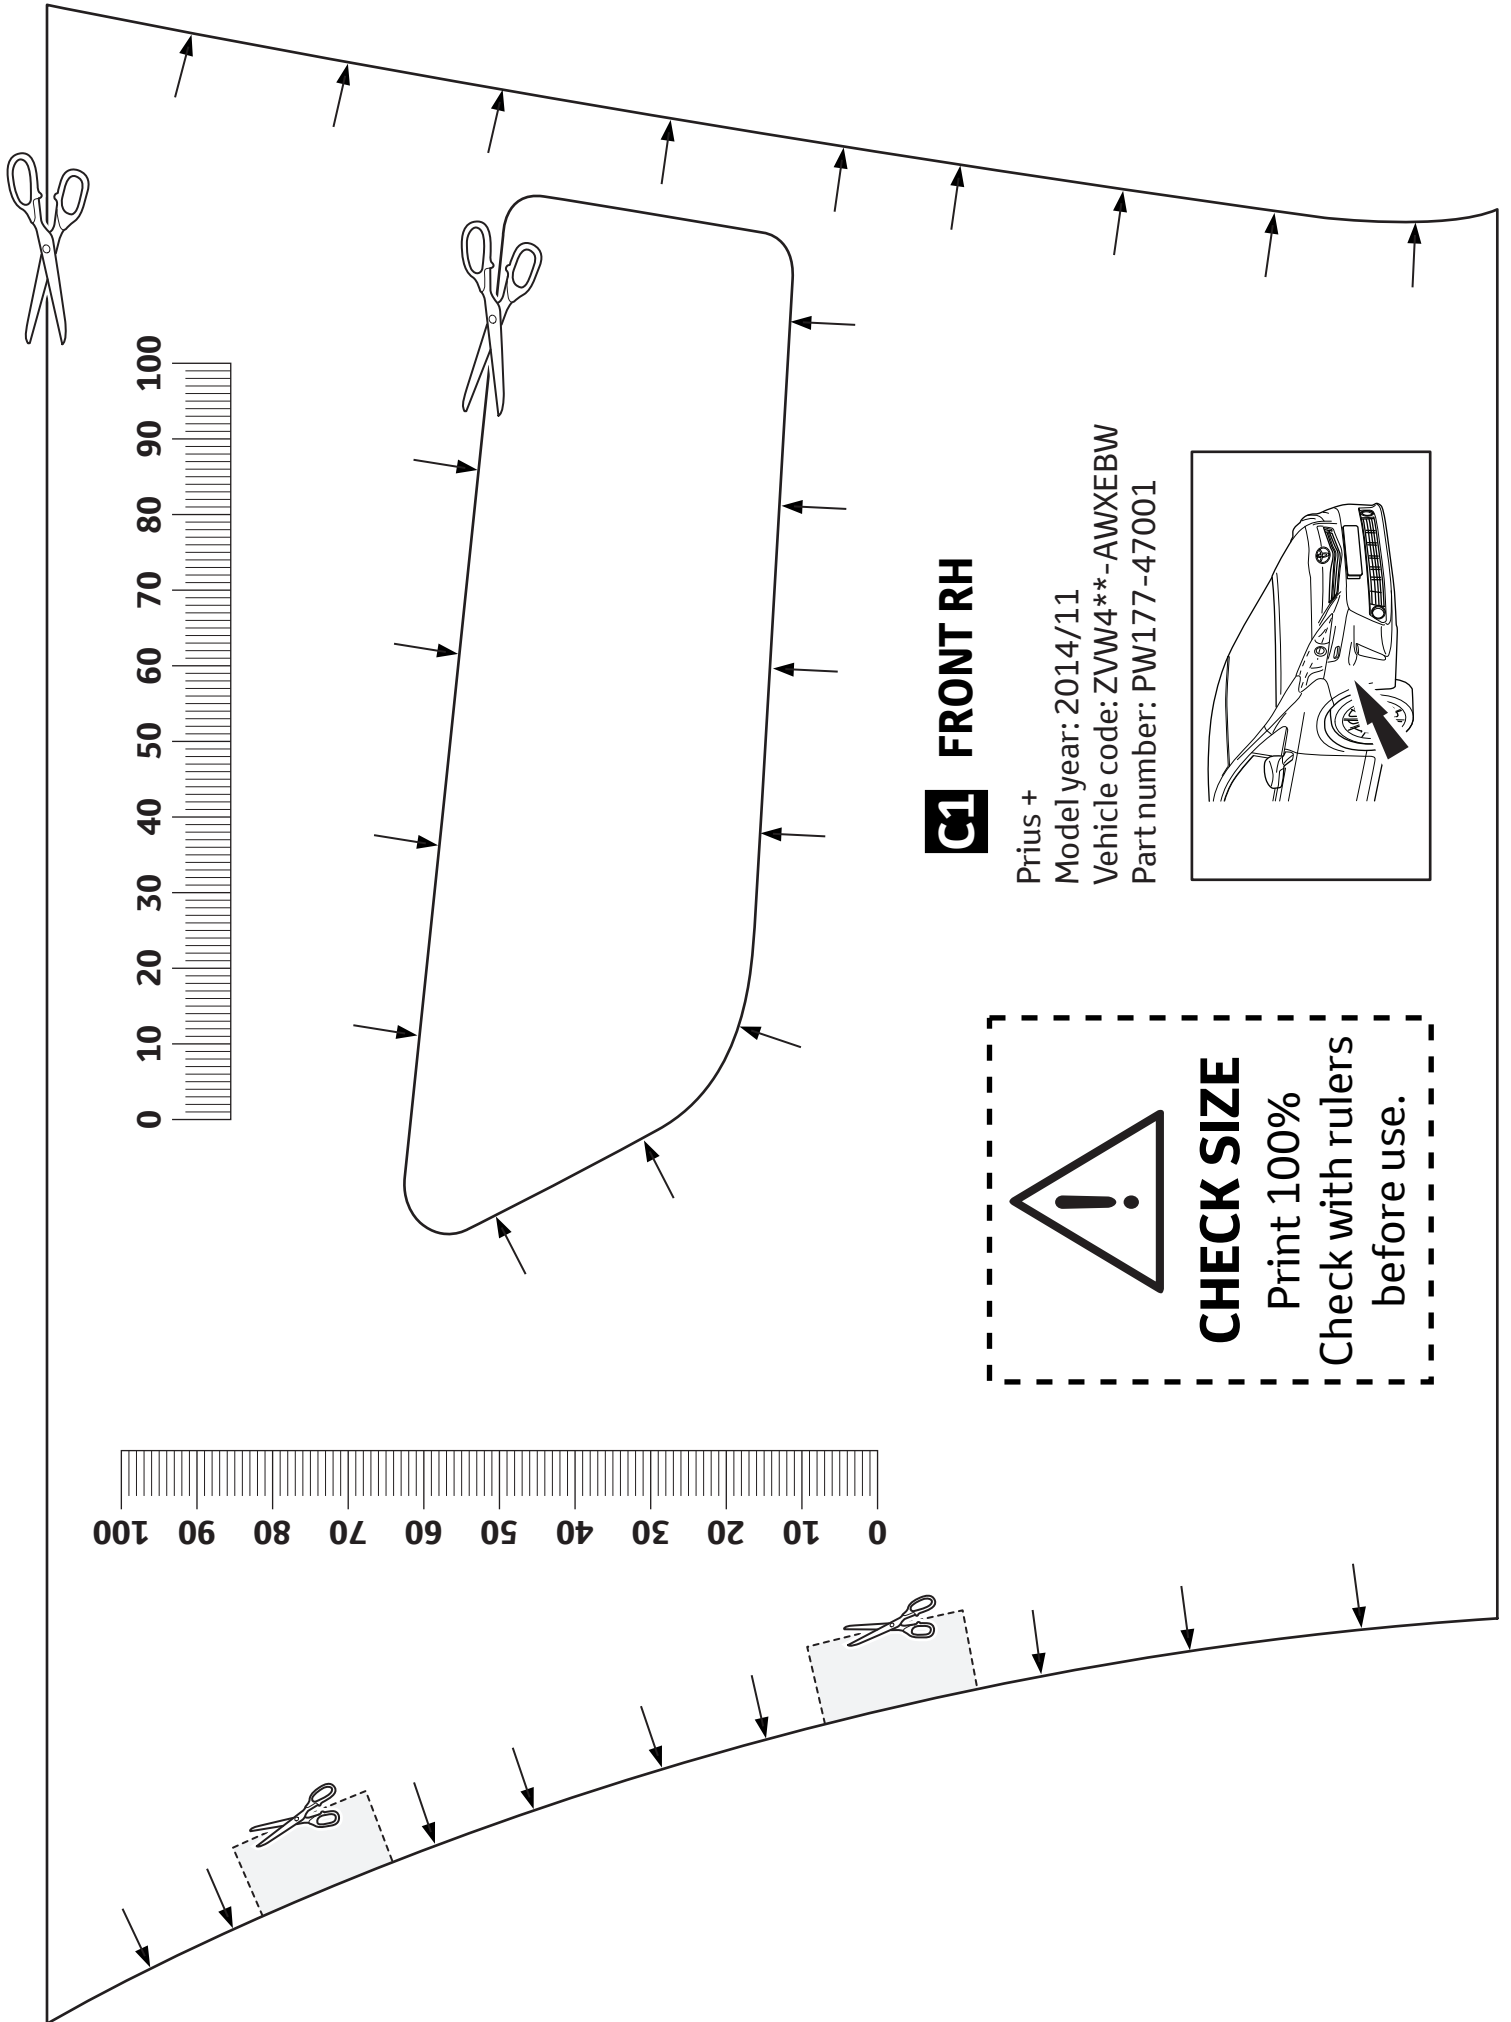

# **B1 REAR LH**

Prius +  
Model year: 2014/11  
Vehicle code: ZVW4\*\*-AWXE BW  
Part number: PW177-47004

  
**CHECK SIZE**  
Print 100%  
Check with rulers  
before use.

**TOYOTA**

**C1 FRONT RH**

Prius +  
 Model year: 2014/11  
 Vehicle code: ZVW4\*\* -AWXE BW  
 Part number: PW177 -47001

**! CHECK SIZE**  
 Print 100%  
 Check with rulers  
 before use.

**TOYOTA**