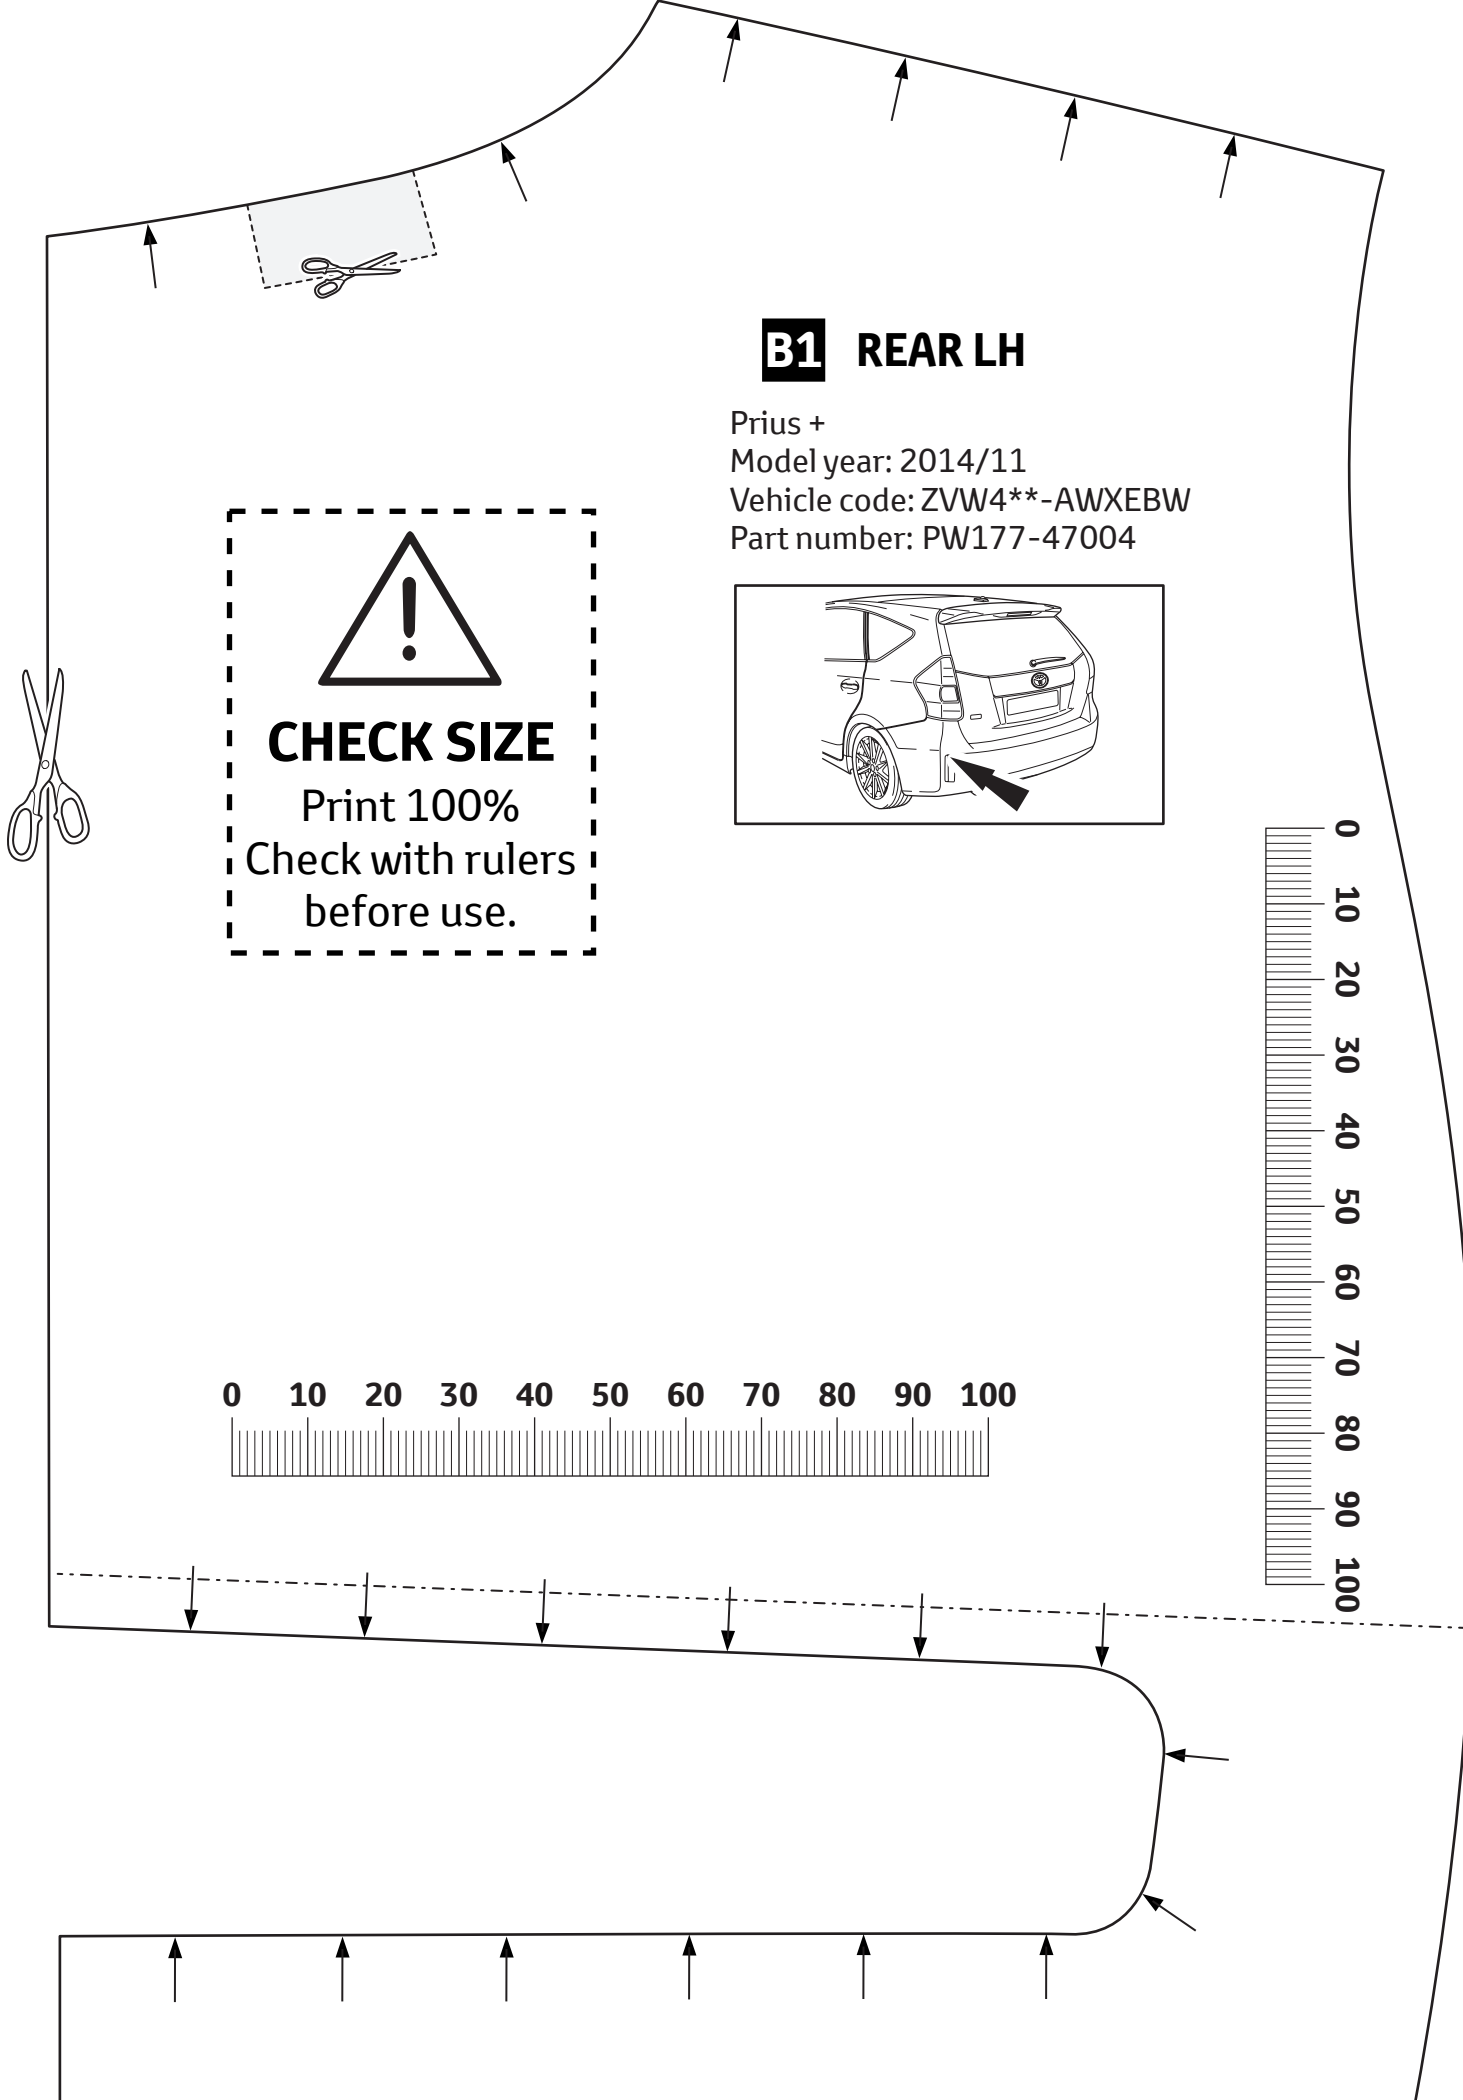

B1 REAR LH

Prius +
Model year: 2014/11
Vehicle code: ZVW4**-AWXE BW
Part number: PW177-47004

CHECK SIZE
Print 100%
Check with rulers
before use.