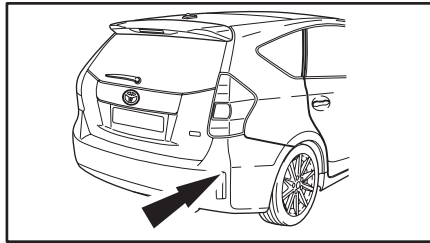

D1 REAR RH

Prius +
Model year: 2014/11
Vehicle code: ZVW4**-AWXE BW
Part number: PW177-47003

CHECK SIZE
Print 100%
Check with rulers
before use.