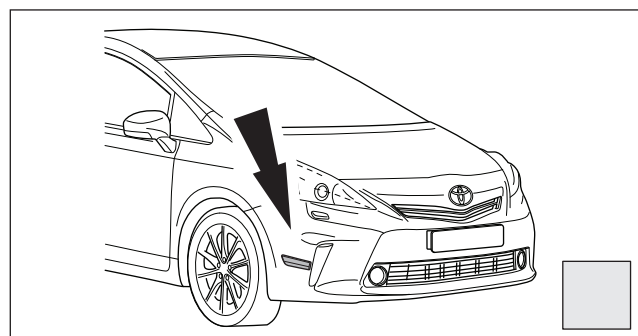

# CHECK SHEET

**TOYOTA**

Model / Year **PRIUS+ 2014/11**

**Bumper corner protectors**

ALWAYS A BETTER WAY

VIN n°

**Installation Date:**  
. . / . . / . . . .

**Technician Name & Signature:**