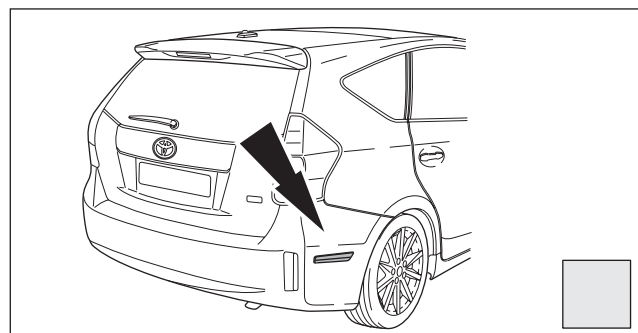

# CHECK SHEET

**TOYOTA**

Model / Year **PRIUS+ 2014/11**

**Bumper corner protectors**

ALWAYS A BETTER WAY

VIN n°

**Installation Date:**  
. . / . . / . . . .

**Technician Name & Signature:**