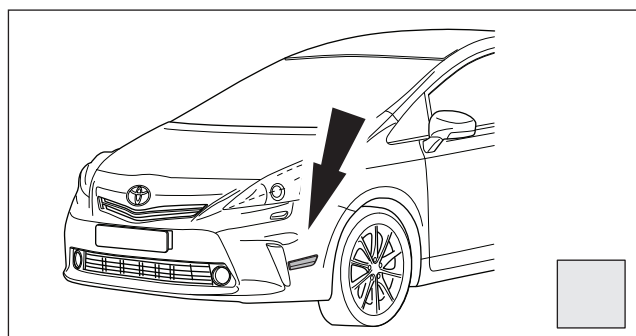

# CHECK SHEET

**TOYOTA**

Model / Year **PRIUS+ 2014/11**

**Bumper corner protectors**

ALWAYS A BETTER WAY

VIN n°

**Installation Date:**  
. . / . . / . . . .

**Technician Name & Signature:**