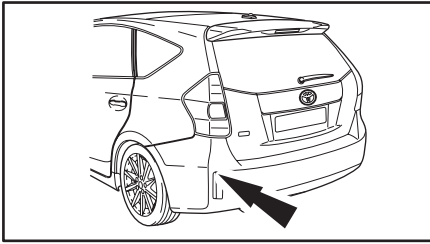

# **B1 REAR LH**

Prius +  
Model year: 2014/11  
Vehicle code: ZVW4\*\*-AWXE BW  
Part number: PW177-47004

  
**CHECK SIZE**  
Print 100%  
Check with rulers  
before use.

**TOYOTA**

**C1 FRONT RH**

Prius +  
 Model year: 2014/11  
 Vehicle code: ZVW4\*\* -AWXE BW  
 Part number: PW177 -47001