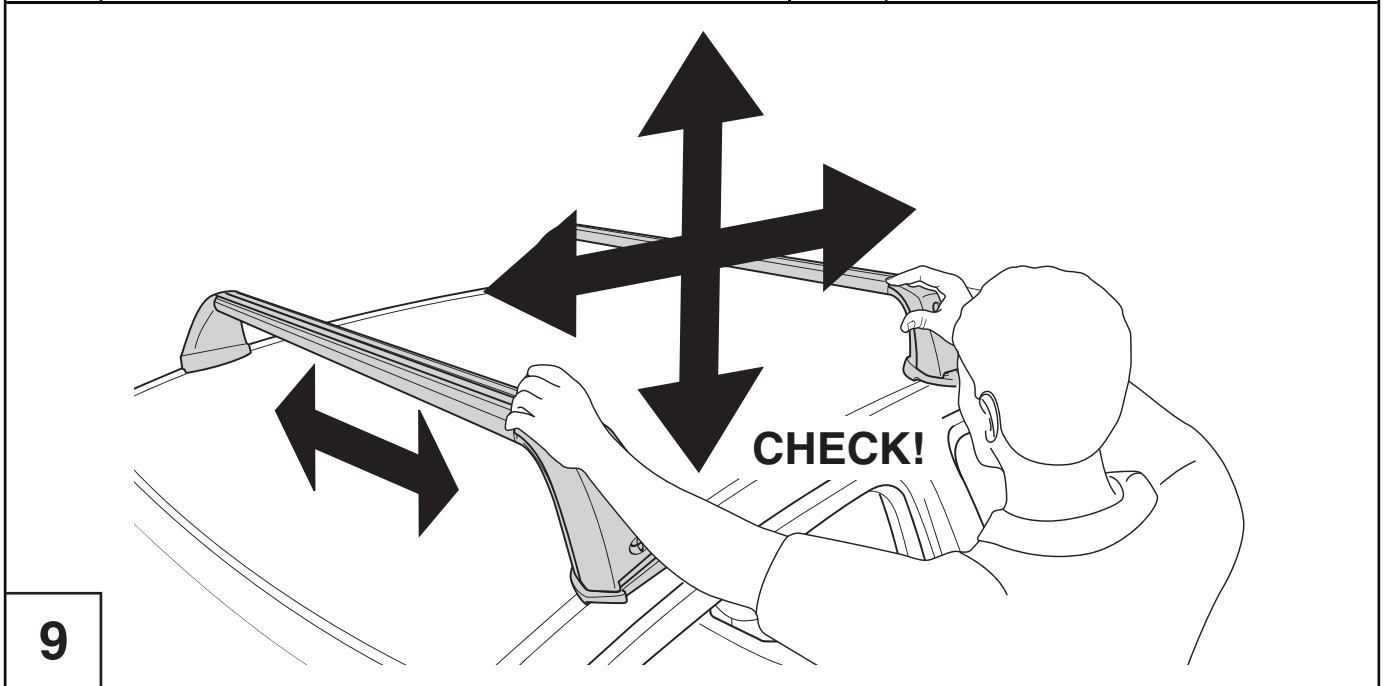

40°C
18°C

CITY CRASH

Complies with ISO norm

ISO 11154-E

2

4x

3

4