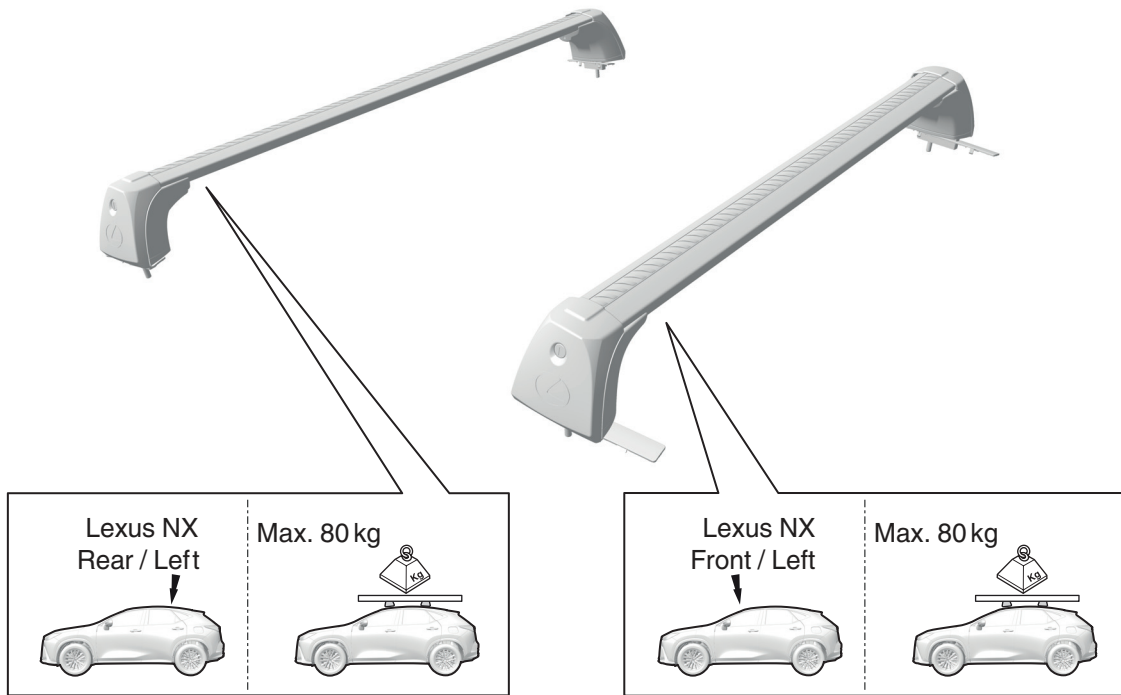

CROSS BARS INSTALLATION INSTRUCTIONS NX

Model year As from 2021/09
Vehicle code *AZ*2**-AW*L**
Part number PW301-78001

Revision Record

Rev. No.	Date	Page	Step	Remarks

PW301-78001

A

1x

B