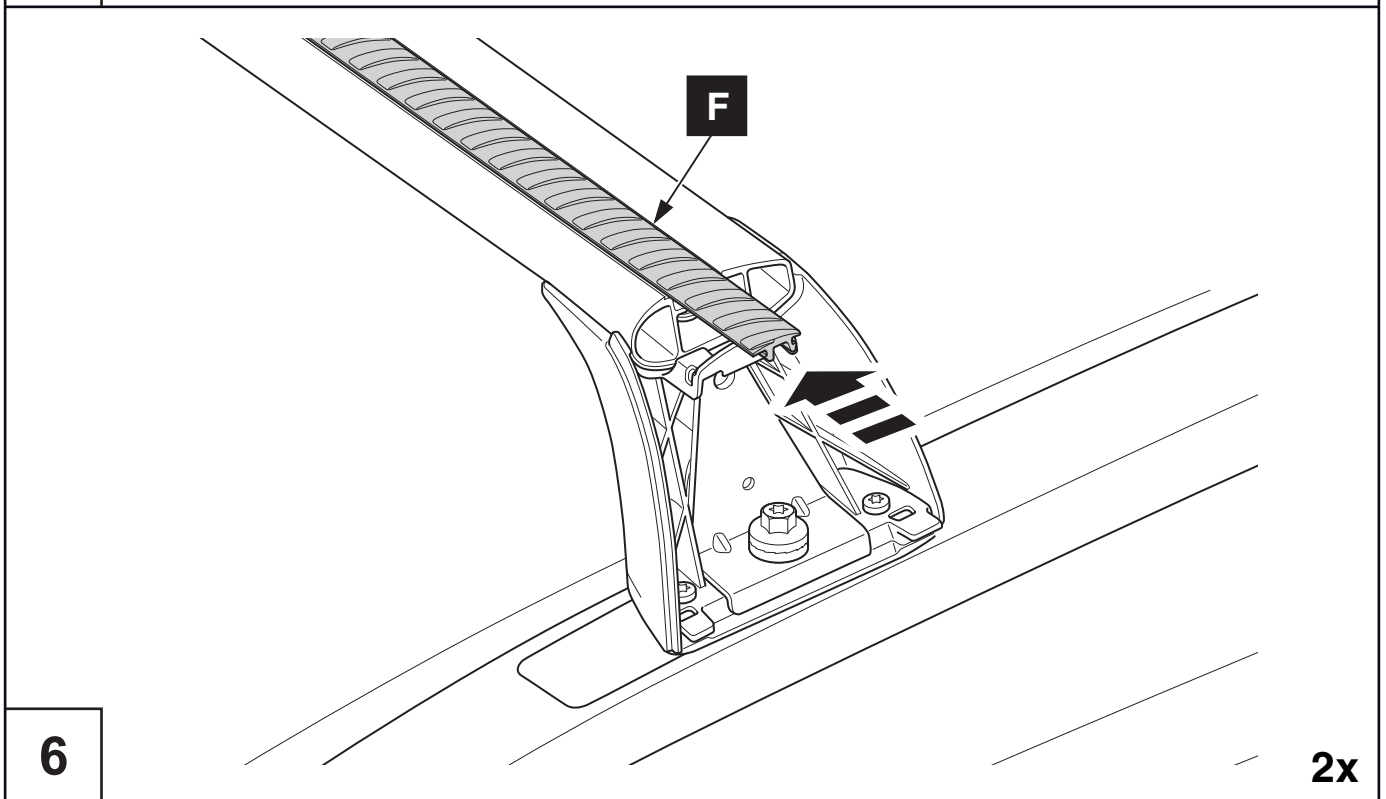

40°C
18°C

CITY CRASH

Complies with ISO norm

ISO 11154-E

2

4x

3

4