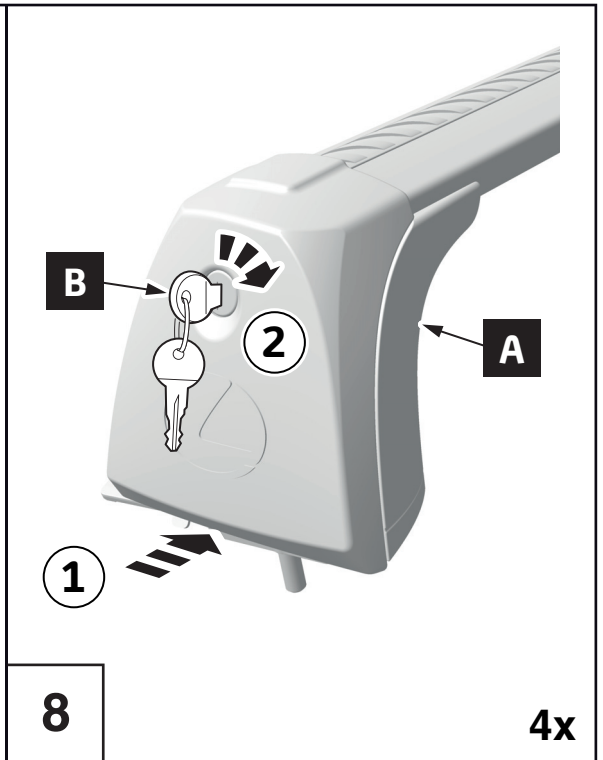

40°C
18°C

CITY CRASH

Complies with ISO norm

ISO 11154-E

2

4x

3

4