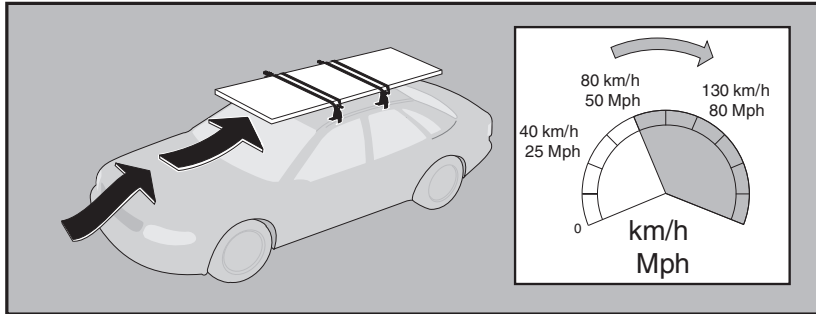

40°C
18°C

CITY CRASH

Complies with ISO norm

ISO 11154-E

2

4x

3

4