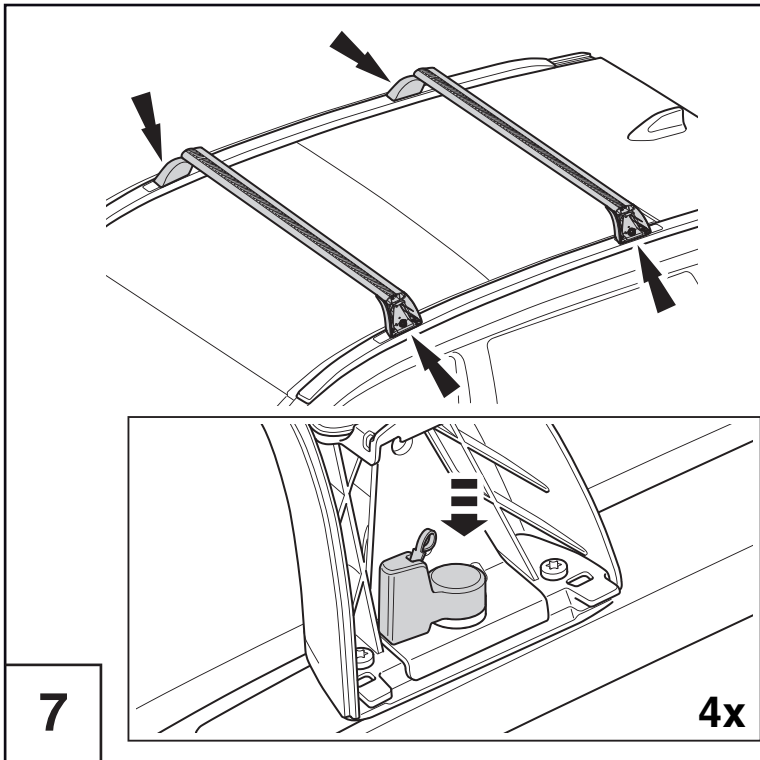

40°C
18°C

CITY CRASH

Complies with ISO norm

ISO 11154-E

2

4x

3

4