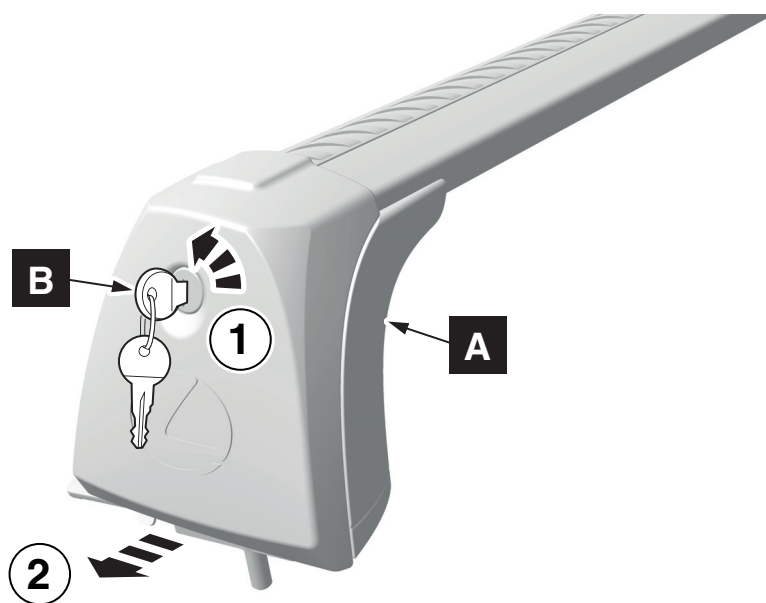

40°C
18°C

CITY CRASH

Complies with ISO norm

ISO 11154-E

2

4x

3

4