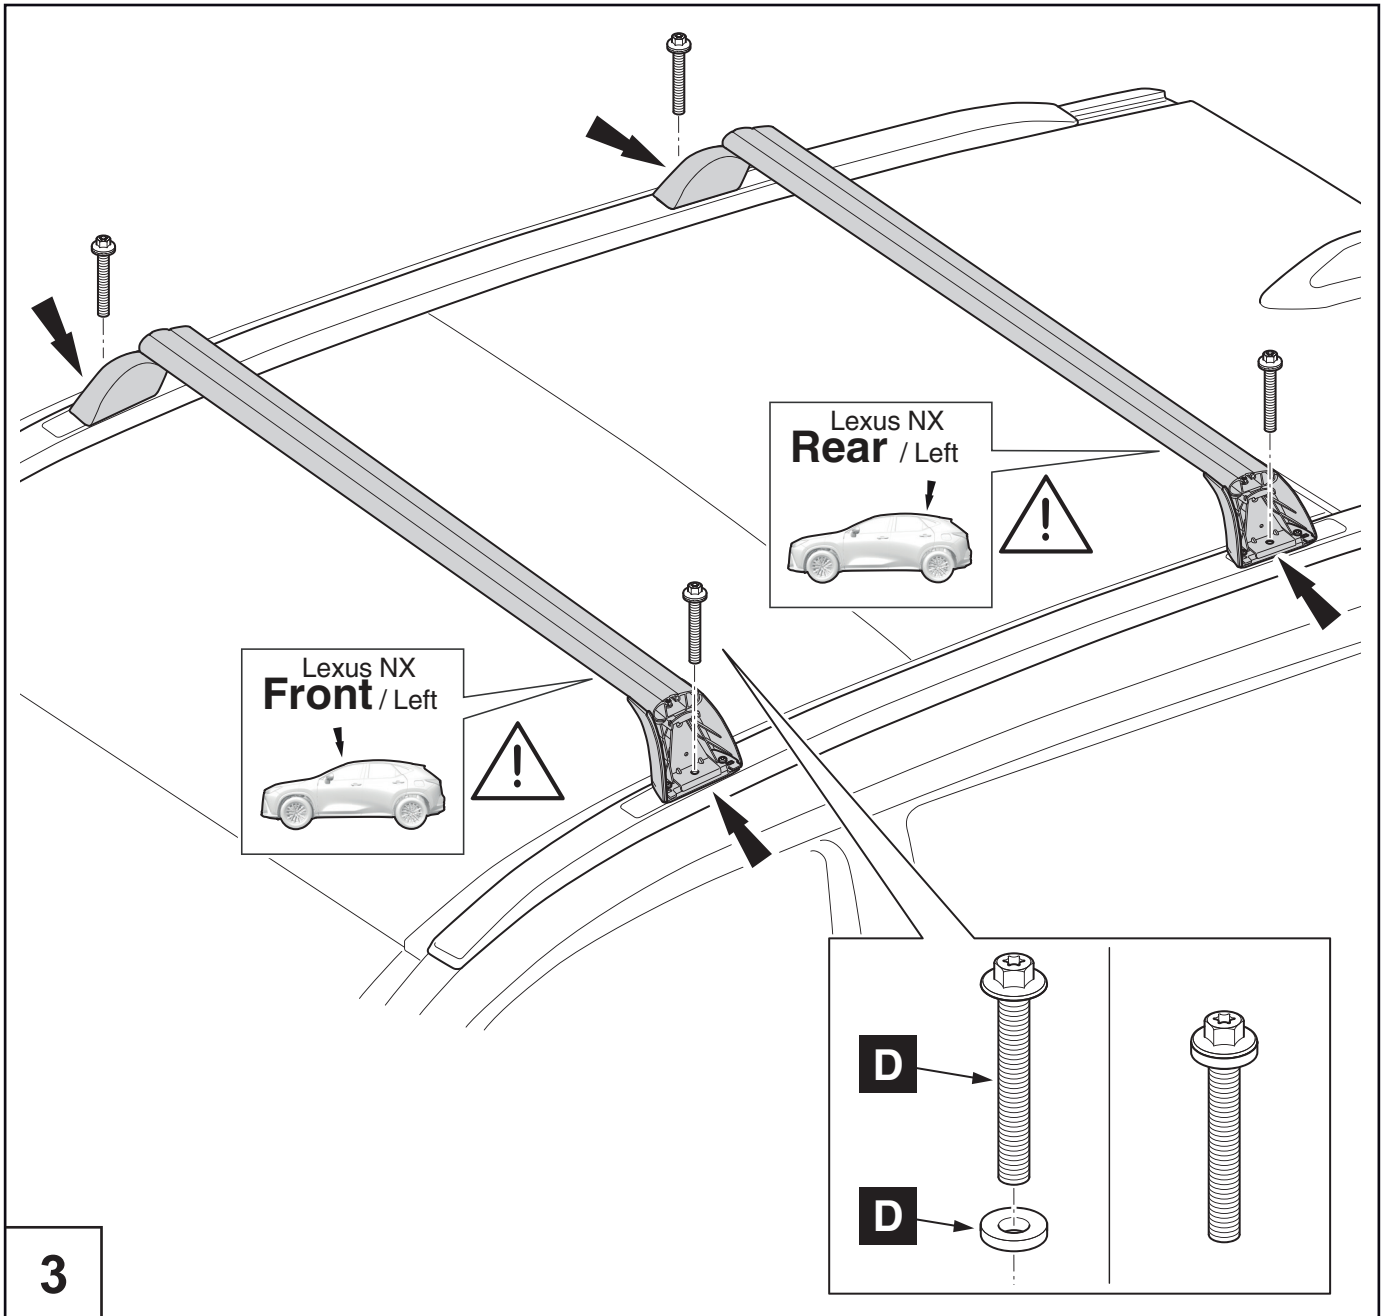

40°C
18°C

CITY CRASH

Complies with ISO norm

ISO 11154-E

2

4x

3

4