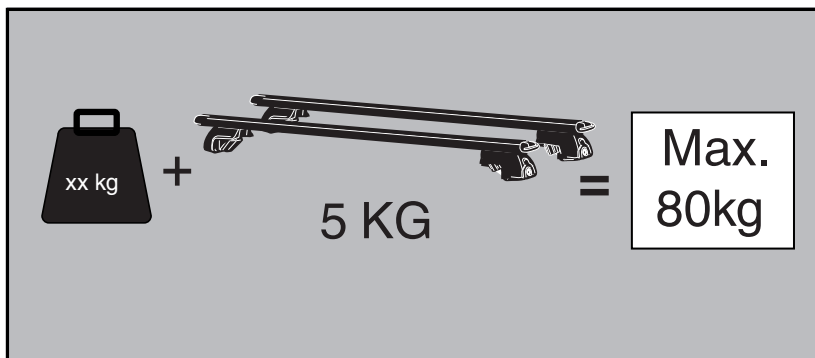

40°C
18°C

CITY CRASH

Complies with ISO norm

ISO 11154-E

2

4x

3

4