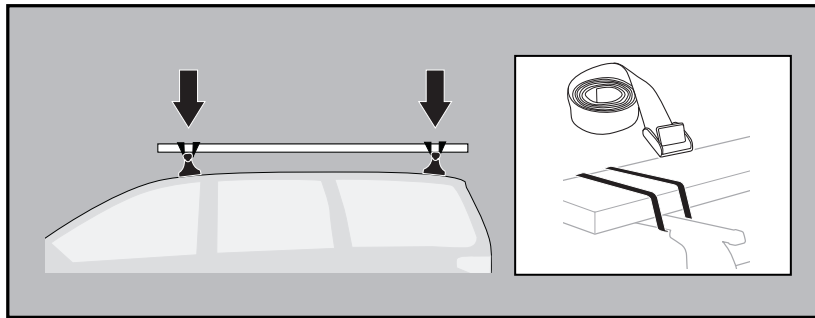

40°C
18°C

CITY CRASH

Complies with ISO norm

ISO 11154-E

2

4x

3

4