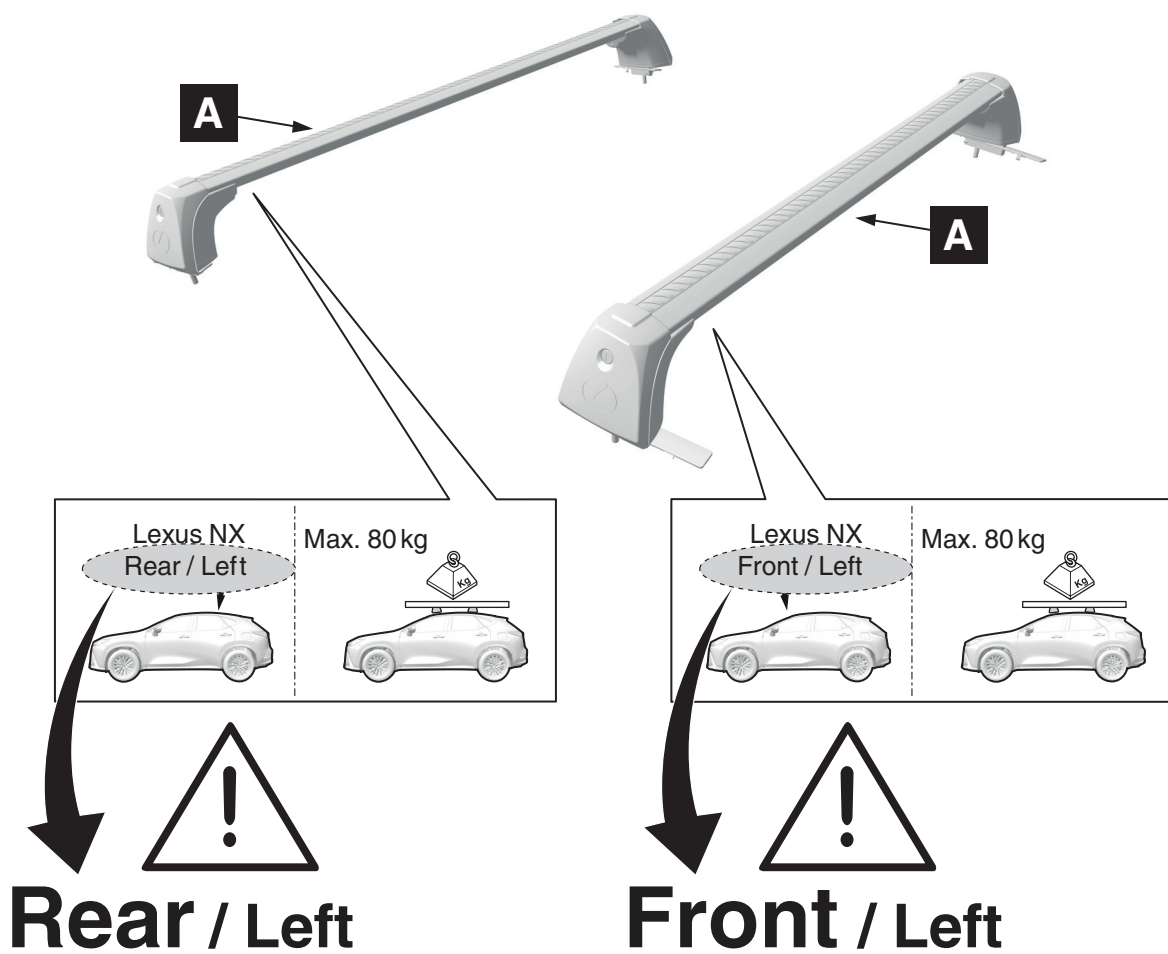

40°C
18°C

CITY CRASH

Complies with ISO norm

ISO 11154-E

2

4x

3

4