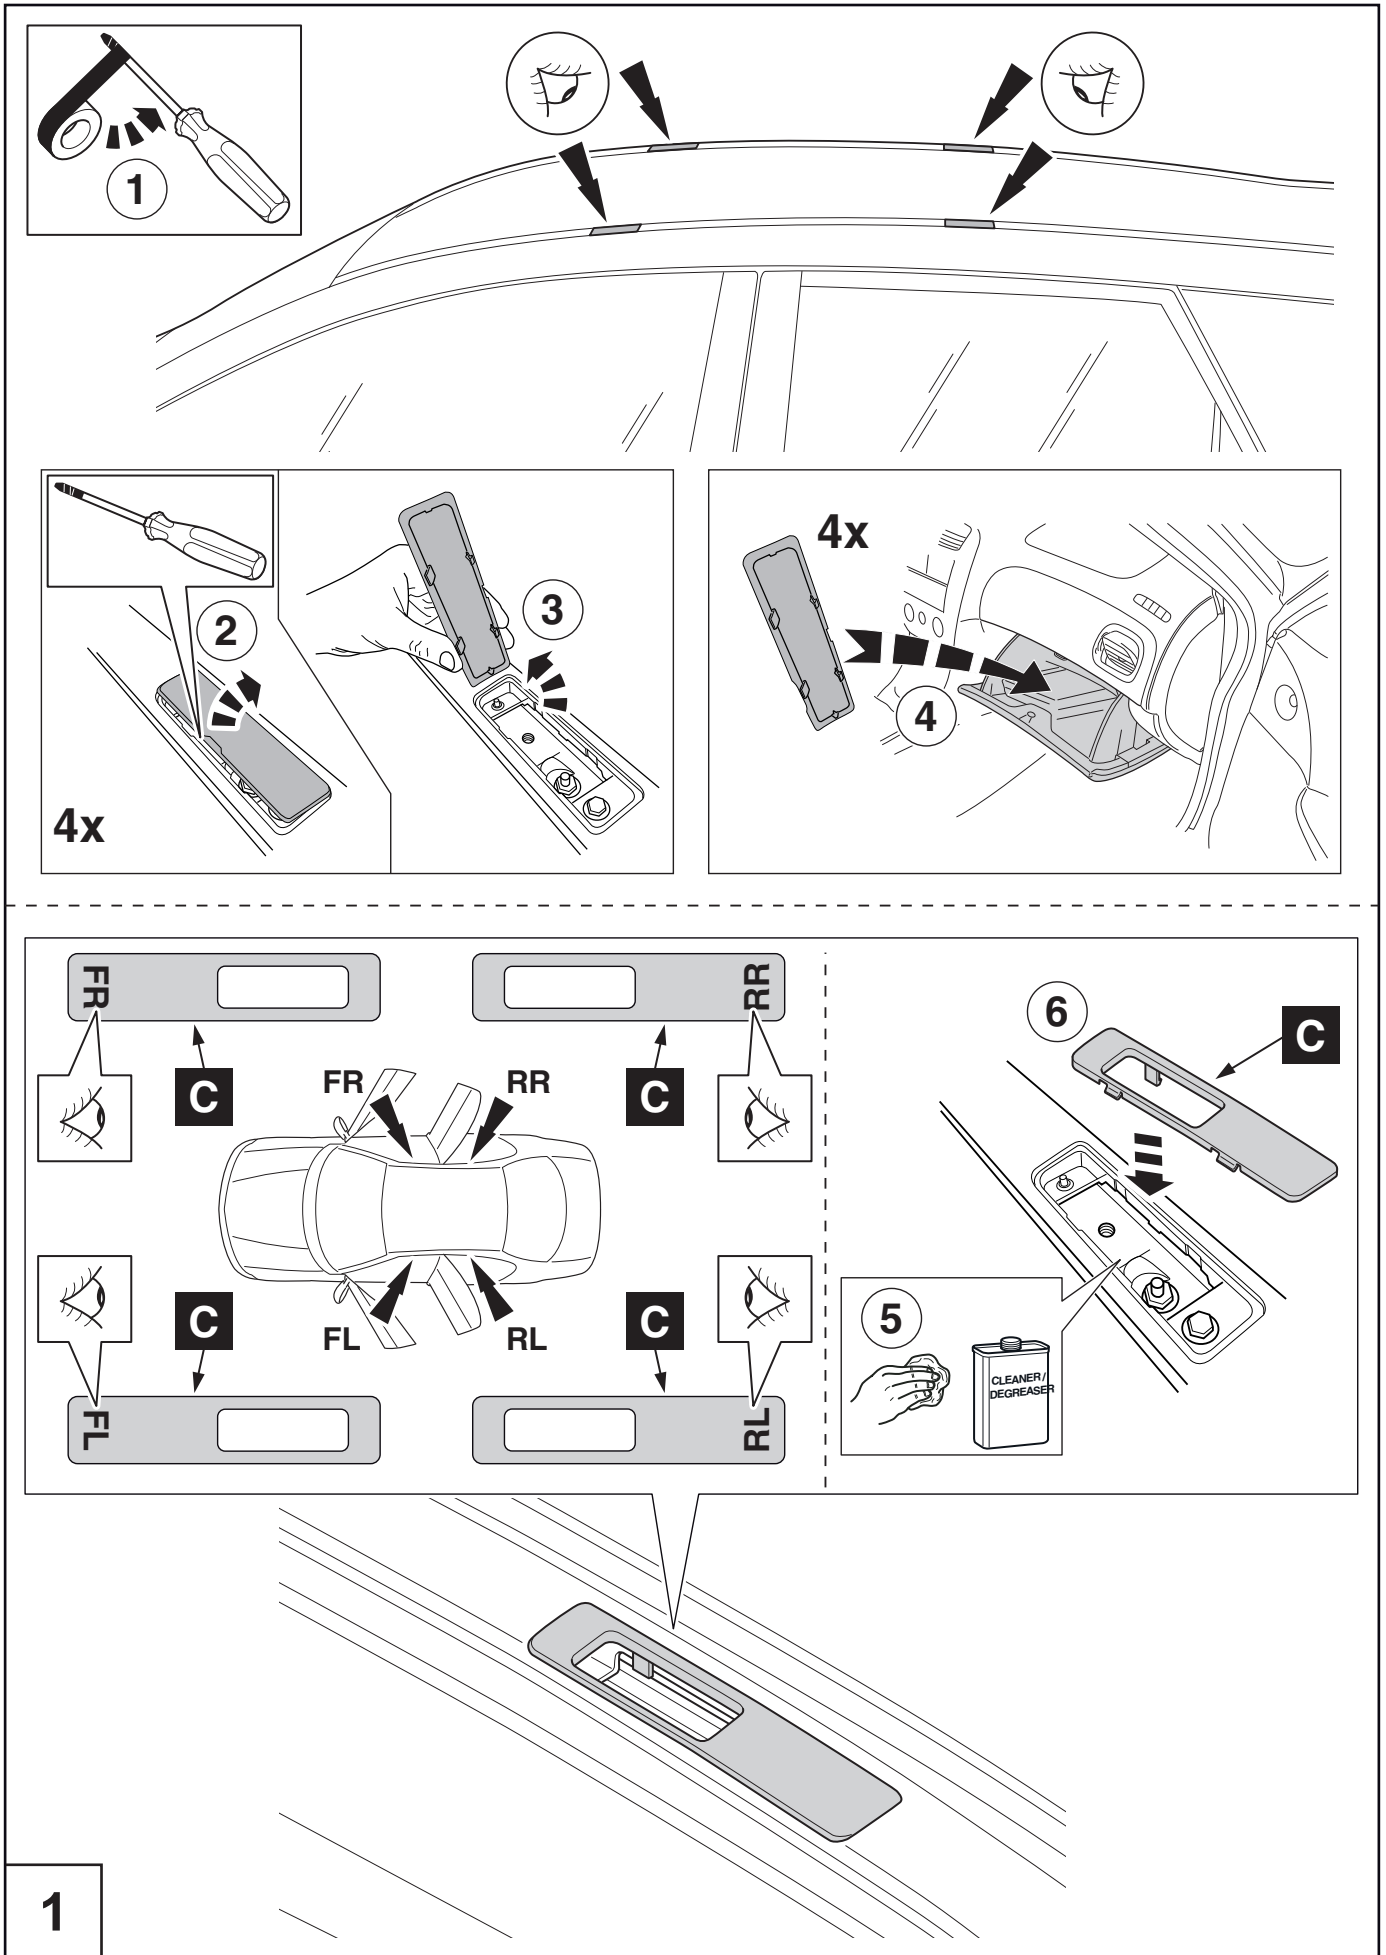

40°C
18°C

CITY CRASH

Complies with ISO norm

ISO 11154-E

2

4x

3

4