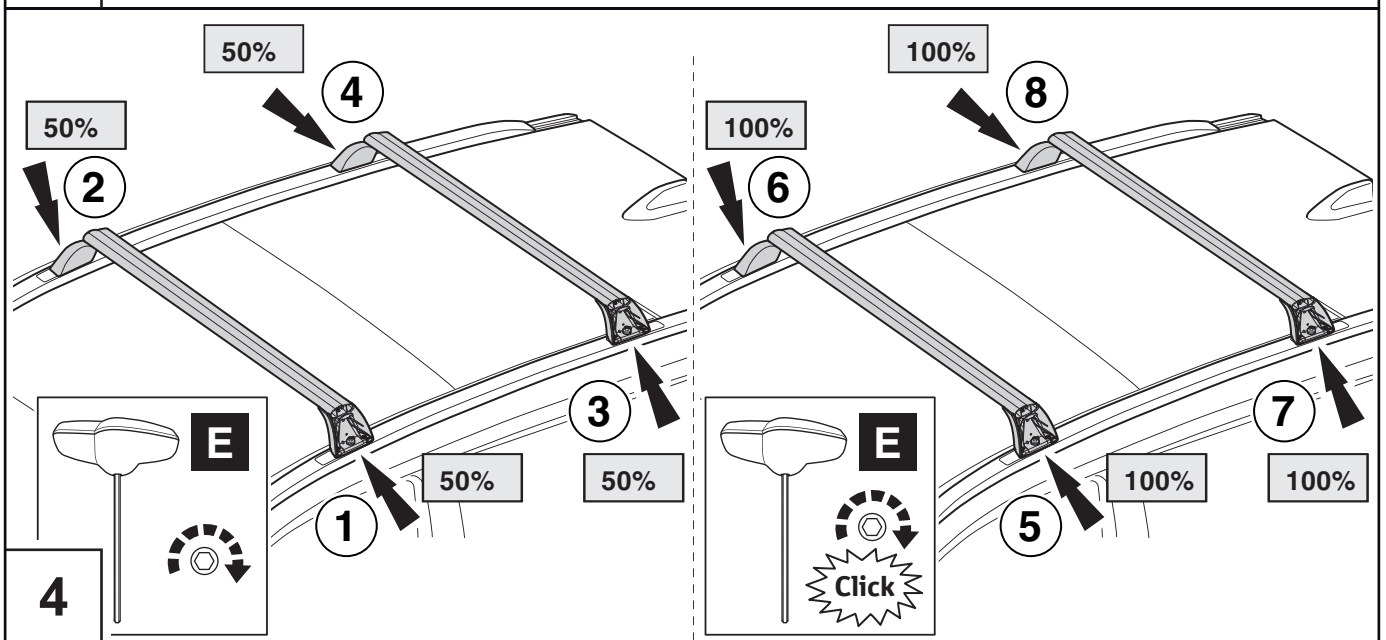

40°C
18°C

CITY CRASH

Complies with ISO norm

ISO 11154-E

2

4x

3

4