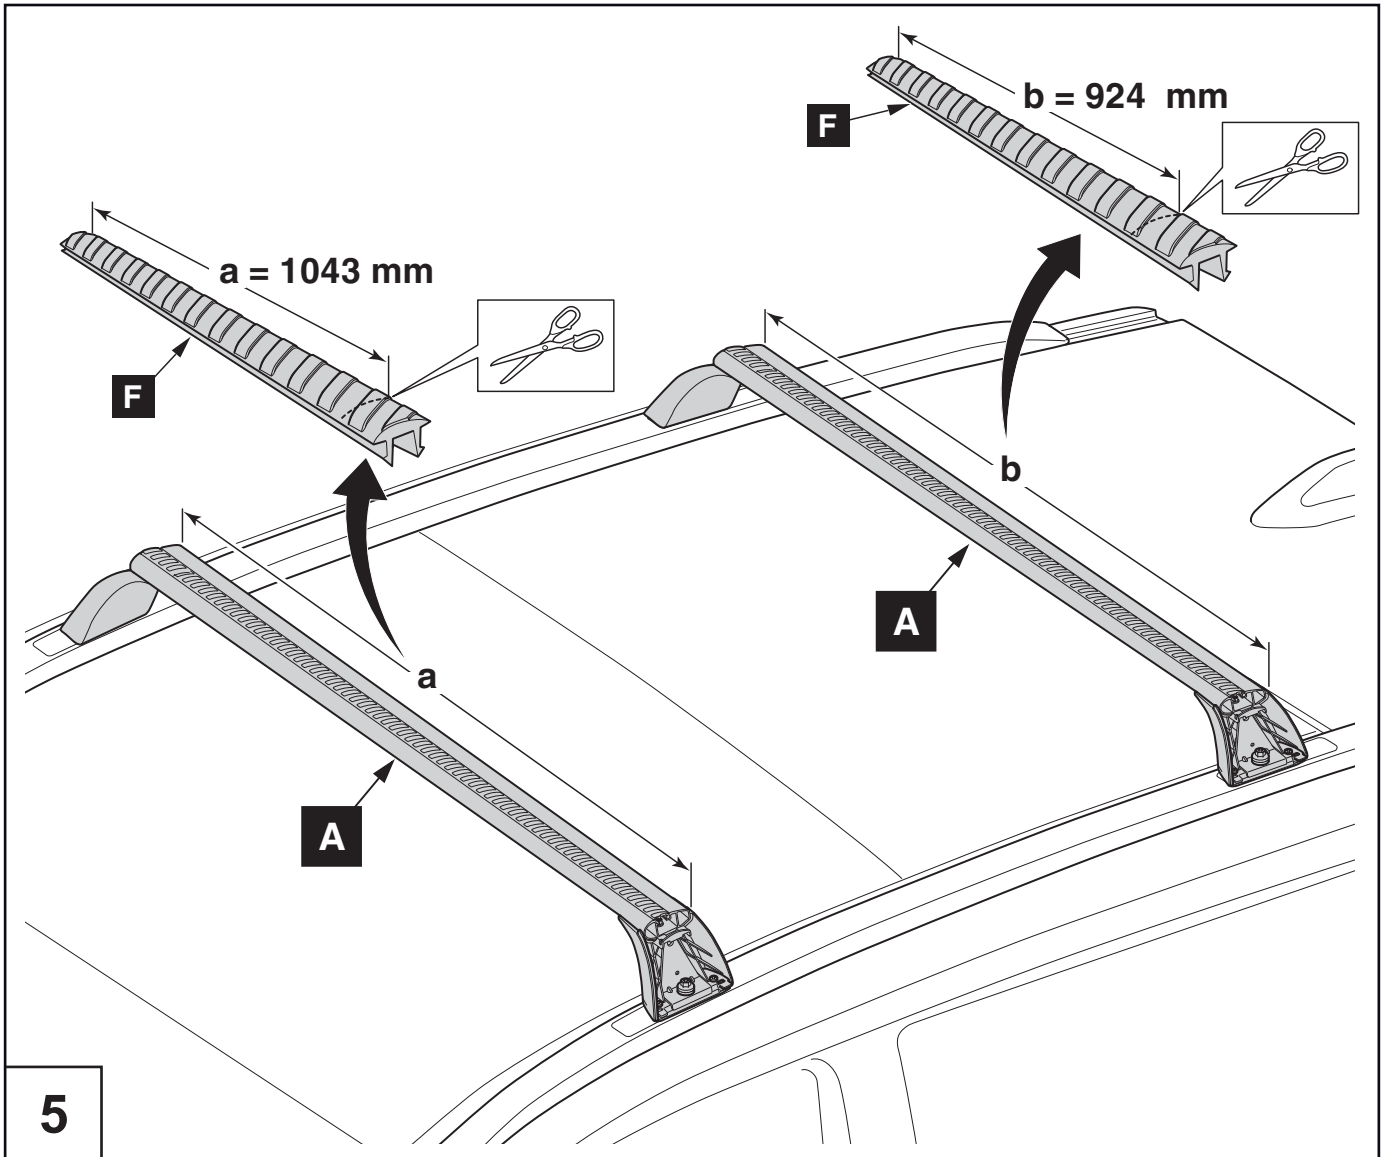

40°C
18°C

CITY CRASH

Complies with ISO norm

ISO 11154-E

2

4x

3

4