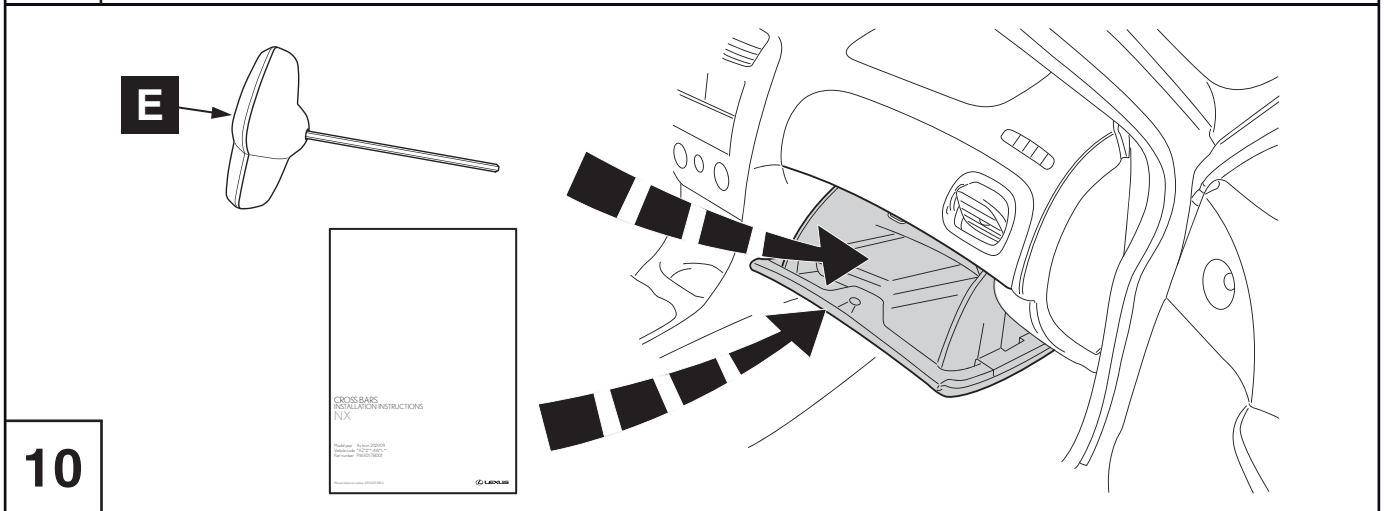

40°C
18°C

CITY CRASH

Complies with ISO norm

ISO 11154-E

2

4x

3

4