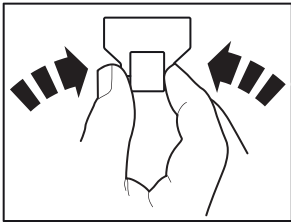

4

5

Fig.1 → Fig.5

RHS

B

=

Fig.1 → Fig.5

LHS

A

6