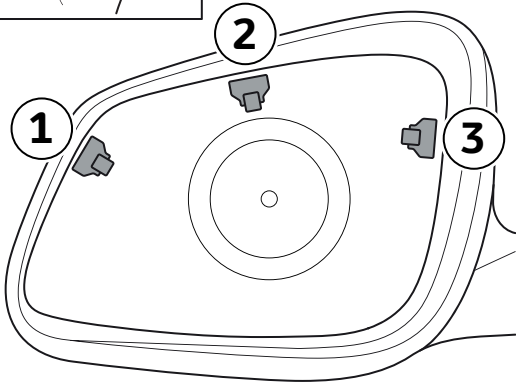

TOYOTA

ALWAYS A
BETTER WAY

Toyota GR Supra

Mirror Cover

Installation instructions

Model year:	2019/03	
Vehicle code:	DB***-Z**W	
Part number:	08403-140*0	Mirror Cover

Manual reference number: AIM 004 381 - 0

1

2

3

4

5

Fig.1 → Fig.5

RHS

B