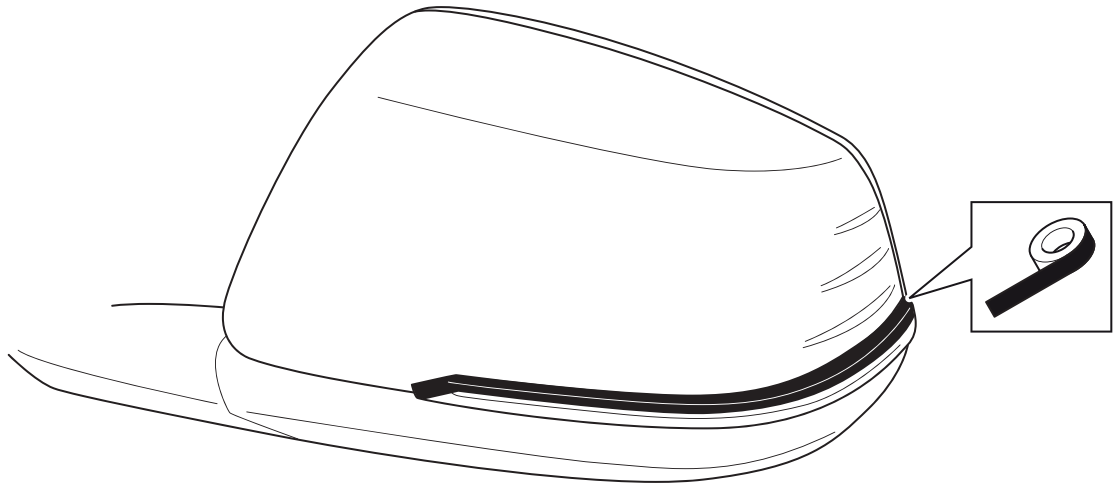

TOYOTA

ALWAYS A
BETTER WAY

Toyota GR Supra

Mirror Cover

Installation instructions

Model year:	2019/03	
Vehicle code:	DB***-Z**W	
Part number:	08403-140*0	Mirror Cover

Manual reference number: AIM 004 381 - 0