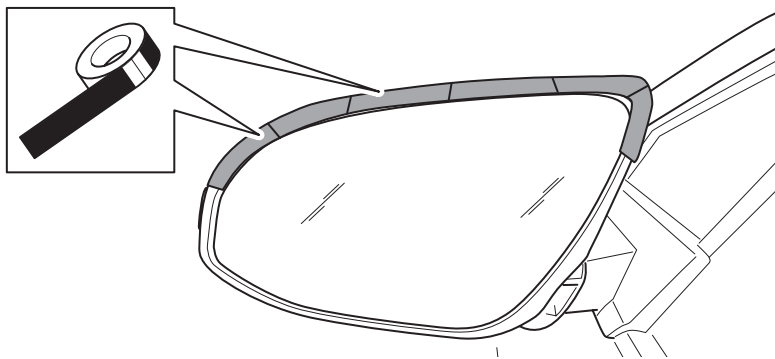

Revision record

Rev. No.	Date	Page	Picture	Update	New	Deleted steps

PW403-02100-**

1