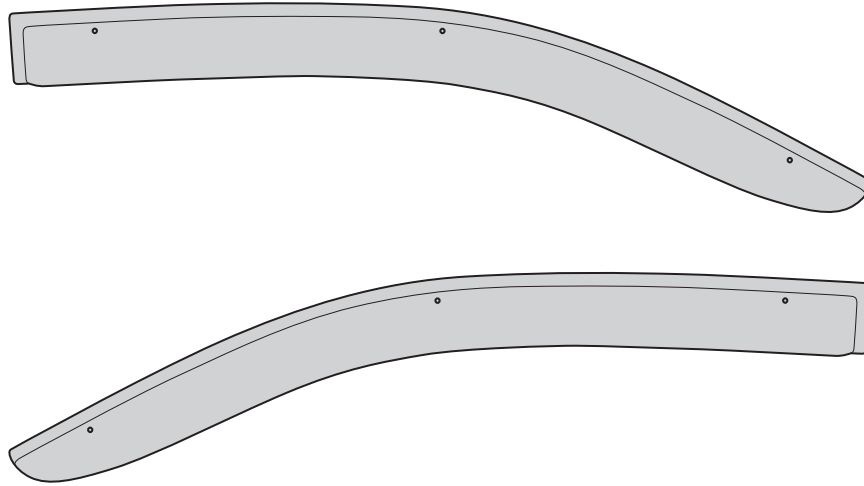

Revision Record

Rev. No.	Date	Page	Picture	Update	New	Deleted steps

PZ4L1-H0530-00

A

1x

B

6x

C

6x

D

6x

PZ415-00000-00

**3M adhesion promoter
4298 UV**

E

1x

3M 751

**CLEANER
DEGREASER**