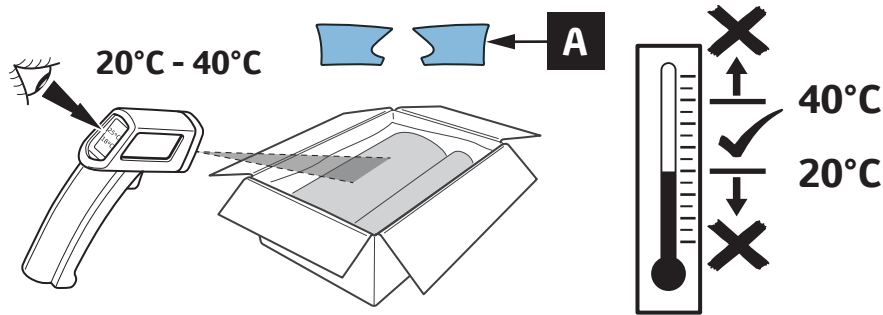

Revision record

Rev. No.	Date	Page	Step	Remarks

PW178-02017

LHS=RHS

3M Gold squeegee + Low friction sleeve
NOT INCLUDED

INFO

Material Safety Data Sheet

Technical Data Sheet

LHS=RHS

<p>1</p>	<p>< 20°C → 2</p> <p>20°C - 40°C → 3</p>	<p>2</p>
<p>3</p>	<p>20°C - 40°C → 3</p>	<p>INFO</p>

2

<p>1</p>	<p>< 20°C → 2</p> <p>20°C - 40°C → 3</p>	<p>2</p>
<p>3</p>	<p>20°C - 40°C → 3</p>	<p>INFO</p>