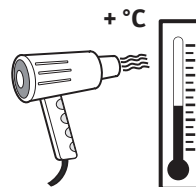

Revision record

Rev. No.	Date	Page	Step	Remarks

PW178-02017

LHS=RHS

3M Gold squeegee + Low friction sleeve
NOT INCLUDED

INFO

Material Safety Data Sheet

Technical Data Sheet

LHS=RHS

<p>1</p>	<p>< 20°C → 2</p> <p>20°C - 40°C → 3</p>	<p>2</p>
<p>3</p>	<p>20°C - 40°C → 3</p>	<p>INFO</p>

2

<p>1</p>	<p>< 20°C → 2</p> <p>20°C - 40°C → 3</p>	<p>2</p>
<p>3</p>	<p>20°C - 40°C → 3</p>	<p>INFO</p>