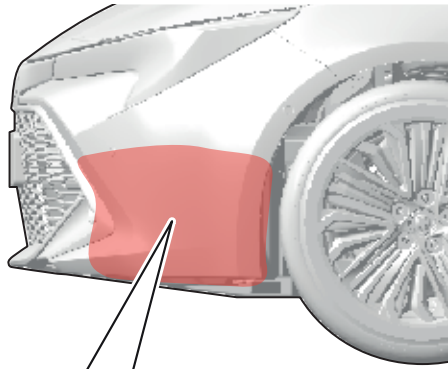

Revision record

Rev. No.	Date	Page	Step	Remarks

PW178-02017

LHS=RHS

3M Gold squeegee + Low friction sleeve
NOT INCLUDED

INFO

Material Safety Data Sheet

Technical Data Sheet

LHS=RHS

<p>1</p>	<p>< 20°C → 2</p> <p>20°C - 40°C → 3</p>	<p>2</p>
<p>3</p>	<p>20°C - 40°C → 3</p>	<p>INFO</p>

2

<p>1</p>	<p>< 20°C → 2</p> <p>20°C - 40°C → 3</p>	<p>2</p>
<p>3</p>	<p>20°C - 40°C → 3</p>	<p>INFO</p>