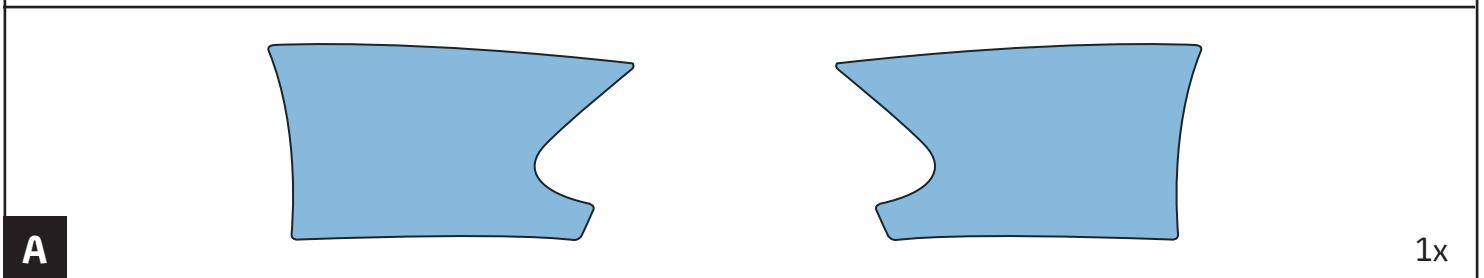

Revision record

Rev. No.	Date	Page	Step	Remarks

PW178-02017

LHS=RHS

3M Gold squeegee + Low friction sleeve
NOT INCLUDED

INFO

Material Safety Data Sheet

Technical Data Sheet