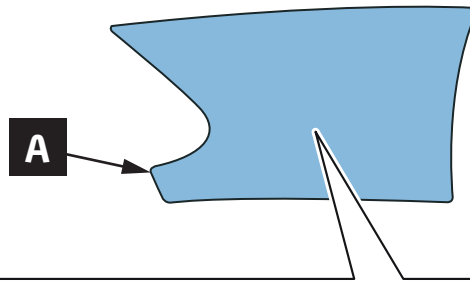

Revision record

Rev. No.	Date	Page	Step	Remarks

PW178-02017

LHS=RHS

3M Gold squeegee + Low friction sleeve
NOT INCLUDED

INFO

Material Safety Data Sheet

Technical Data Sheet

LHS=RHS

<p>1</p>	<p>< 20°C → 2</p> <p>20°C - 40°C → 3</p>	<p>2</p>
<p>3</p>	<p>20°C - 40°C → 3</p>	<p>INFO</p>

2

<p>1</p>	<p>< 20°C → 2</p> <p>20°C - 40°C → 3</p>	<p>2</p>
<p>3</p>	<p>20°C - 40°C → 3</p>	<p>INFO</p>