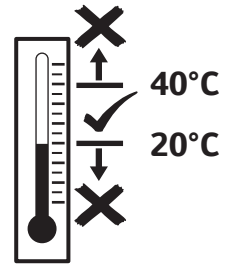

Revision record

Rev. No.	Date	Page	Step	Remarks

PW178-02017

LHS=RHS

3M Gold squeegee + Low friction sleeve
NOT INCLUDED

INFO

Material Safety Data Sheet

Technical Data Sheet

LHS=RHS

<p>1</p>	<p>< 20°C → 2</p> <p>20°C - 40°C → 3</p>	<p>2</p>
<p>3</p>	<p>20°C - 40°C → 3</p>	<p>INFO</p>

2

<p>1</p>	<p>< 20°C → 2</p> <p>20°C - 40°C → 3</p>	<p>2</p>
<p>3</p>	<p>20°C - 40°C → 3</p>	<p>INFO</p>