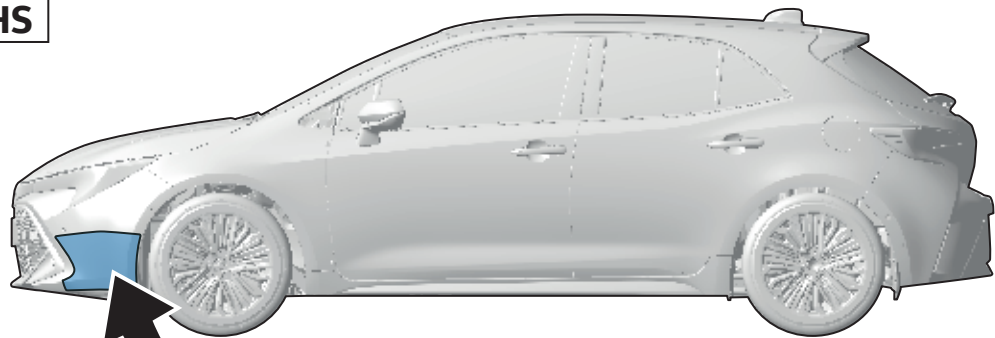

TOYOTA

ALWAYS A
BETTER WAY

Corolla

Front Bumper Protection Film

Installation Instructions

Model year:	As from 2019/05
Vehicle code:	NRE210*-D***ZW ZWE211*-DHX*BW MZEH12*-DHX*BW
Part number:	PW178-02017

Manual reference number: AIM 006 062-0

Revision record

Rev. No.	Date	Page	Step	Remarks

PW178-02017

LHS=RHS

3M Gold squeegee + Low friction sleeve
NOT INCLUDED

INFO

Material Safety Data Sheet

Technical Data Sheet