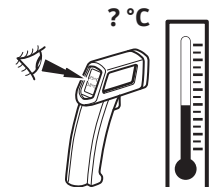

Revision record

Rev. No.	Date	Page	Step	Remarks

PW178-02017

LHS=RHS

3M Gold squeegee + Low friction sleeve
NOT INCLUDED

INFO

Material Safety Data Sheet

Technical Data Sheet