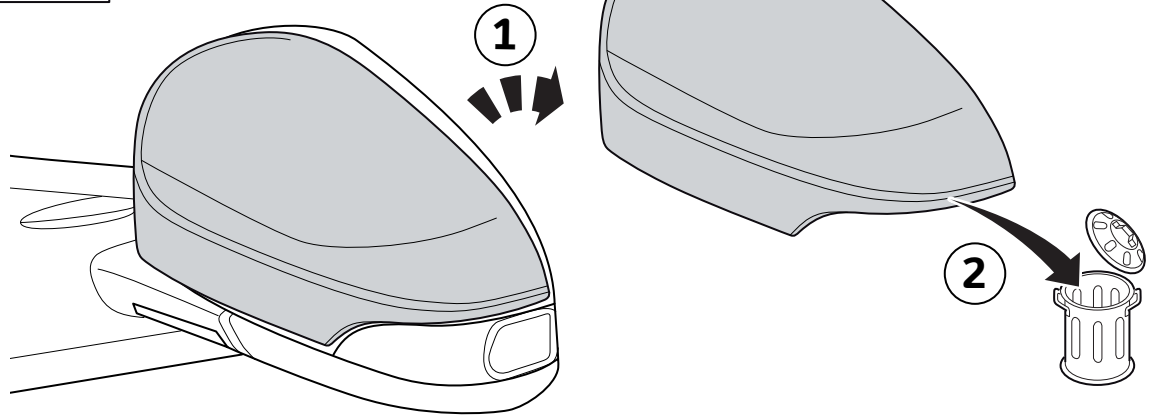

TOYOTA

ALWAYS A
BETTER WAY

Yaris

Mirror Cover

Installation instructions

Model year: 2017/03

Vehicle code: **P13**-C****W

Part number: PW403-0D100-** Mirror Cover Painted

Manual reference number: AIM 004 024 - 0

1

2

Fig.1 → Fig.2

RHS

B

Fig.1 → Fig.2

LHS