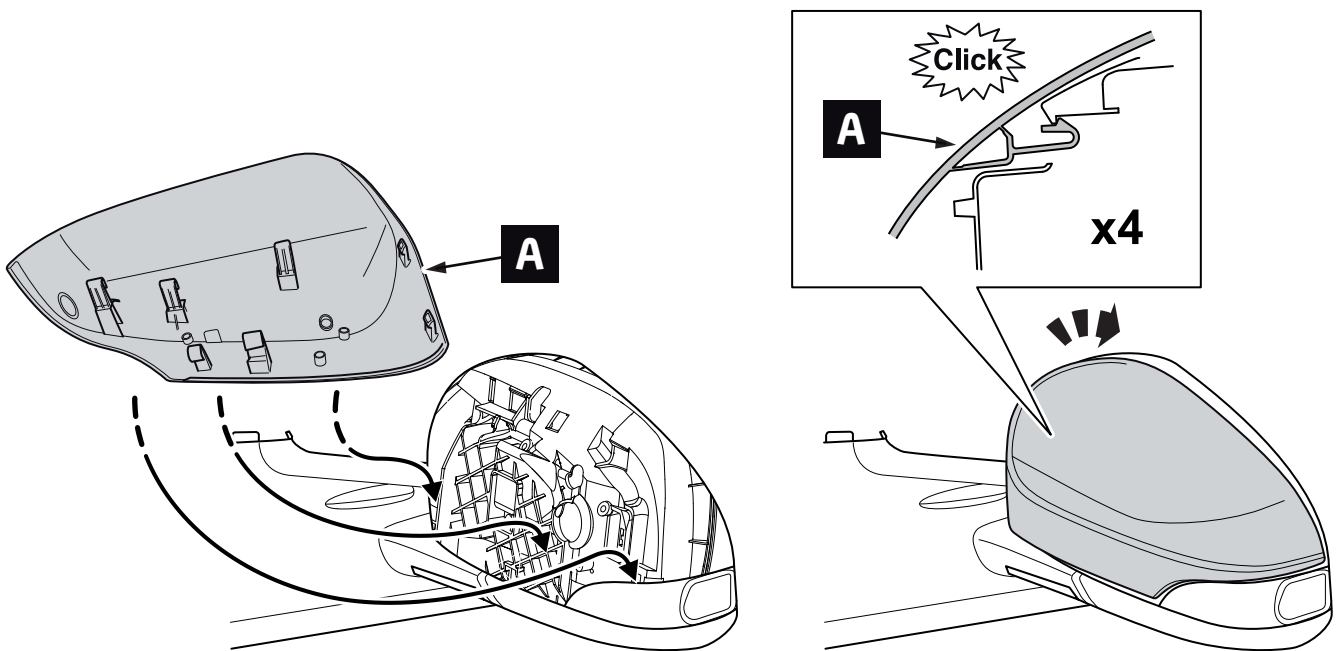

TOYOTA

ALWAYS A
BETTER WAY

Yaris

Mirror Cover

Installation instructions

Model year: 2017/03

Vehicle code: **P13**-C****W

Part number: PW403-0D100-** Mirror Cover Painted

Manual reference number: AIM 004 024 - 0

1

2

Fig.1 → Fig.2

RHS

B

Fig.1 → Fig.2

LHS