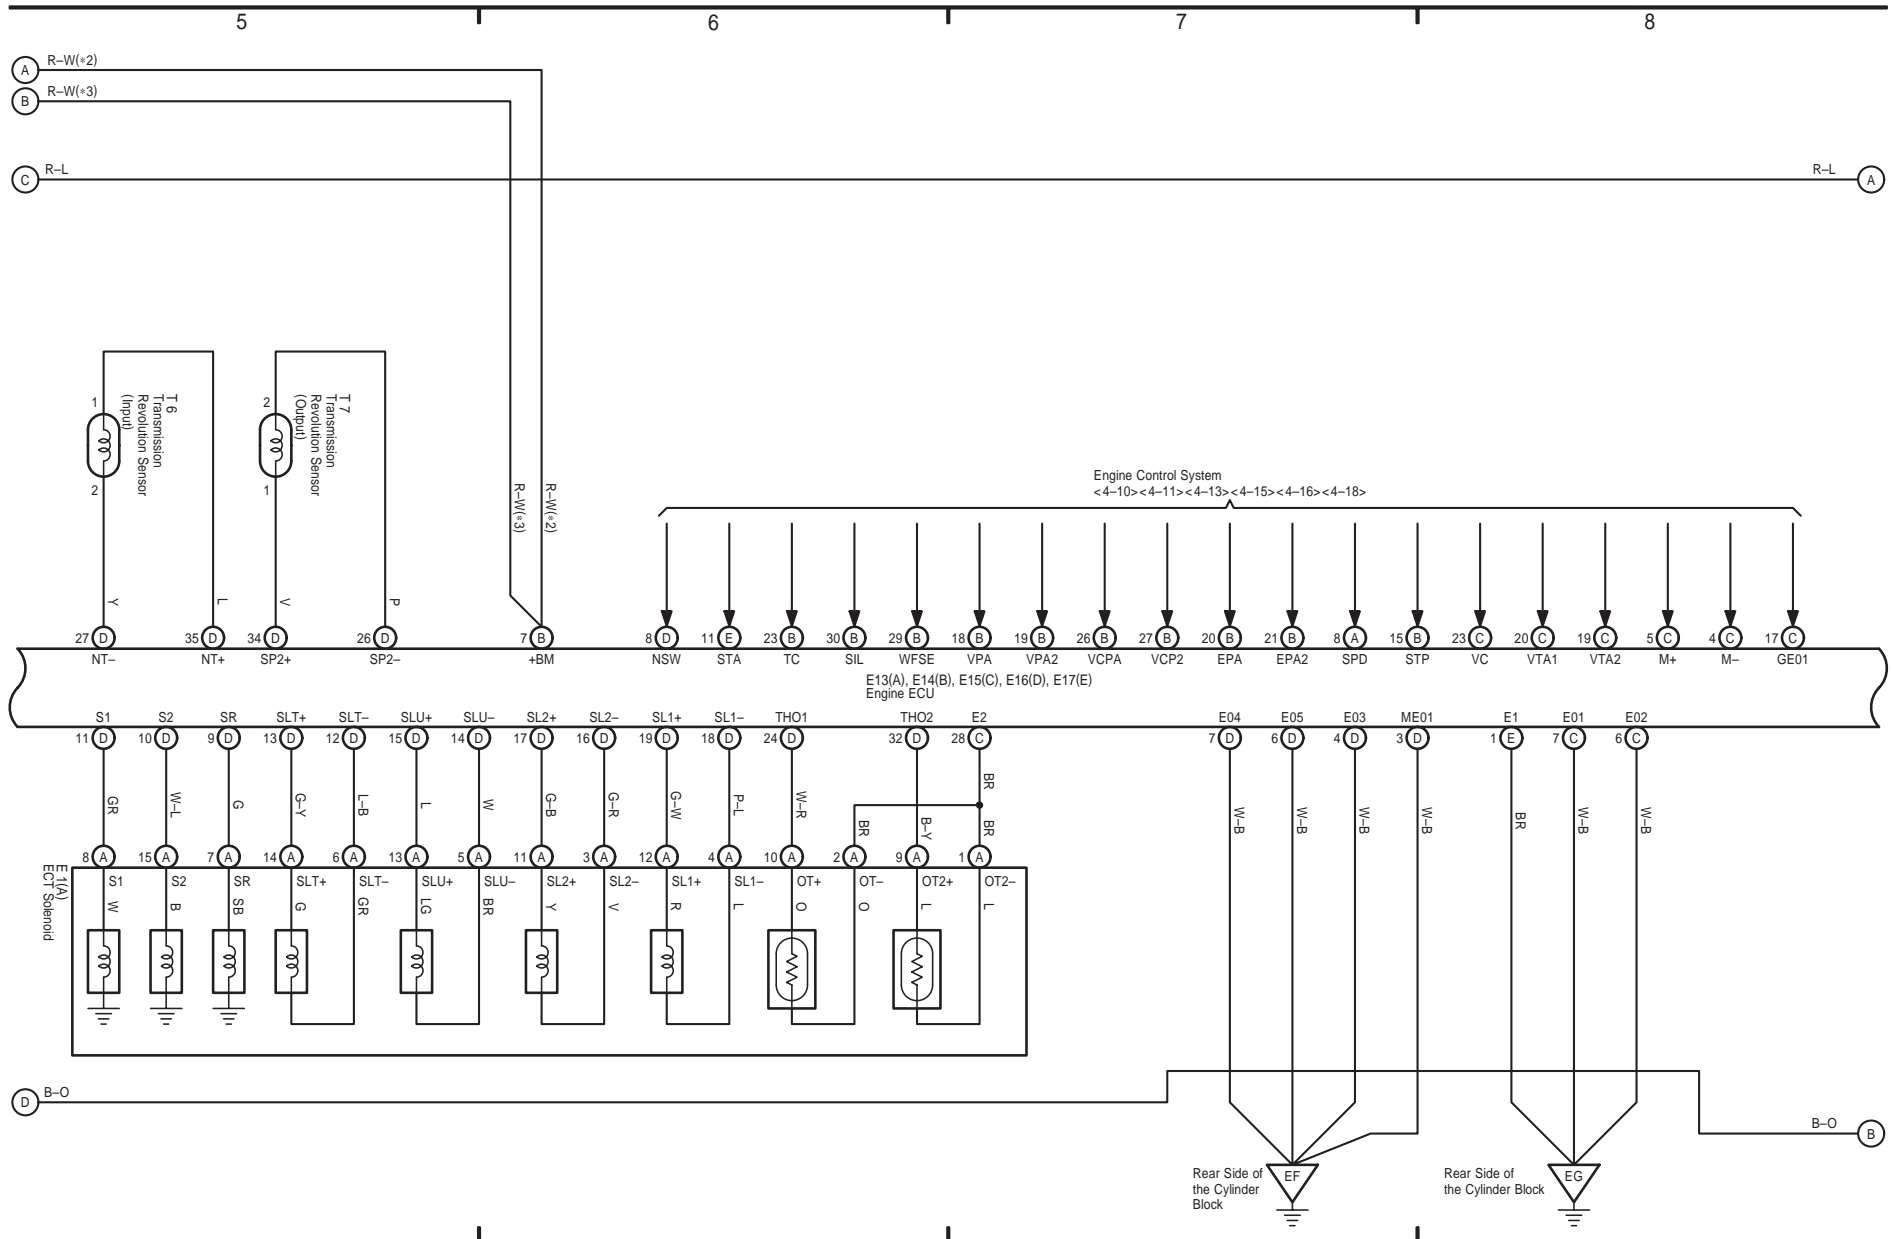

ECT and A/T Indicator (1GR-FE)

* 2 : Before Aug. 2008 Production
 * 3 : From Aug. 2008 Production

HILUX (EM1815E)

11 HILUX (Cont' d)

ECT and A/T Indicator (1GR-FE)

- * 1 : w/ A/T Indicator Light
- * 2 : Before Aug. 2008 Production
- * 3 : From Aug. 2008 Production
- * 4 : Before Aug. 2010 Production

- * 5 : From Aug. 2010 Production
- * 6 : Before Jun. 2011 Production
- * 7 : From Jun. 2011 Production
- * 8 : Before Aug. 2012 Production
- * 9 : From Aug. 2012 Production

HILUX (EM1815E)

M OVERALL ELECTRICAL WIRING DIAGRAM