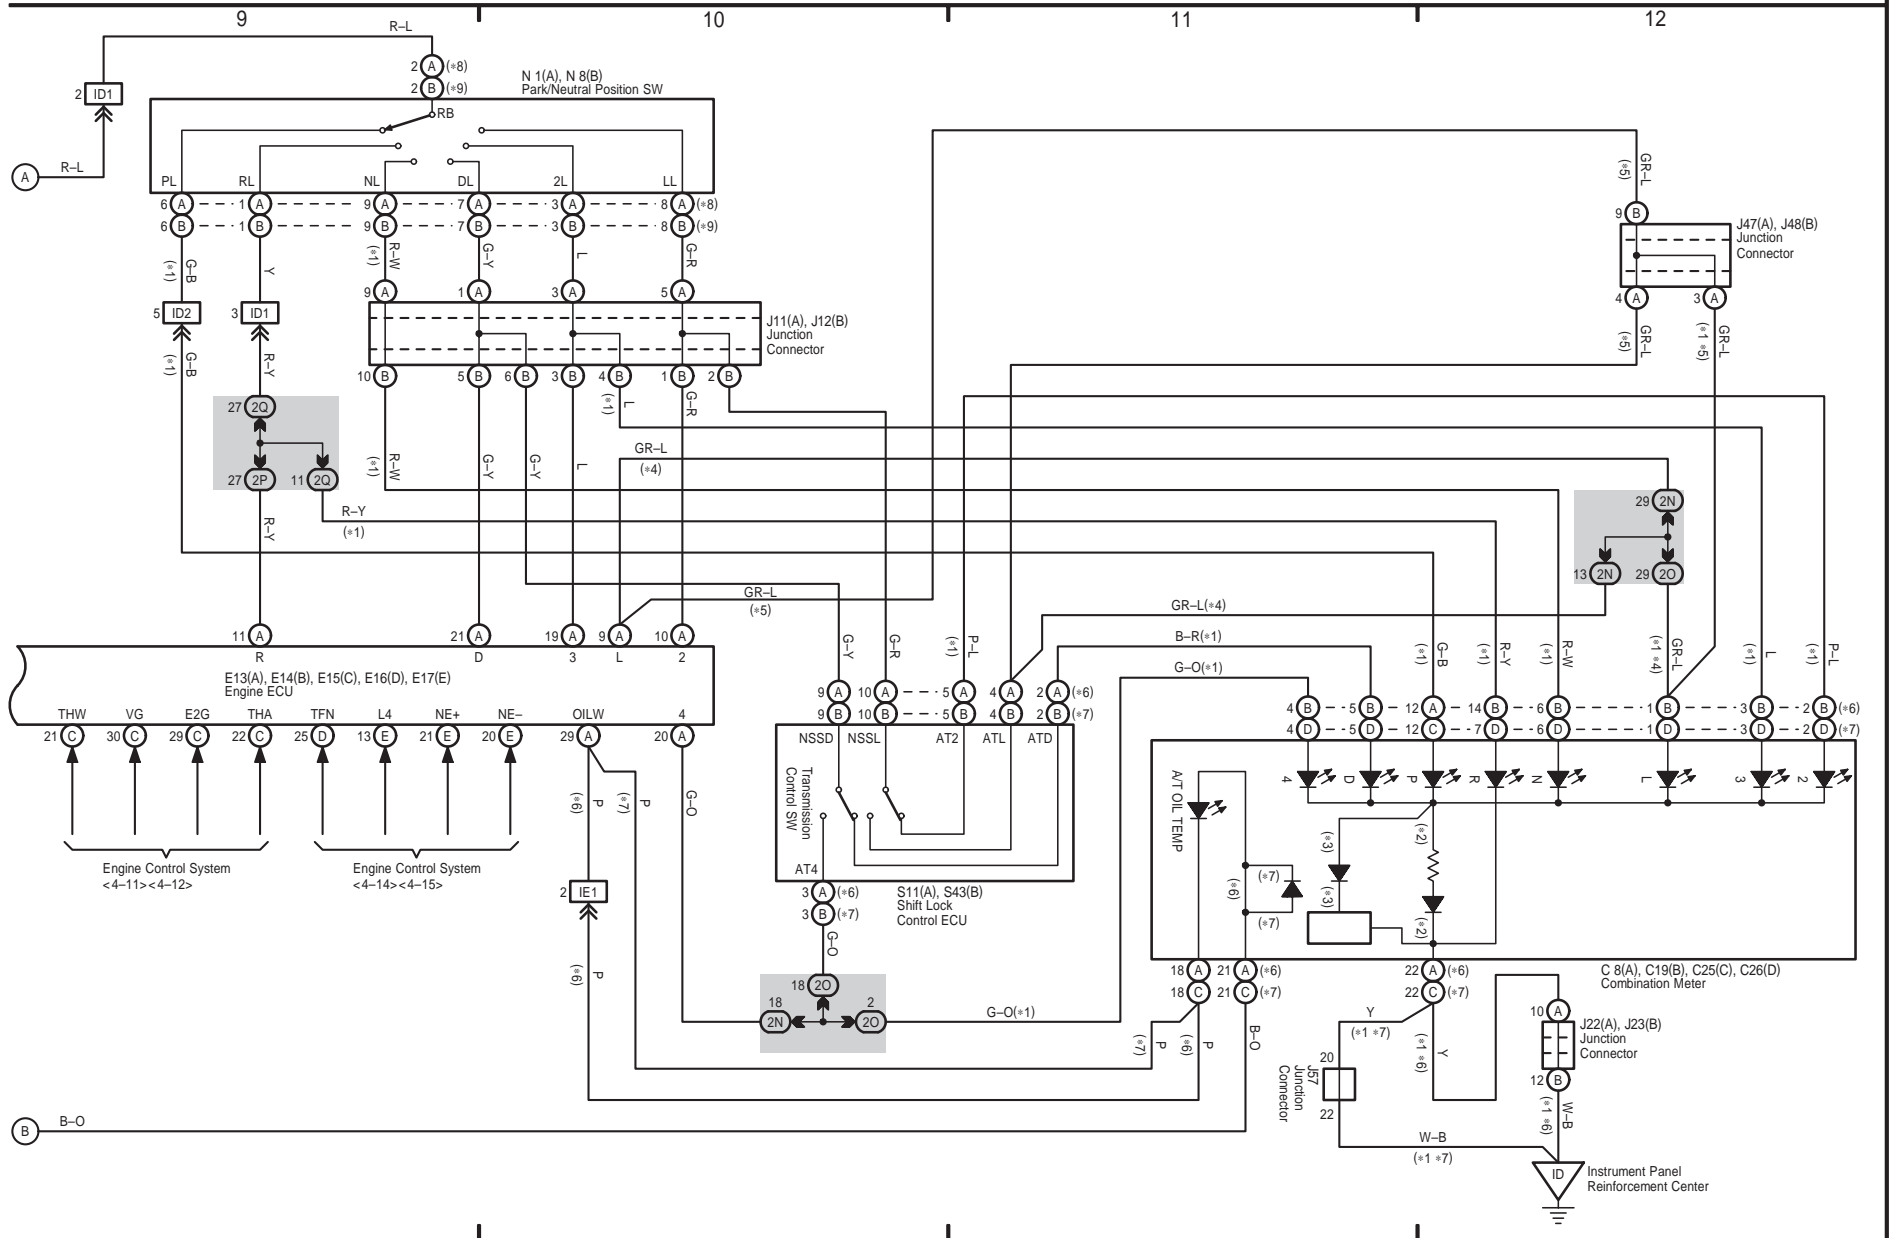

ECT and A/T Indicator (1GR-FE)

* 2 : Before Aug. 2008 Production
 * 3 : From Aug. 2008 Production

HILUX (EM1815E)

11 HILUX (Cont' d)

ECT and A/T Indicator (1GR-FE)

- * 1 : w/ A/T Indicator Light
- * 2 : Before Aug. 2008 Production
- * 3 : From Aug. 2008 Production
- * 4 : Before Aug. 2010 Production

- * 5 : From Aug. 2010 Production
- * 6 : Before Jun. 2011 Production
- * 7 : From Jun. 2011 Production
- * 8 : Before Aug. 2012 Production
- * 9 : From Aug. 2012 Production

HILUX (EM1815E)

M OVERALL ELECTRICAL WIRING DIAGRAM