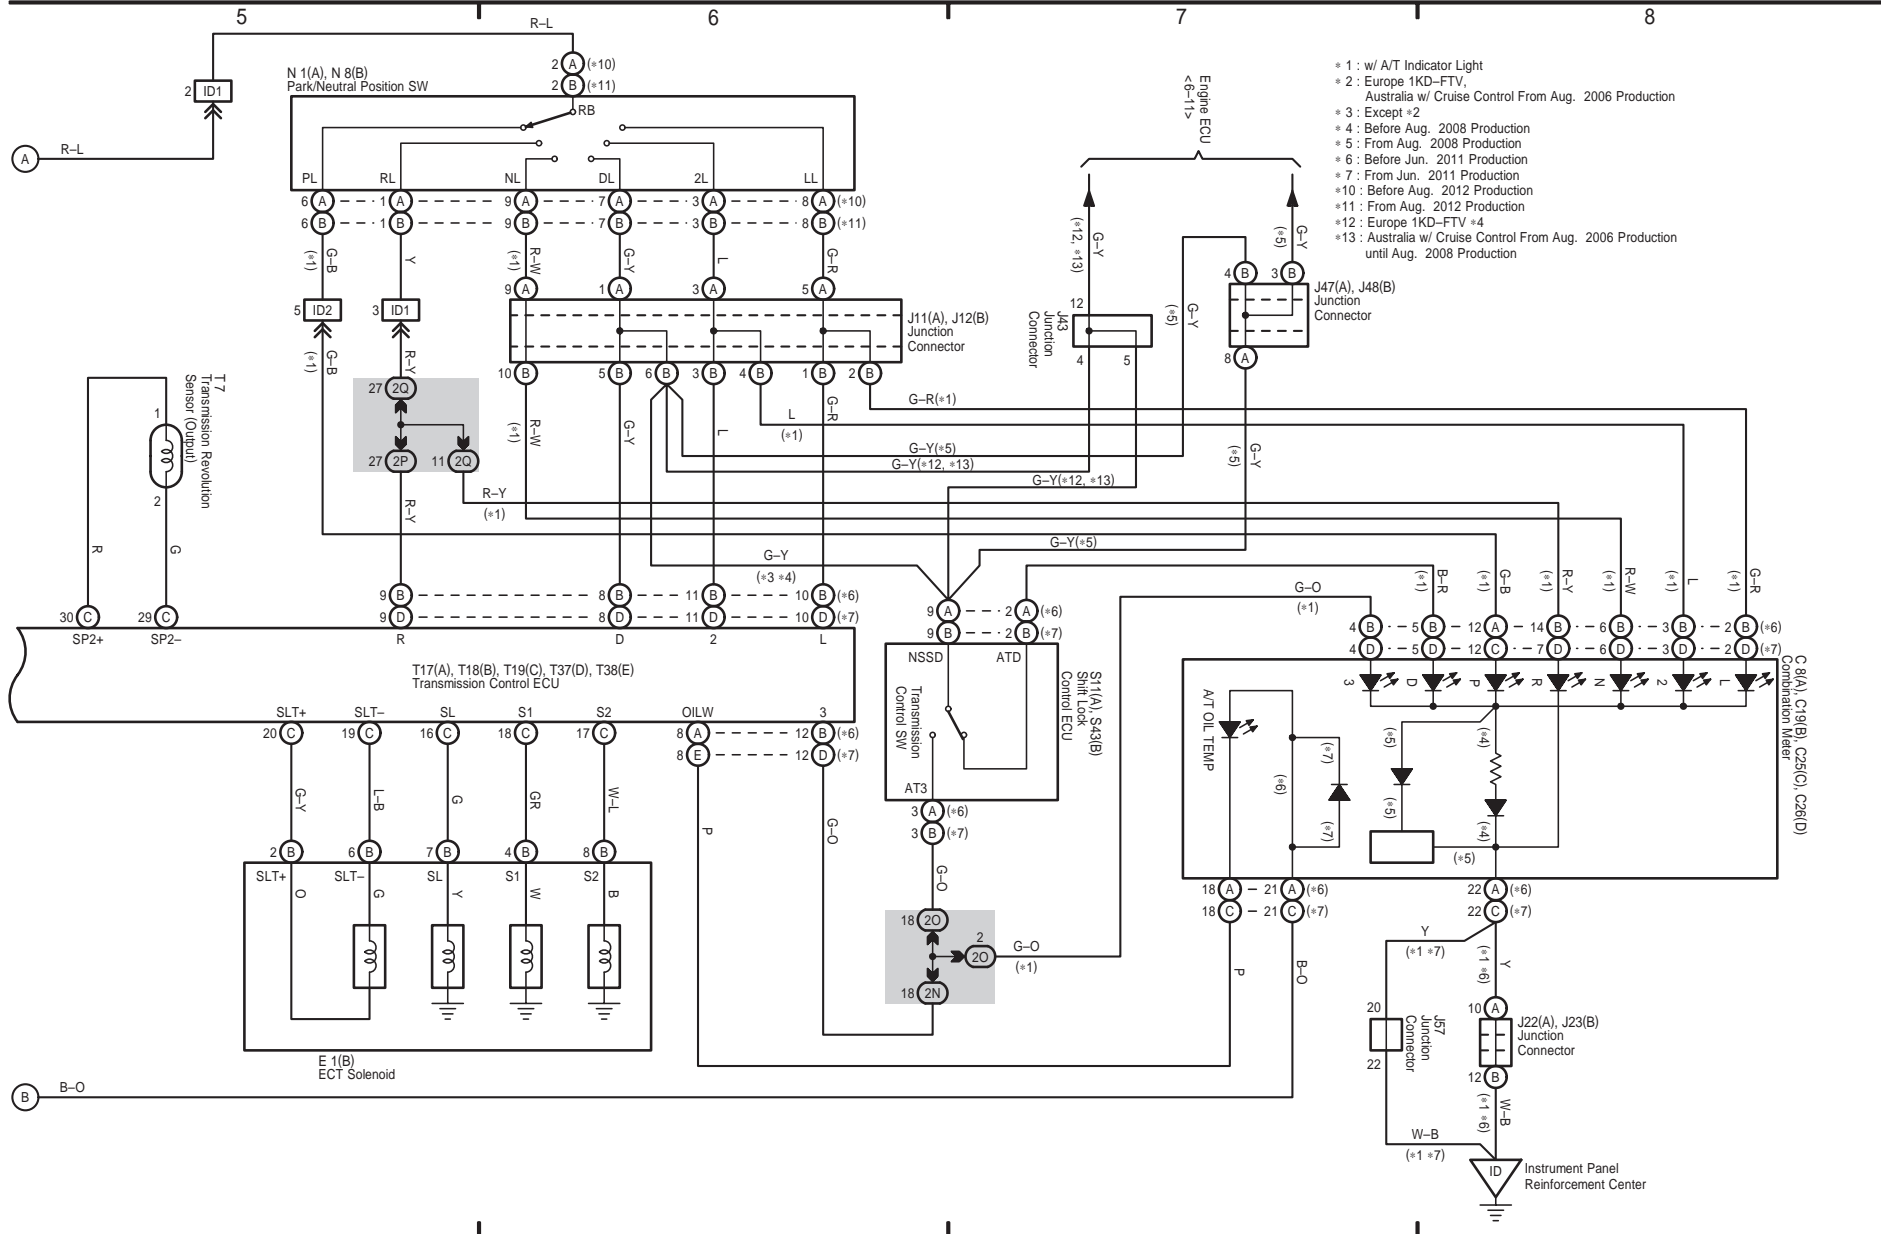

ECT and A/T Indicator (1KD-FTV 4A/T, 2KD-FTV 4A/T)

- * 1 : w/ A/T Indicator Light
- * 2 : Europe 1KD-FTV, Australia w/ Cruise Control From Aug. 2006 Production
- * 3 : Except #2
- * 4 : Before Aug. 2008 Production
- * 5 : From Aug. 2008 Production
- * 6 : Before Jun. 2011 Production
- * 7 : From Jun. 2011 Production
- * 10 : Before Aug. 2012 Production
- * 11 : From Aug. 2012 Production
- * 12 : Europe 1KD-FTV +4
- * 13 : Australia w/ Cruise Control From Aug. 2006 Production until Aug. 2008 Production

HILUX (EM1815E)