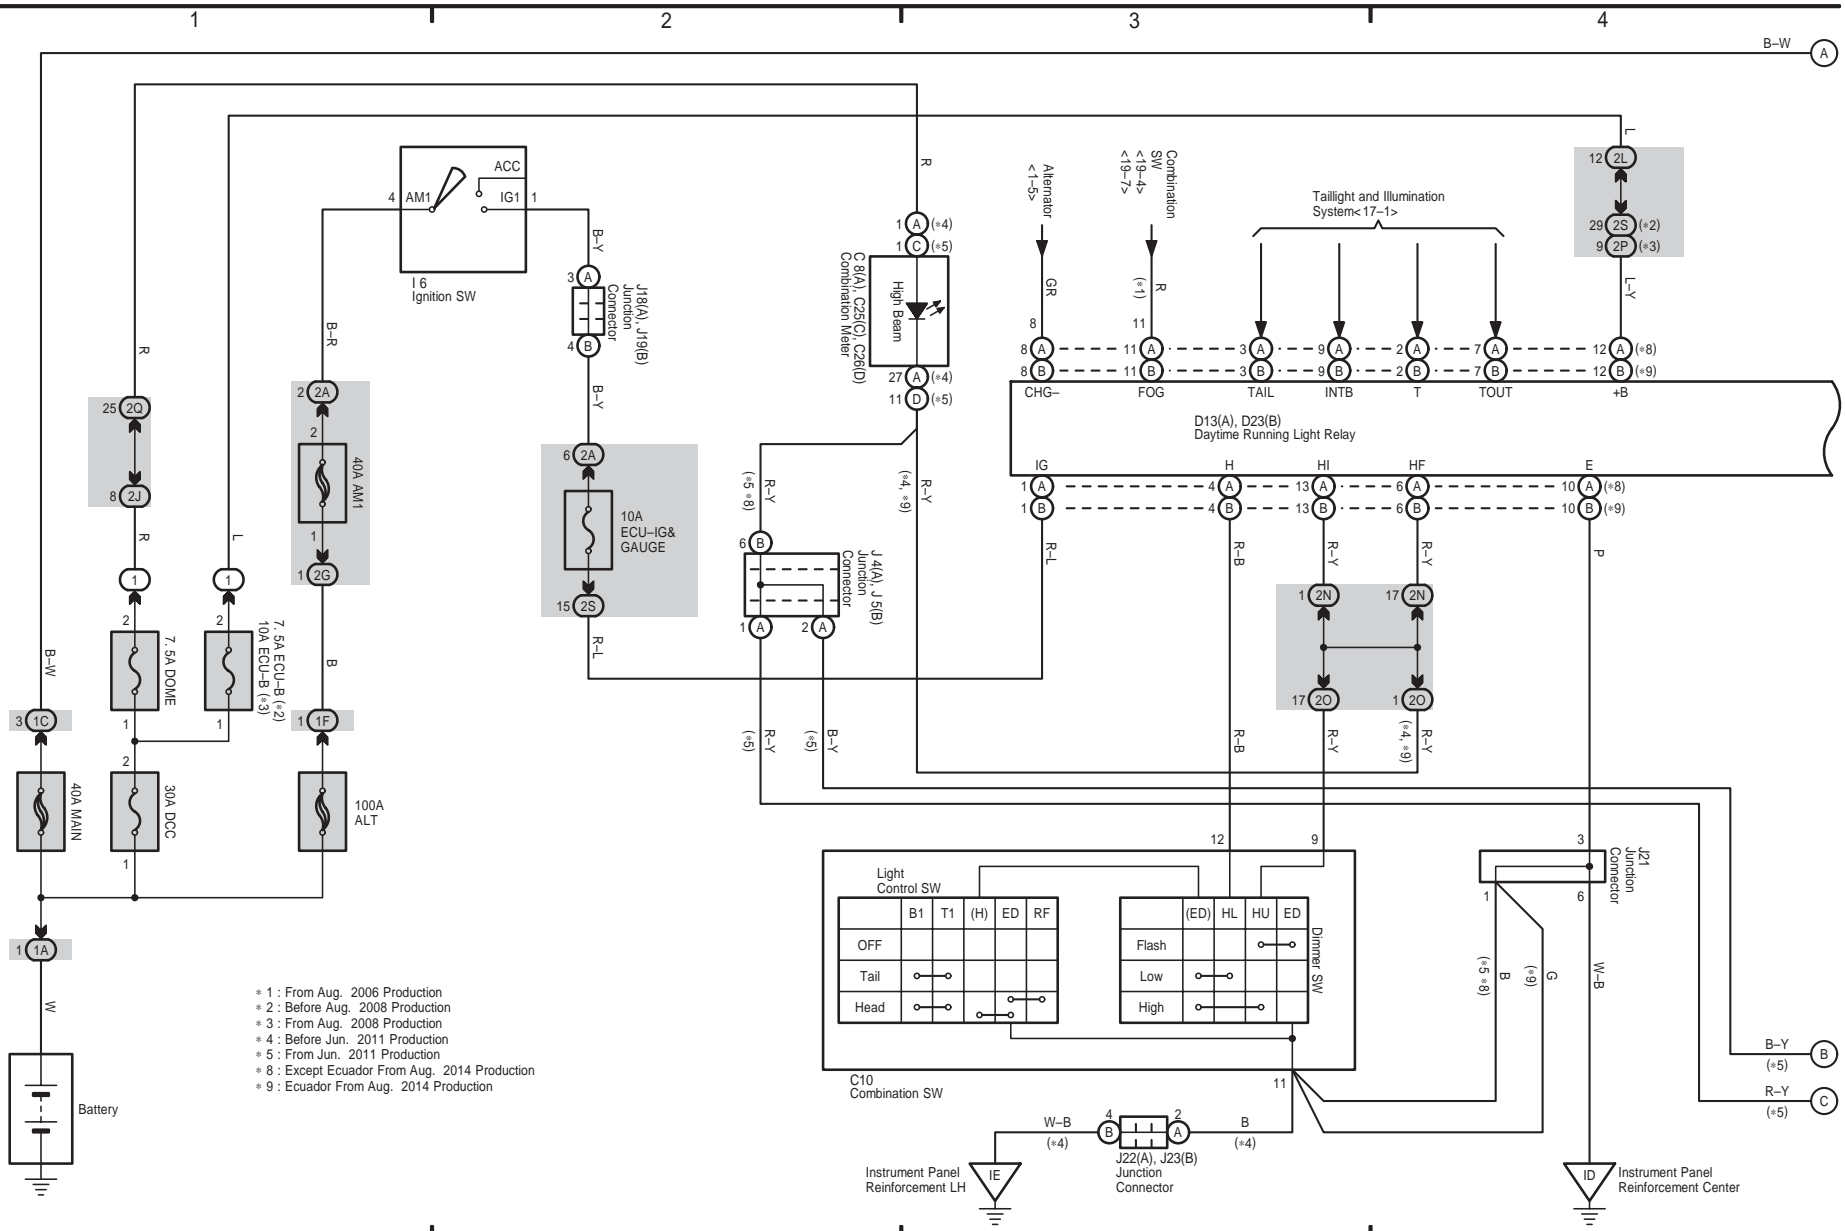

Power Source

Headlight (w/o Automatic Light Control w/ Daytime Running Light)

Headlight (w/o Automatic Light Control w/ Daytime Running Light)

HILUX (EM1815E)