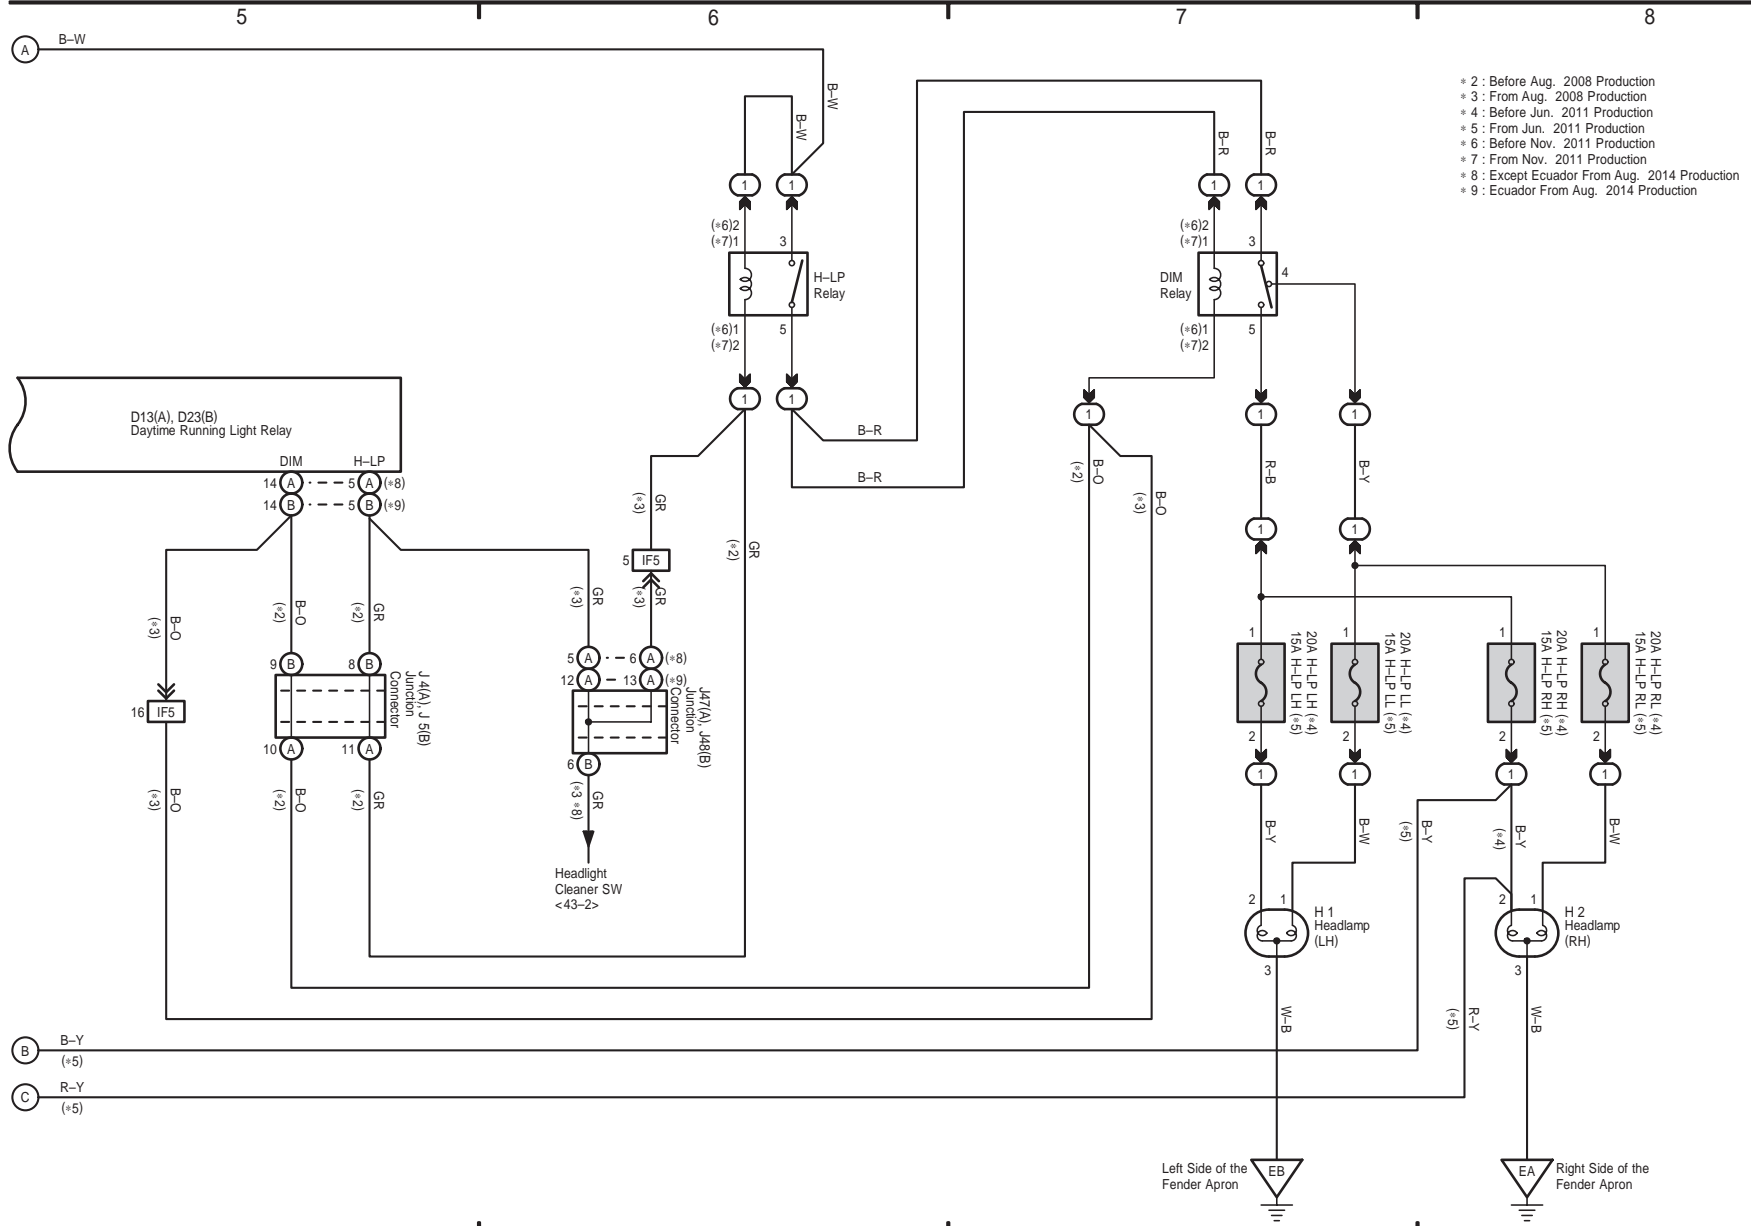

Power Source

Headlight (w/o Automatic Light Control w/ Daytime Running Light)

Headlight (w/o Automatic Light Control w/ Daytime Running Light)

HILUX (EM1815E)