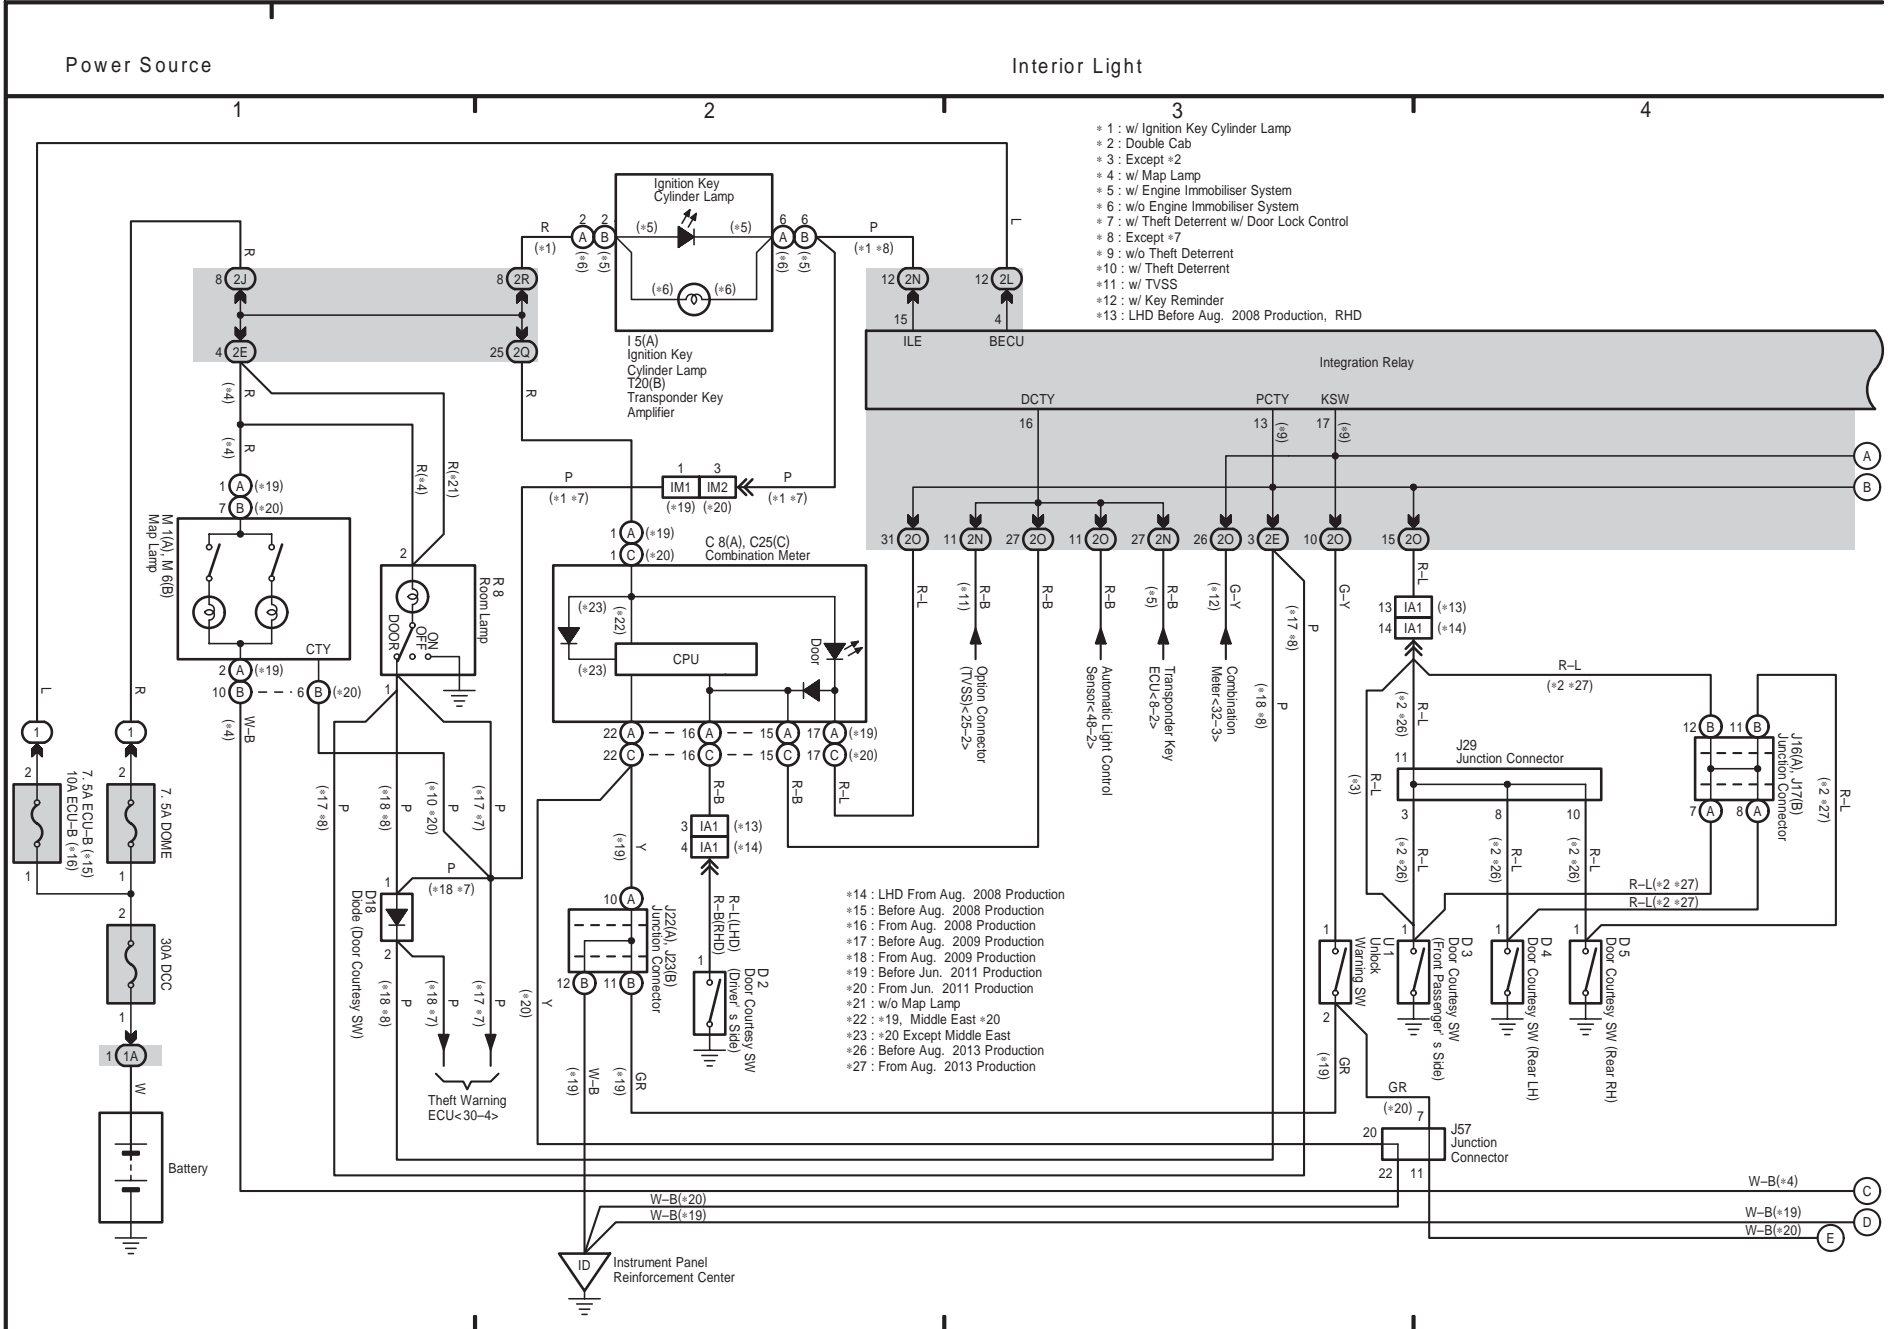

HILUX (EM1815E)

Interior Light

5 | 6 | 7 | 8

- \* 4 : w/ Map Lamp
- \* 5 : w/ Engine Immobiliser System
- \* 10 : w/ Theft Deterrent
- \* 11 : w/ TVSS
- \* 19 : Before Jun. 2011 Production
- \* 20 : From Jun. 2011 Production
- \* 24 : RHD \*10 South Africa \*25
- \* 25 : From Aug. 2012 Production

HILUX (EM1815E)