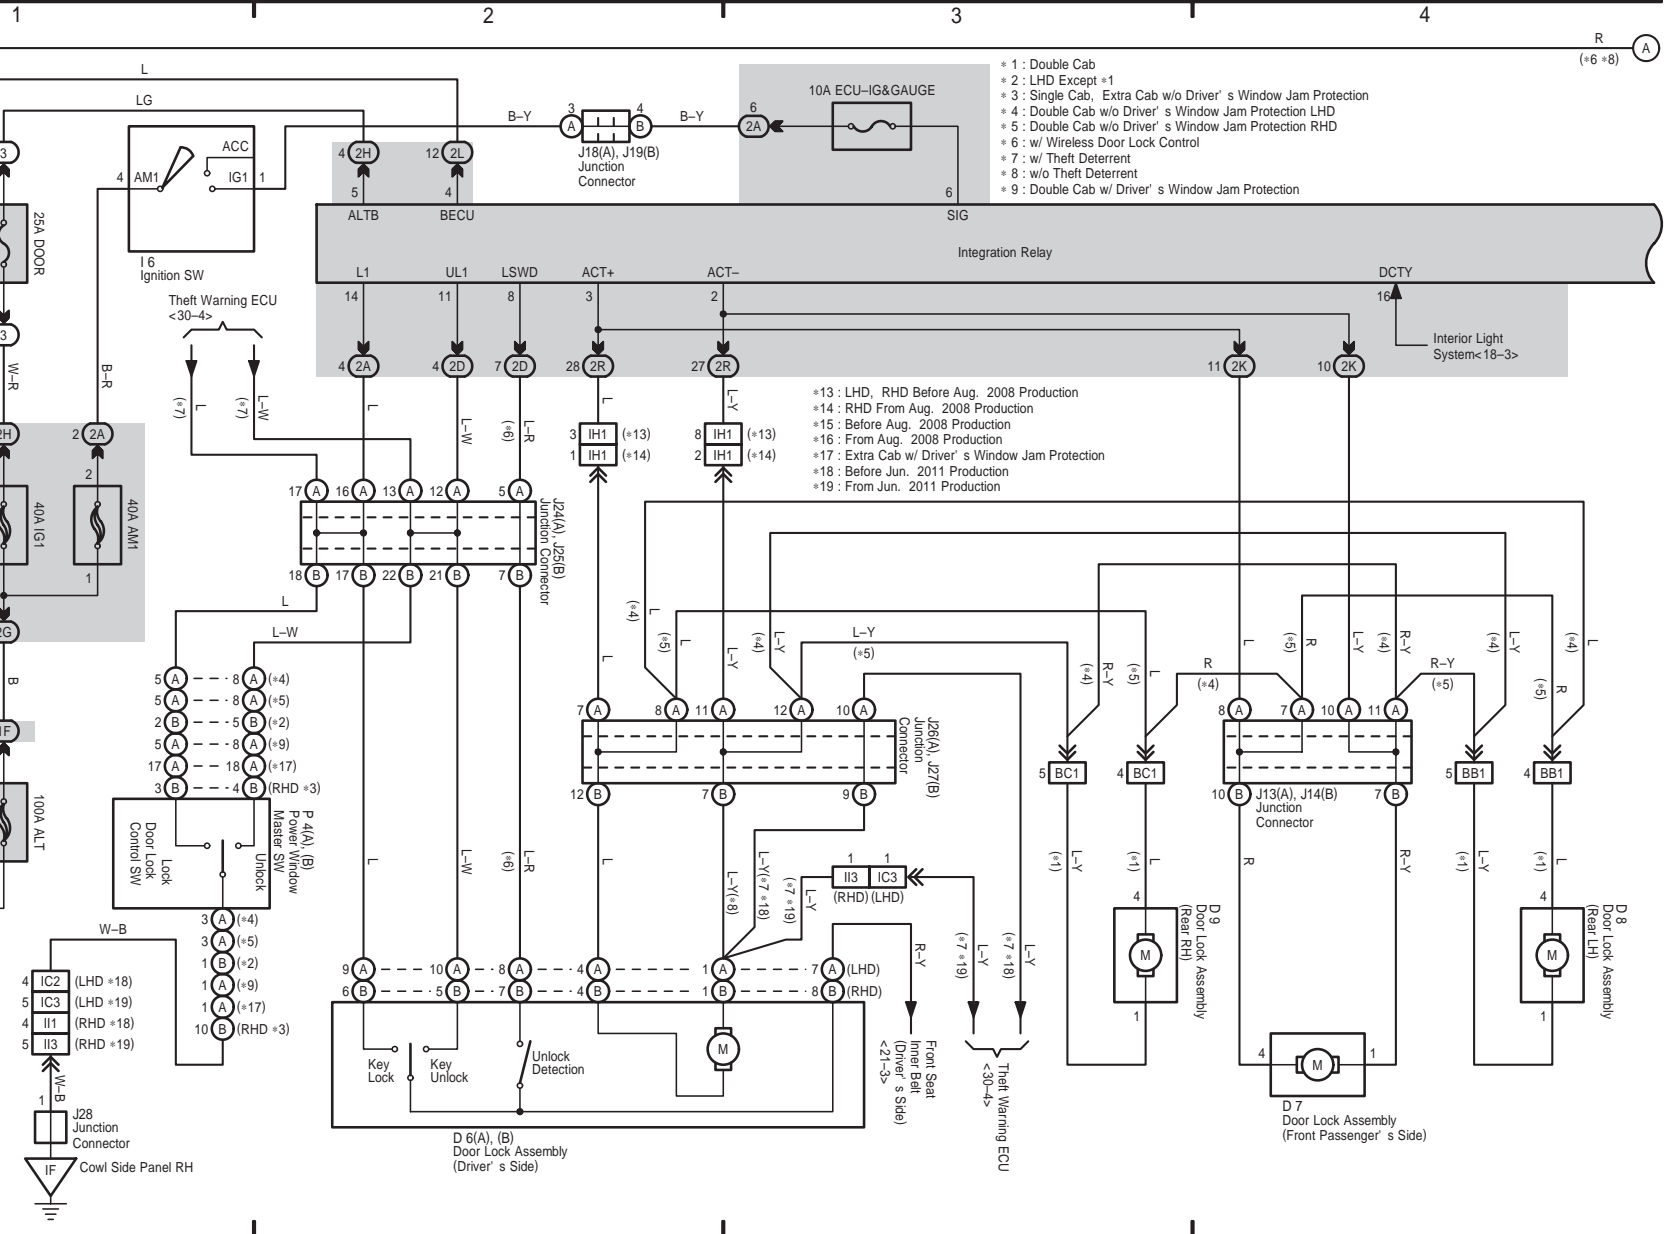

Power Source

Door Lock Control

HILUX (EM1815E)

M OVERALL ELECTRICAL WIRING DIAGRAM

22 HILUX (Cont' d)

Door Lock Control

Wireless Door Lock Control (w/o Theft Deterrent System)

HILUX (EM1815E)