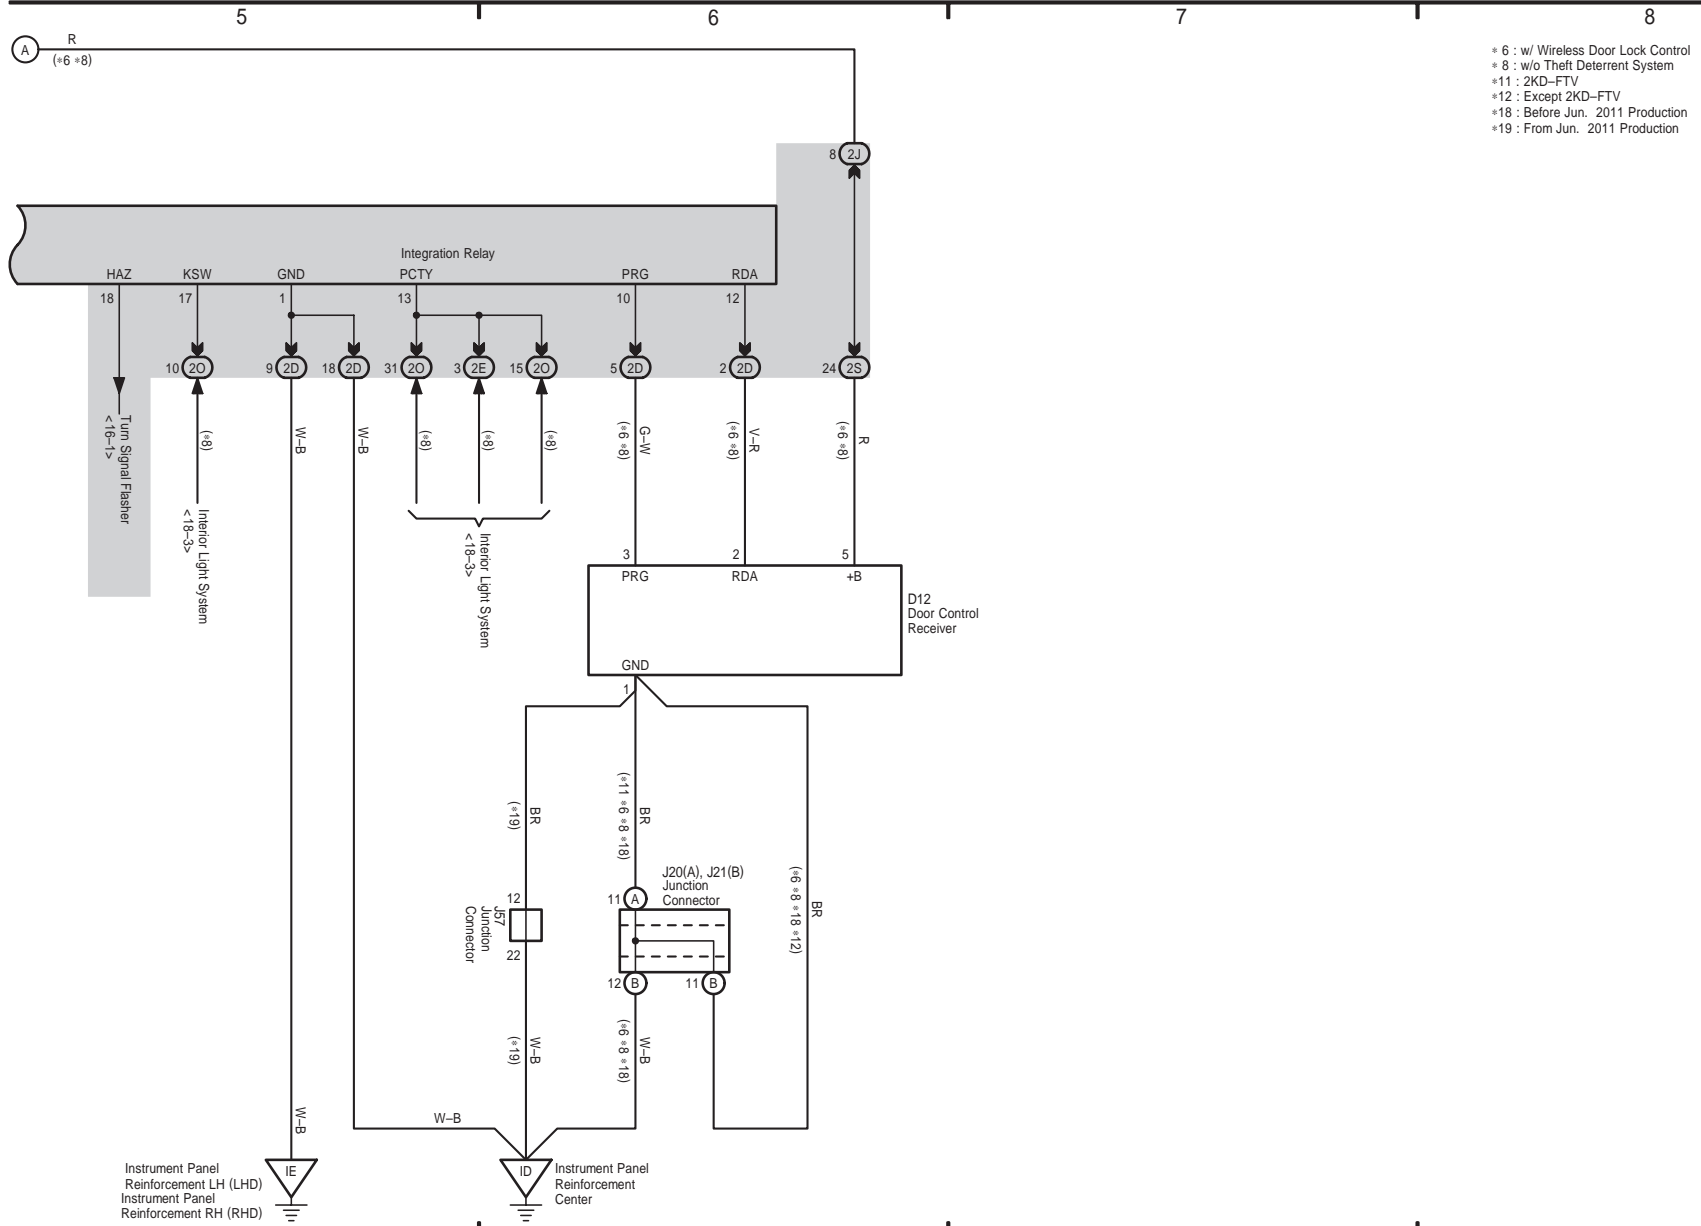

Power Source

Door Lock Control

HILUX (EM1815E)

M OVERALL ELECTRICAL WIRING DIAGRAM

22 HILUX (Cont' d)

Door Lock Control

Wireless Door Lock Control (w/o Theft Deterrent System)

HILUX (EM1815E)