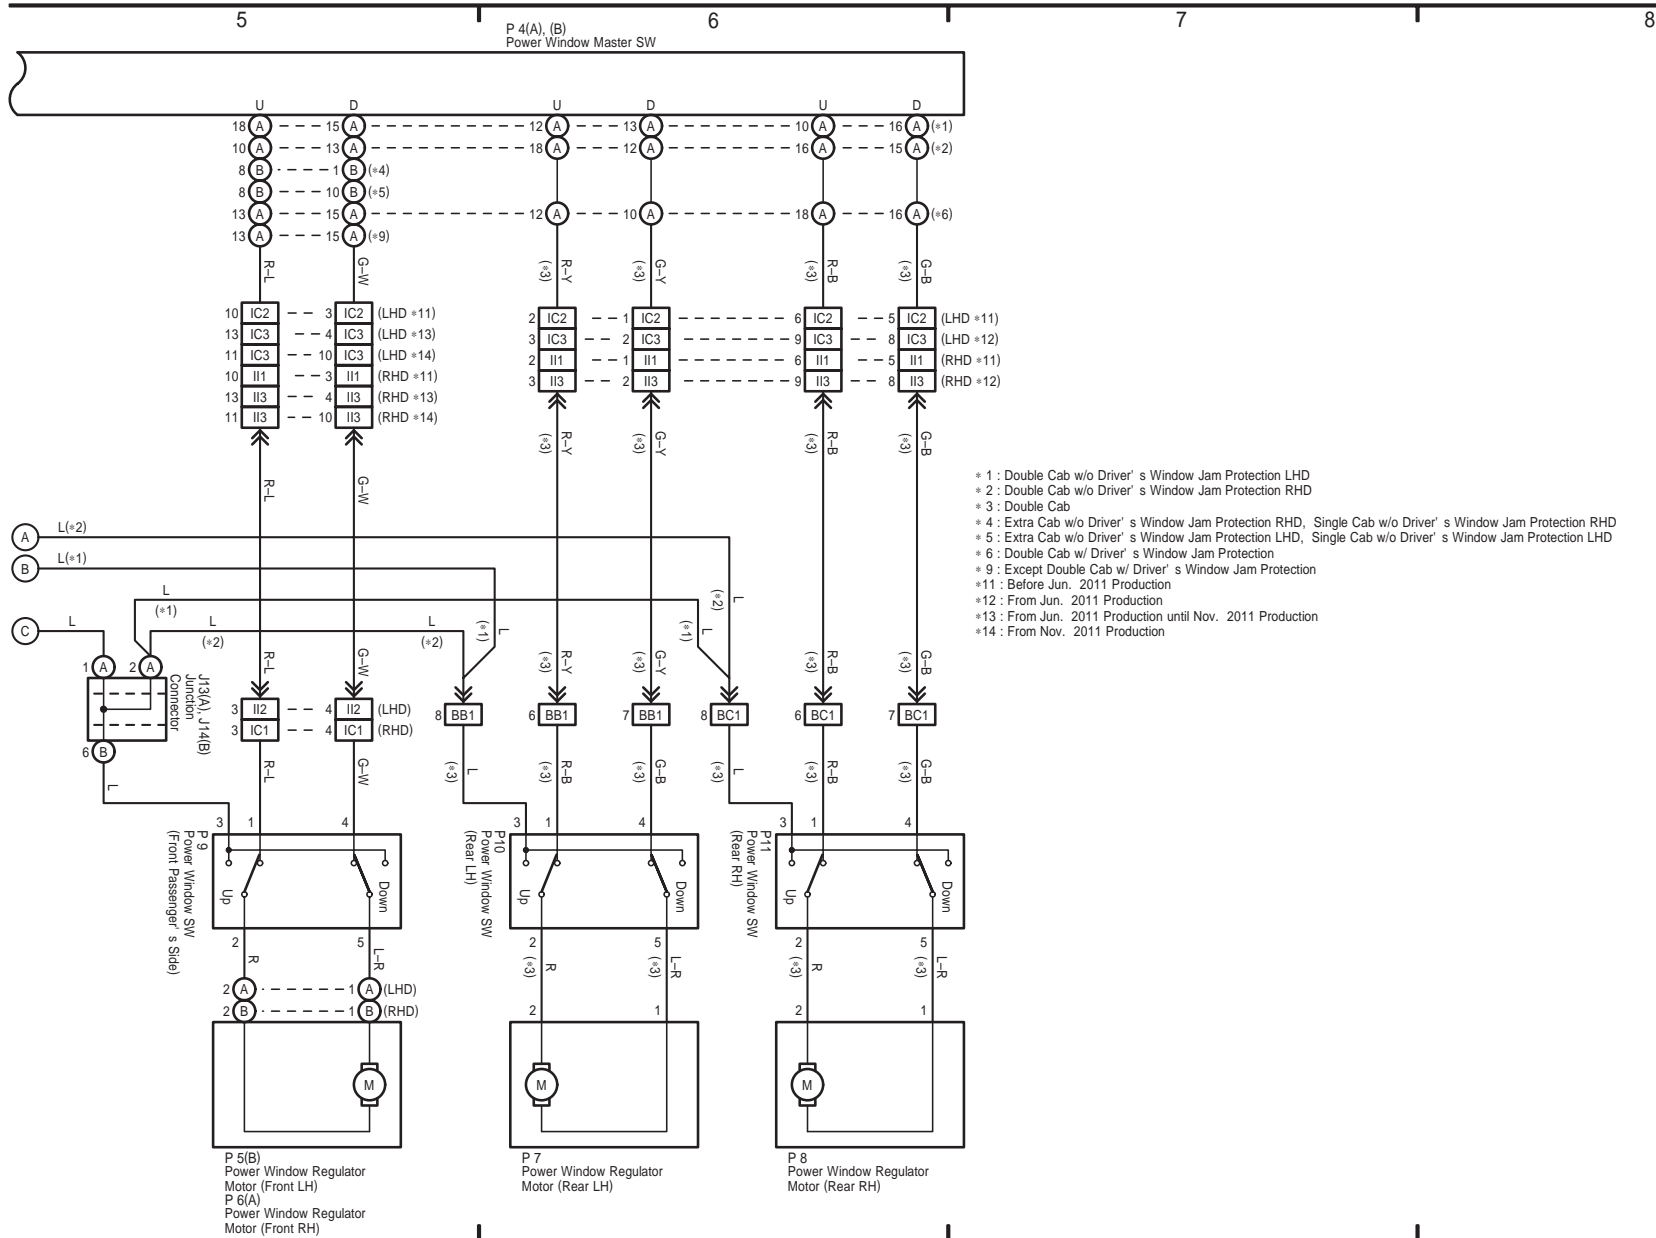

- * 1 : Double Cab w/o Driver' s Window Jam Protection LHD
- * 2 : Double Cab w/o Driver' s Window Jam Protection RHD
- * 4 : Extra Cab w/o Driver' s Window Jam Protection RHD, Single Cab w/o Driver' s Window Jam Protection RHD
- * 5 : Extra Cab w/o Driver' s Window Jam Protection LHD, Single Cab w/o Driver' s Window Jam Protection LHD
- * 6 : Double Cab w/ Driver' s Window Jam Protection
- * 7 : Before Aug. 2008 Production
- * 8 : From Aug. 2008 Production
- * 9 : Except Double Cab w/ Driver' s Window Jam Protection
- * 10 : w/o Driver' s Window Jam Protection
- * 11 : Before Jun. 2011 Production
- * 12 : From Jun. 2011 Production
- * 13 : From Jun. 2011 Production until Nov. 2011 Production
- * 14 : From Nov. 2011 Production
- * 15 : Before Aug. 2013 Production
- * 16 : From Aug. 2013 Production

- 4 IC2 (LHD *11)
- 5 IC3 (LHD *12)
- 4 I11 (RHD *11)
- 5 I13 (RHD *12)

- P 5(A), (C) Power Window Regulator Motor (Front LH)
- P 6(B), (D) Power Window Regulator Motor (Front RH)

Power Window

HILUX (EM1815E)