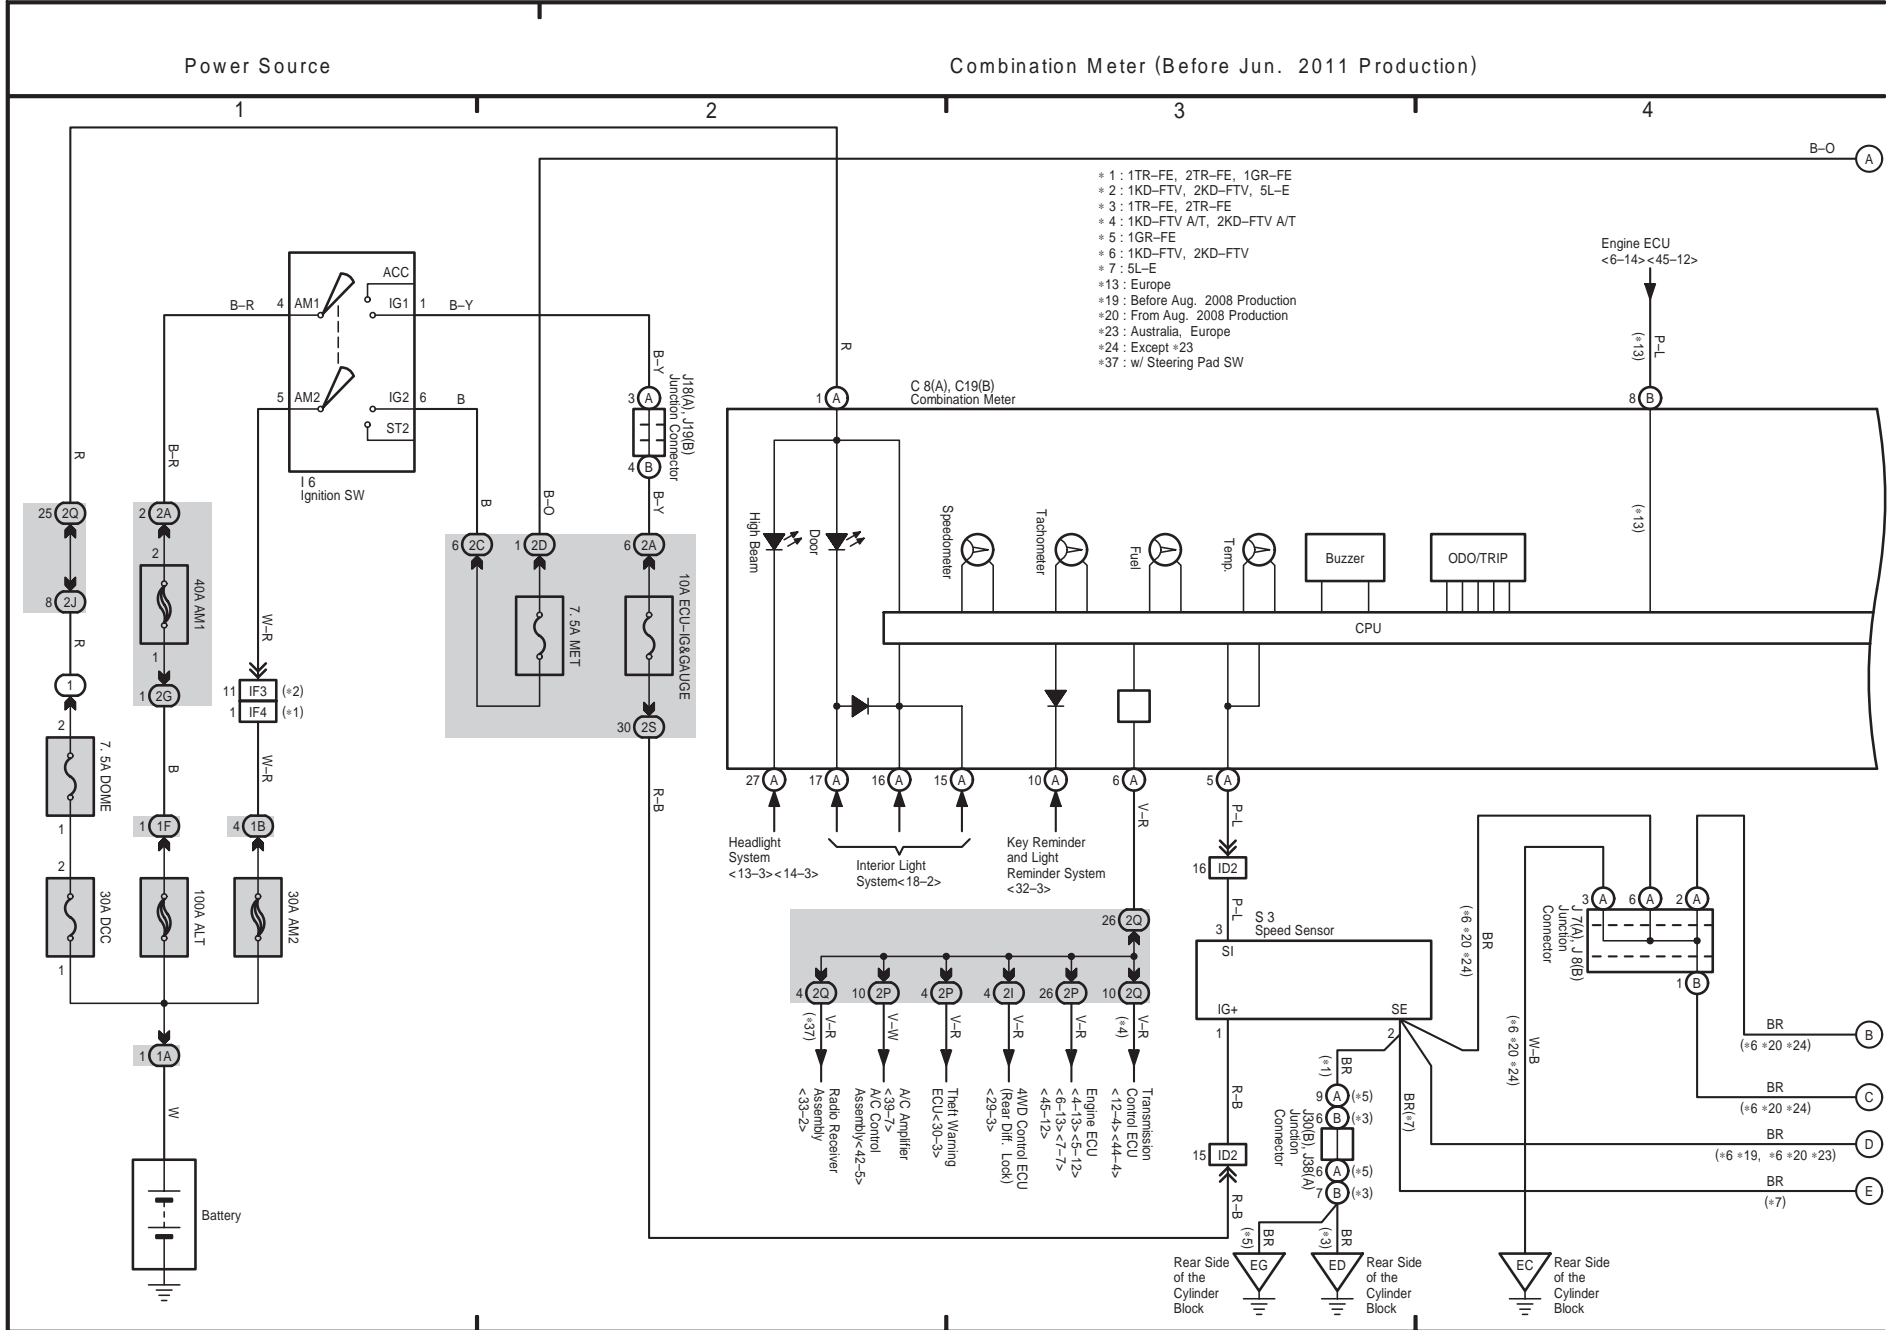

HILUX (EM1815E)

M OVERALL ELECTRICAL WIRING DIAGRAM

Combination Meter (Before Jun. 2011 Production)

HILUX (EM1815E)

Combination Meter (Before Jun. 2011 Production)

HILUX (EM1815E)

Combination Meter (Before Jun. 2011 Production)

13

14

15

16

- \* 2 : 1KD-FTV, 2KD-FTV, 5L-E
- \* 7 : 5L-E
- \*19 : Before Aug. 2008 Production
- \*20 : From Aug. 2008 Production
- \*21 : w/ VSC
- \*22 : w/o VSC
- \*25 : w/o Daytime Running Light

C 8(A), C19(B)  
Combination Meter