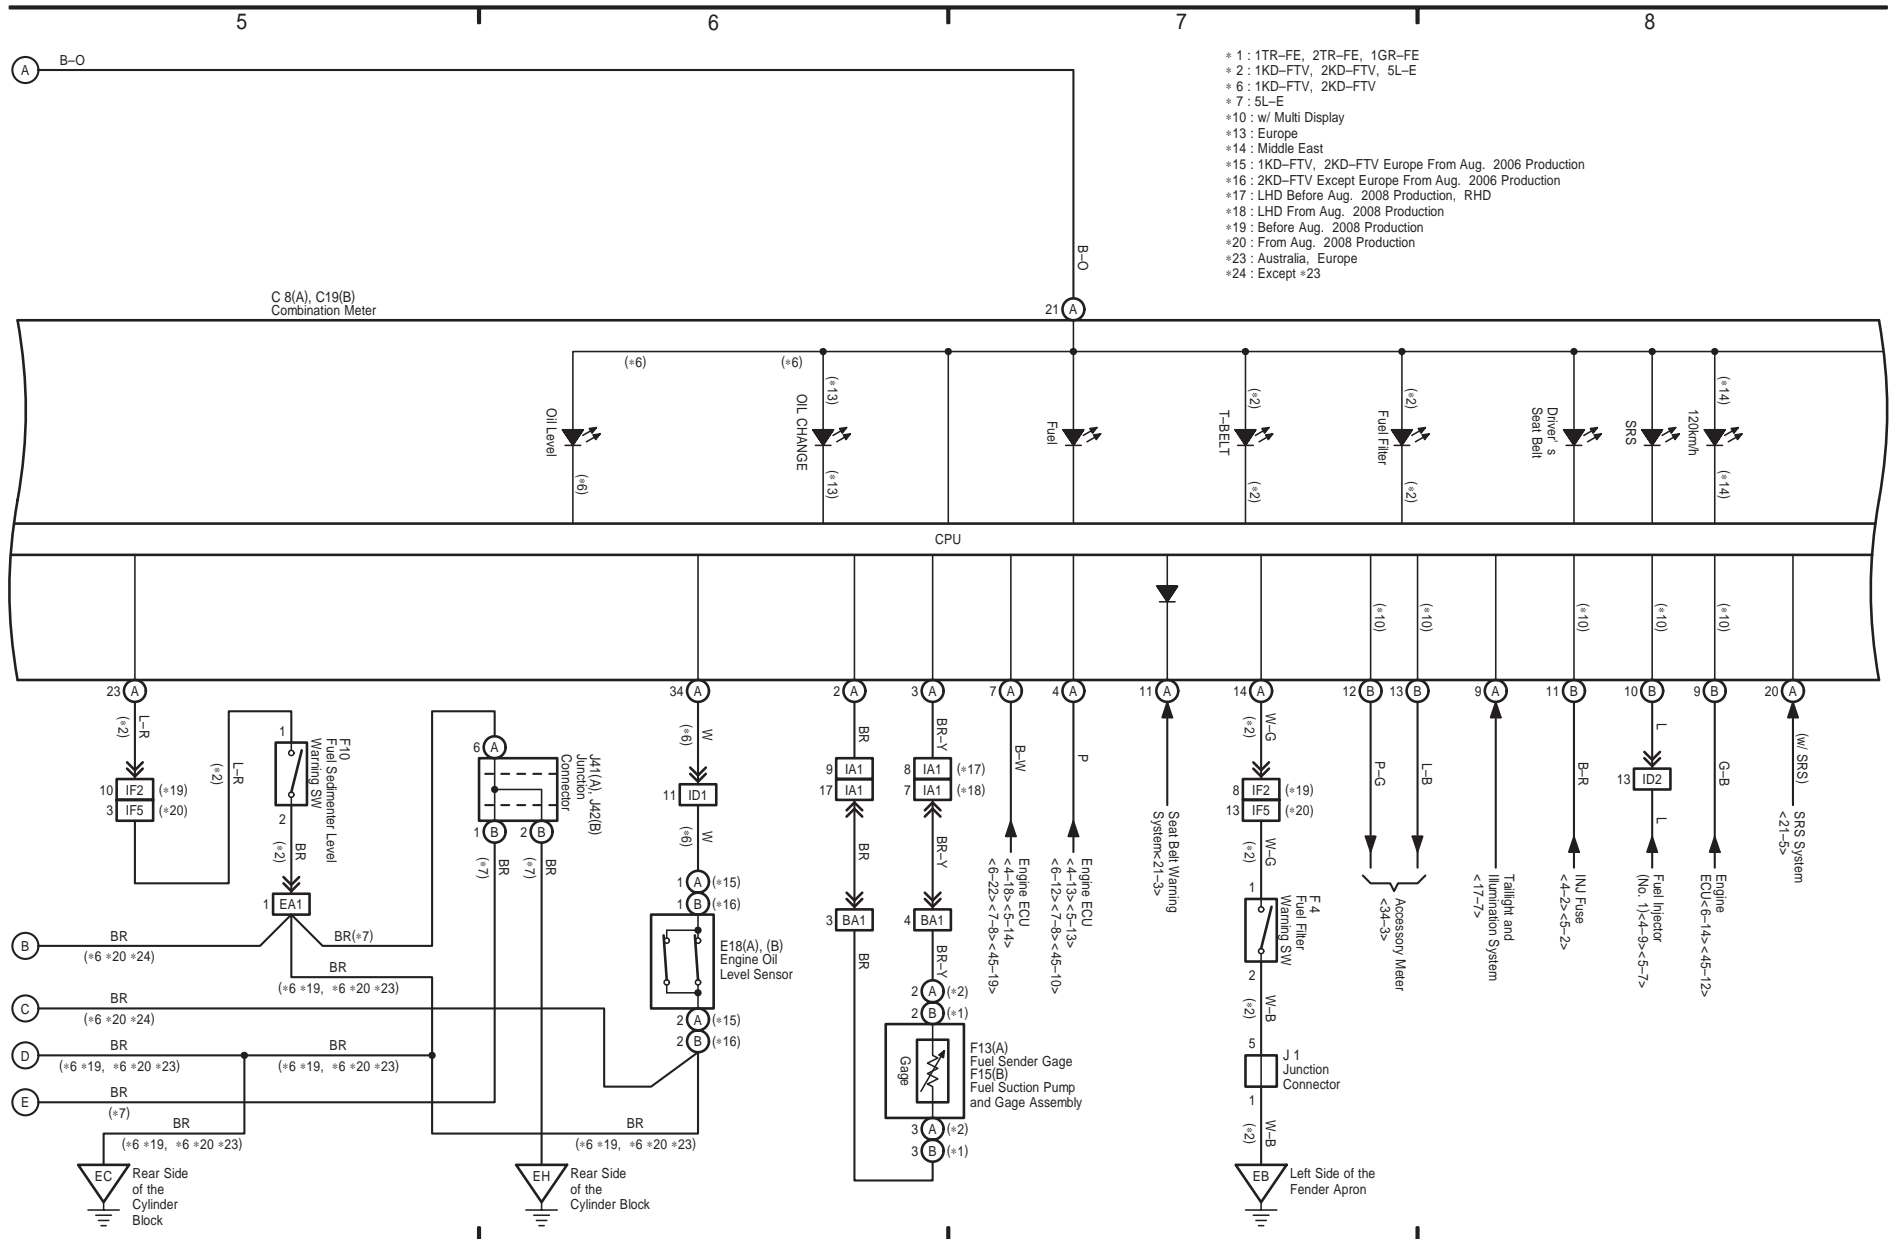

HILUX (EM1815E)

M OVERALL ELECTRICAL WIRING DIAGRAM

Combination Meter (Before Jun. 2011 Production)

HILUX (EM1815E)

Combination Meter (Before Jun. 2011 Production)

HILUX (EM1815E)

Combination Meter (Before Jun. 2011 Production)

13

14

15

16

- \* 2 : 1KD-FTV, 2KD-FTV, 5L-E
- \* 7 : 5L-E
- \*19 : Before Aug. 2008 Production
- \*20 : From Aug. 2008 Production
- \*21 : w/ VSC
- \*22 : w/o VSC
- \*25 : w/o Daytime Running Light

C 8(A), C19(B)  
Combination Meter

HILUX (EM1815E)