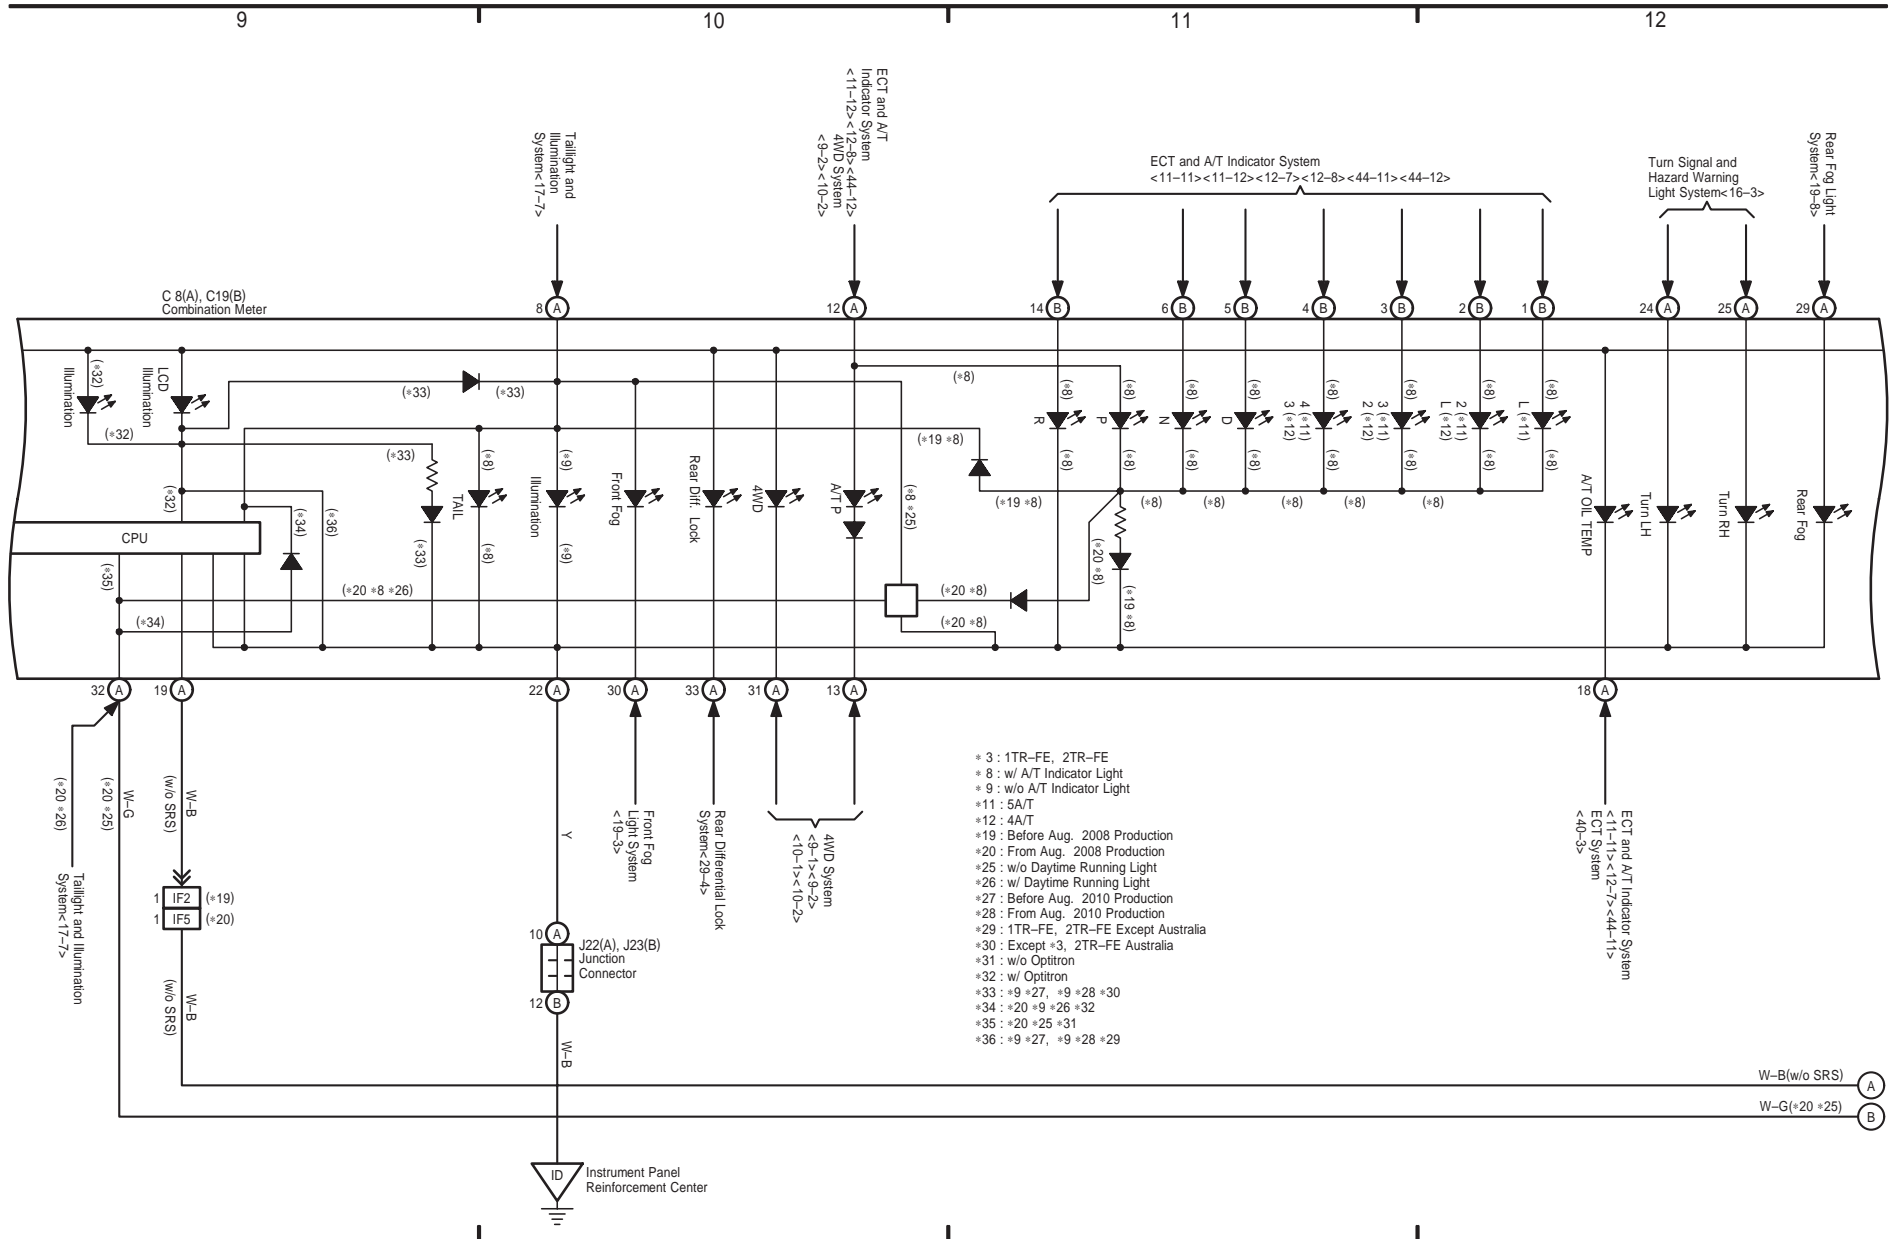

HILUX (EM1815E)

M OVERALL ELECTRICAL WIRING DIAGRAM

Combination Meter (Before Jun. 2011 Production)

HILUX (EM1815E)

Combination Meter (Before Jun. 2011 Production)

HILUX (EM1815E)

Combination Meter (Before Jun. 2011 Production)

13

14

15

16

- \* 2 : 1KD-FTV, 2KD-FTV, 5L-E
- \* 7 : 5L-E
- \*19 : Before Aug. 2008 Production
- \*20 : From Aug. 2008 Production
- \*21 : w/ VSC
- \*22 : w/o VSC
- \*25 : w/o Daytime Running Light

C 8(A), C19(B)  
Combination Meter

HILUX (EM1815E)