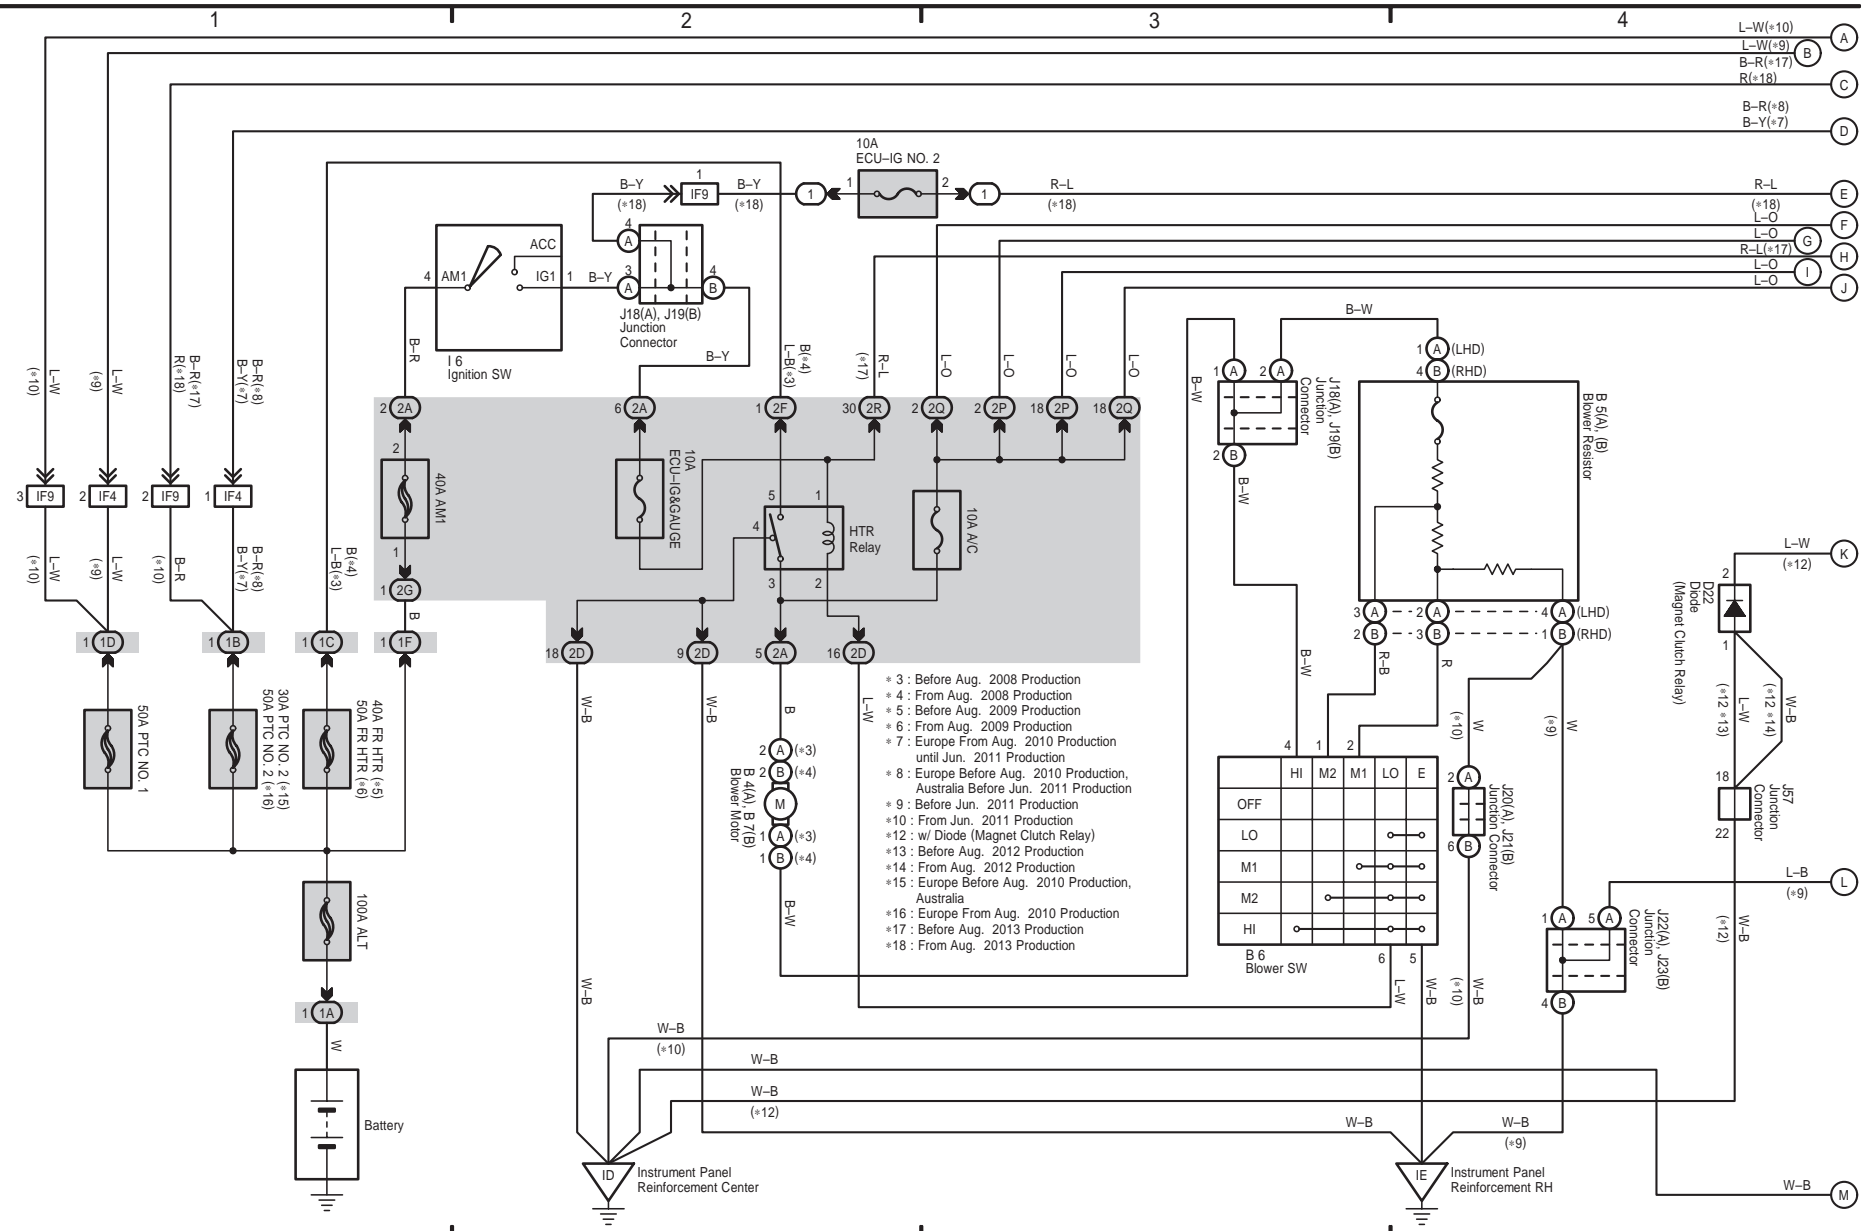

Power Source Manual Air Conditioner (Australia w/ PTC Heater, Europe Except Cold Area Spec.)

HILUX (EM1815E)

Manual Air Conditioner
(Australia w/ PTC Heater,
Europe Except Cold Area Spec.)

PTC Heater (Australia, Europe Except Cold Area Spec.)

HILUX (EM1815E)