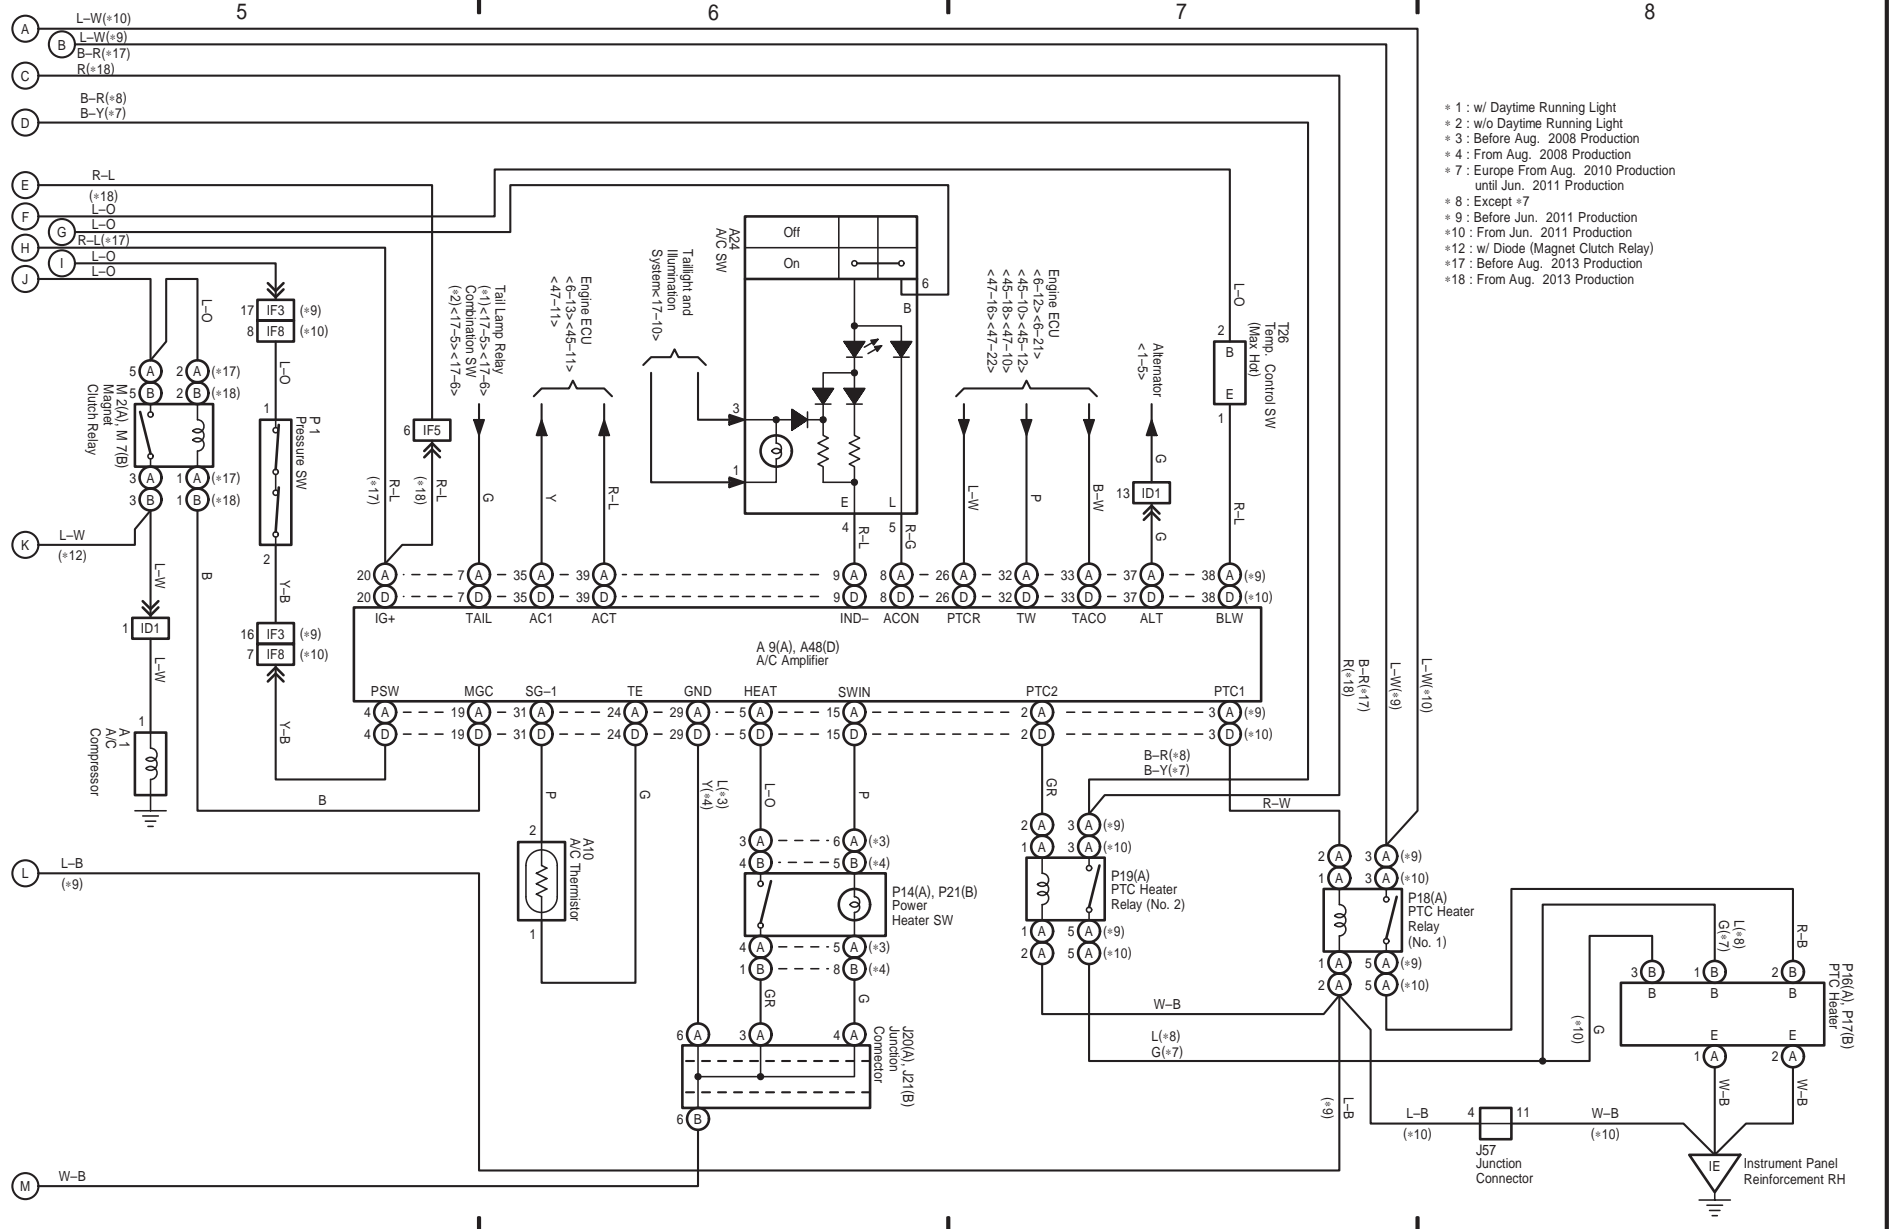

Power Source Manual Air Conditioner (Australia w/ PTC Heater, Europe Except Cold Area Spec.)

HILUX (EM1815E)

Manual Air Conditioner
(Australia w/ PTC Heater,
Europe Except Cold Area Spec.)

PTC Heater (Australia, Europe Except Cold Area Spec.)

HILUX (EM1815E)