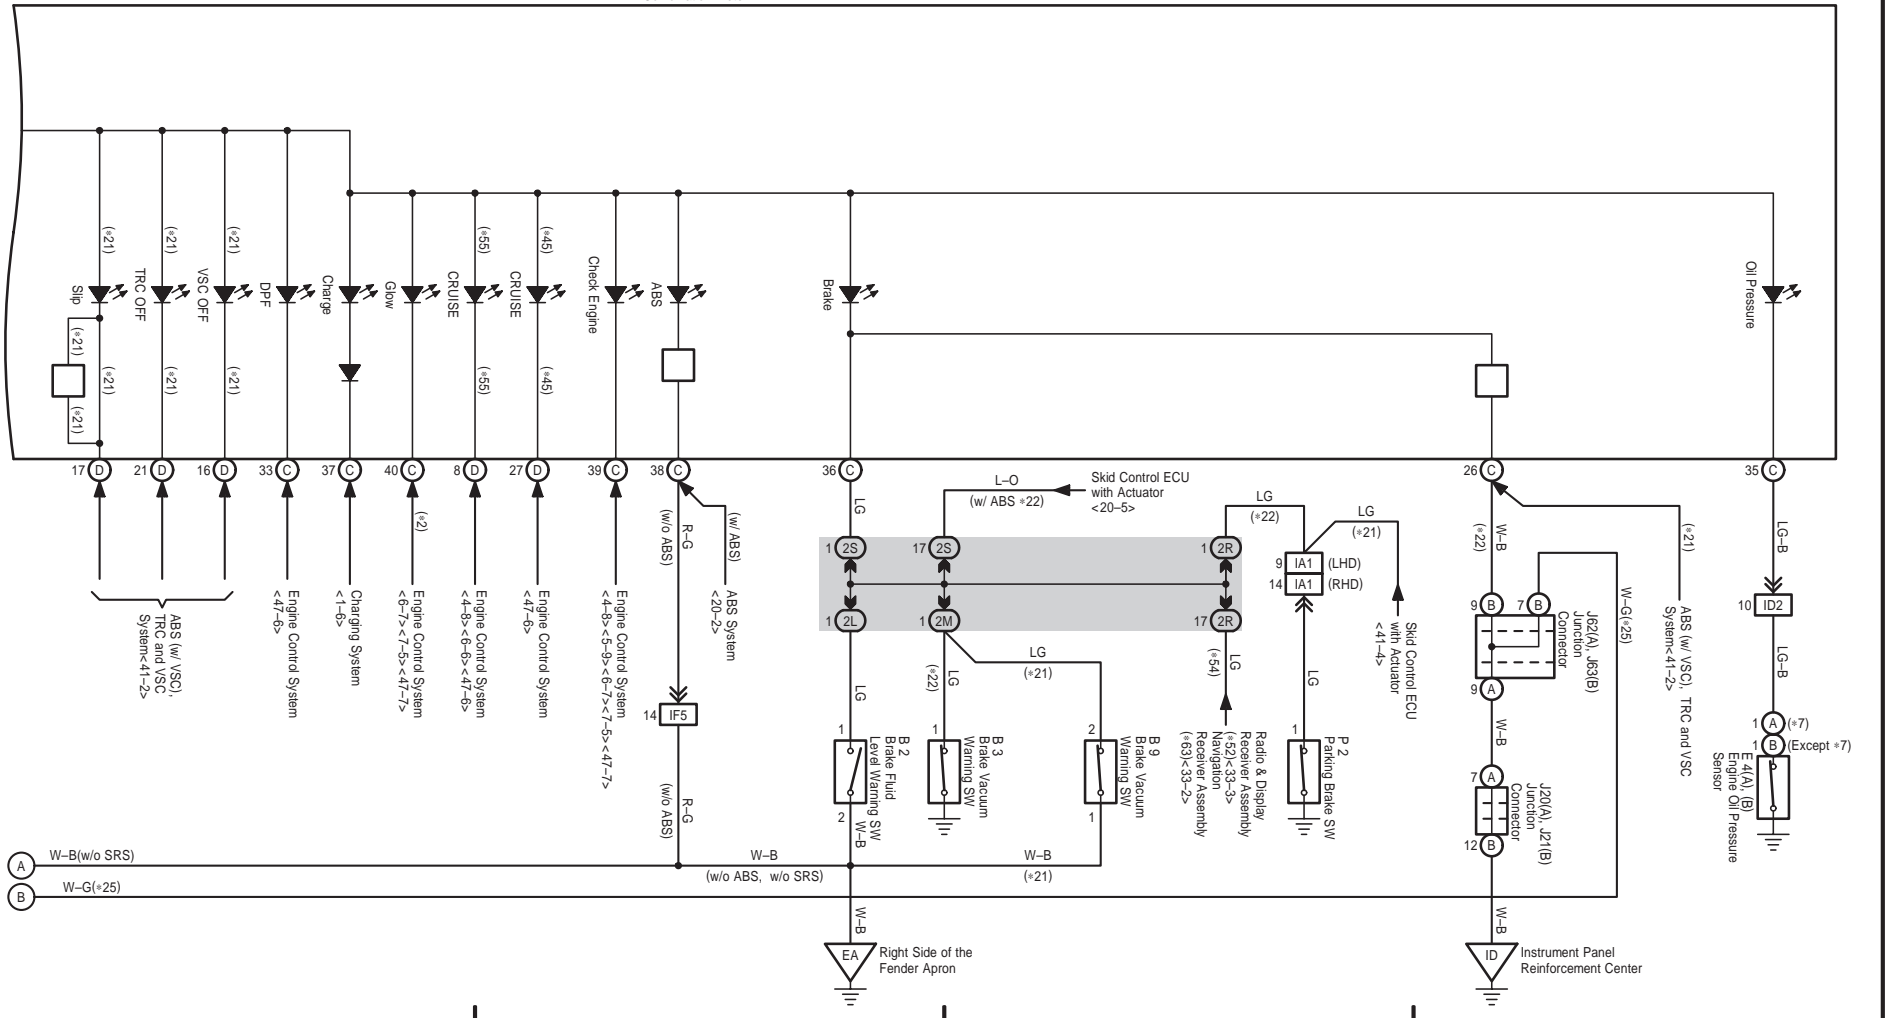

16

- * 2 : 1KD-FTV, 2KD-FTV, 5L-E
- * 7 : 5L-E
- * 13 : Europe
- * 21 : w/ VSC
- * 22 : w/o VSC
- * 25 : w/o Daytime Running Light
- * 44 : w/ Cruise Control

- * 45 : *13 *44
- * 52 : Radio & Display Receiver Assembly Type
- * 54 : w/ Parking Assist (Rear View Monitor)
- * 55 : w/ Cruise Control Except Europe
- * 63 : Navigation Receiver Assembly Type

C25(C), C26(D)
Combination Meter

HILUX (EM1815E)