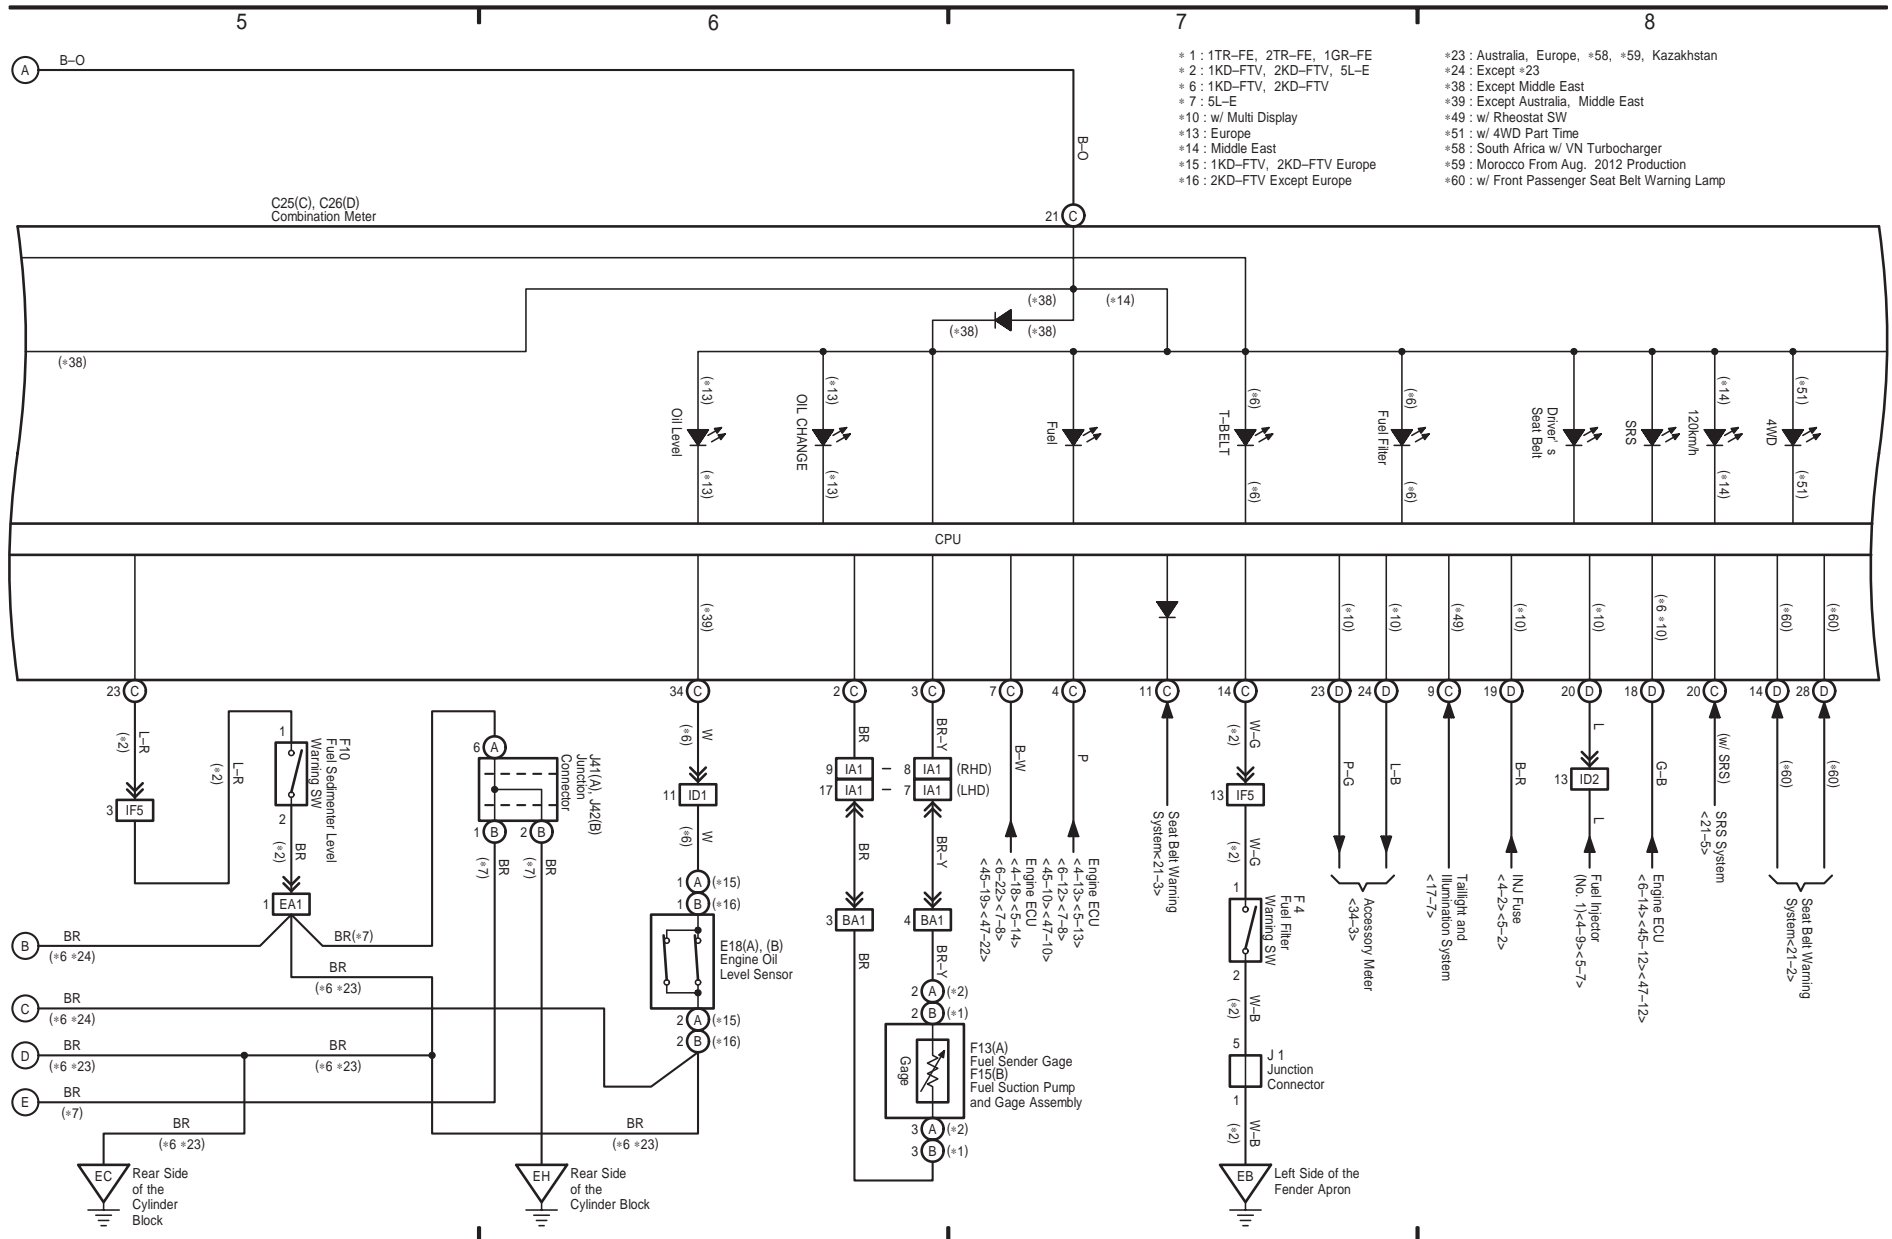

Combination Meter (From Jun. 2011 Production)

HILUX (EM1815E)