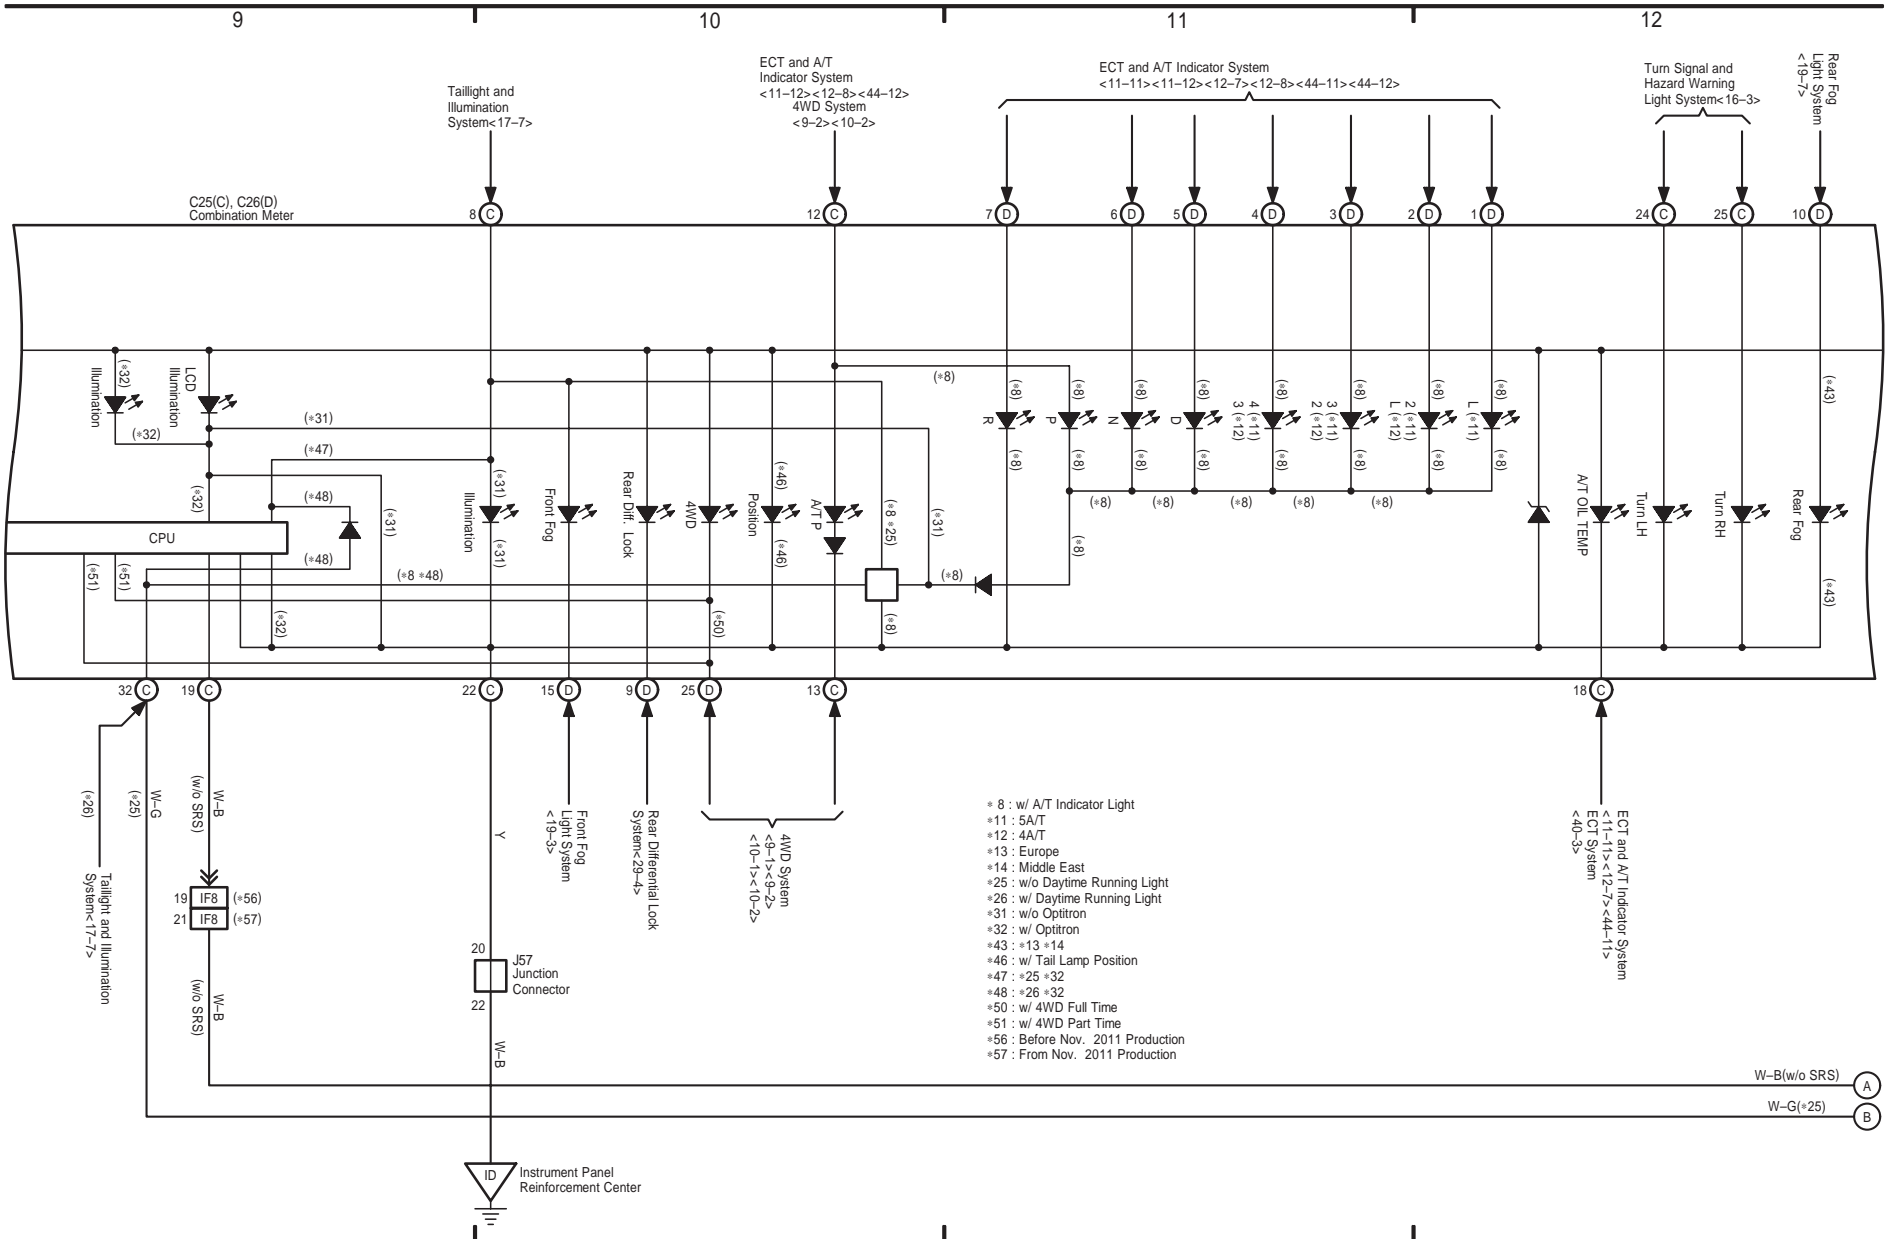

Combination Meter (From Jun. 2011 Production)

HILUX (EM1815E)